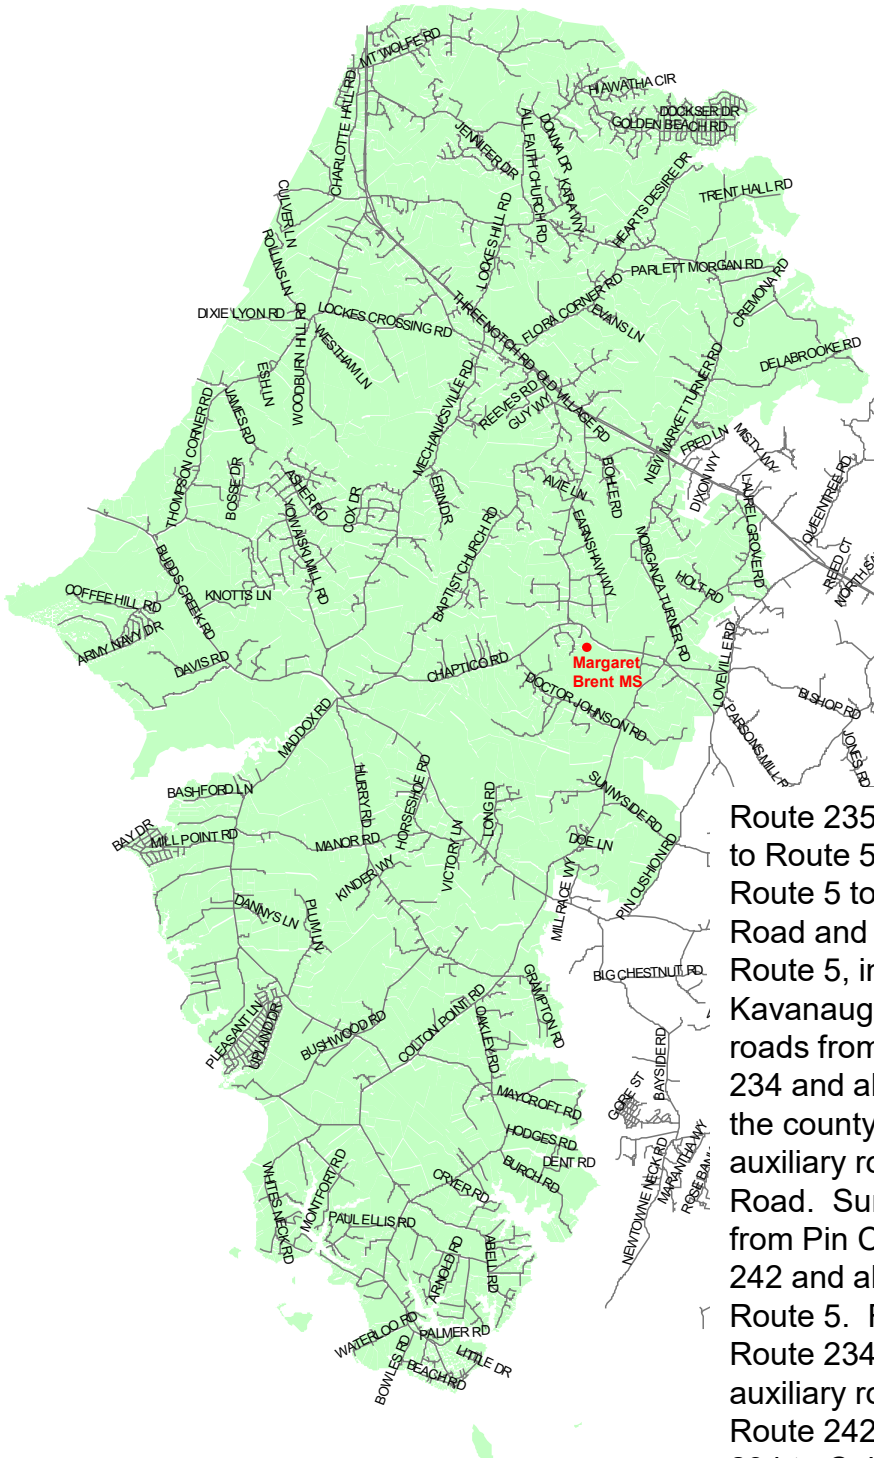

Margaret Brent Middle School

St. Mary's County Public Schools
Department of Capital Planning
27190 Point Lookout Road
Loveville, MD 20656
(301) 475-4256, ext. 6

29675 Point Lookout Road
Mechanicsville, MD 20659
(301) 884-4635

6th – 8th Grade

7:45 a.m. - 2:30 p.m. Daily Schedule
12:30 p.m. Early Dismissal

Route 235 and all auxiliary roads from Route 6 to Route 5. Route 6 and all auxiliary roads from Route 5 to the county line. Morganza-Turner Road and all auxiliary roads from Route 235 to Route 5, including Laurel Grove Road and Kavanaugh Road. Route 5 and all auxiliary roads from Route 247 to the county line. Route 234 and all auxiliary roads from Route 238 to the county line. Pin Cushion Road and all auxiliary roads from Route 234 to Sunnyside Road. Sunnyside Road and all auxiliary roads from Pin Cushion Road to Route 242. Route 242 and all auxiliary roads from Route 234 to Route 5. Route 238 and all auxiliary roads from Route 234 to Route 5. Route 236 and all auxiliary roads from Route 234 to Route 5. Route 242 and all auxiliary roads from Route 234 to Colton's Point. Route 238 and auxiliary roads from Route 242 to Route 234.

2023 – 2024 School Boundary