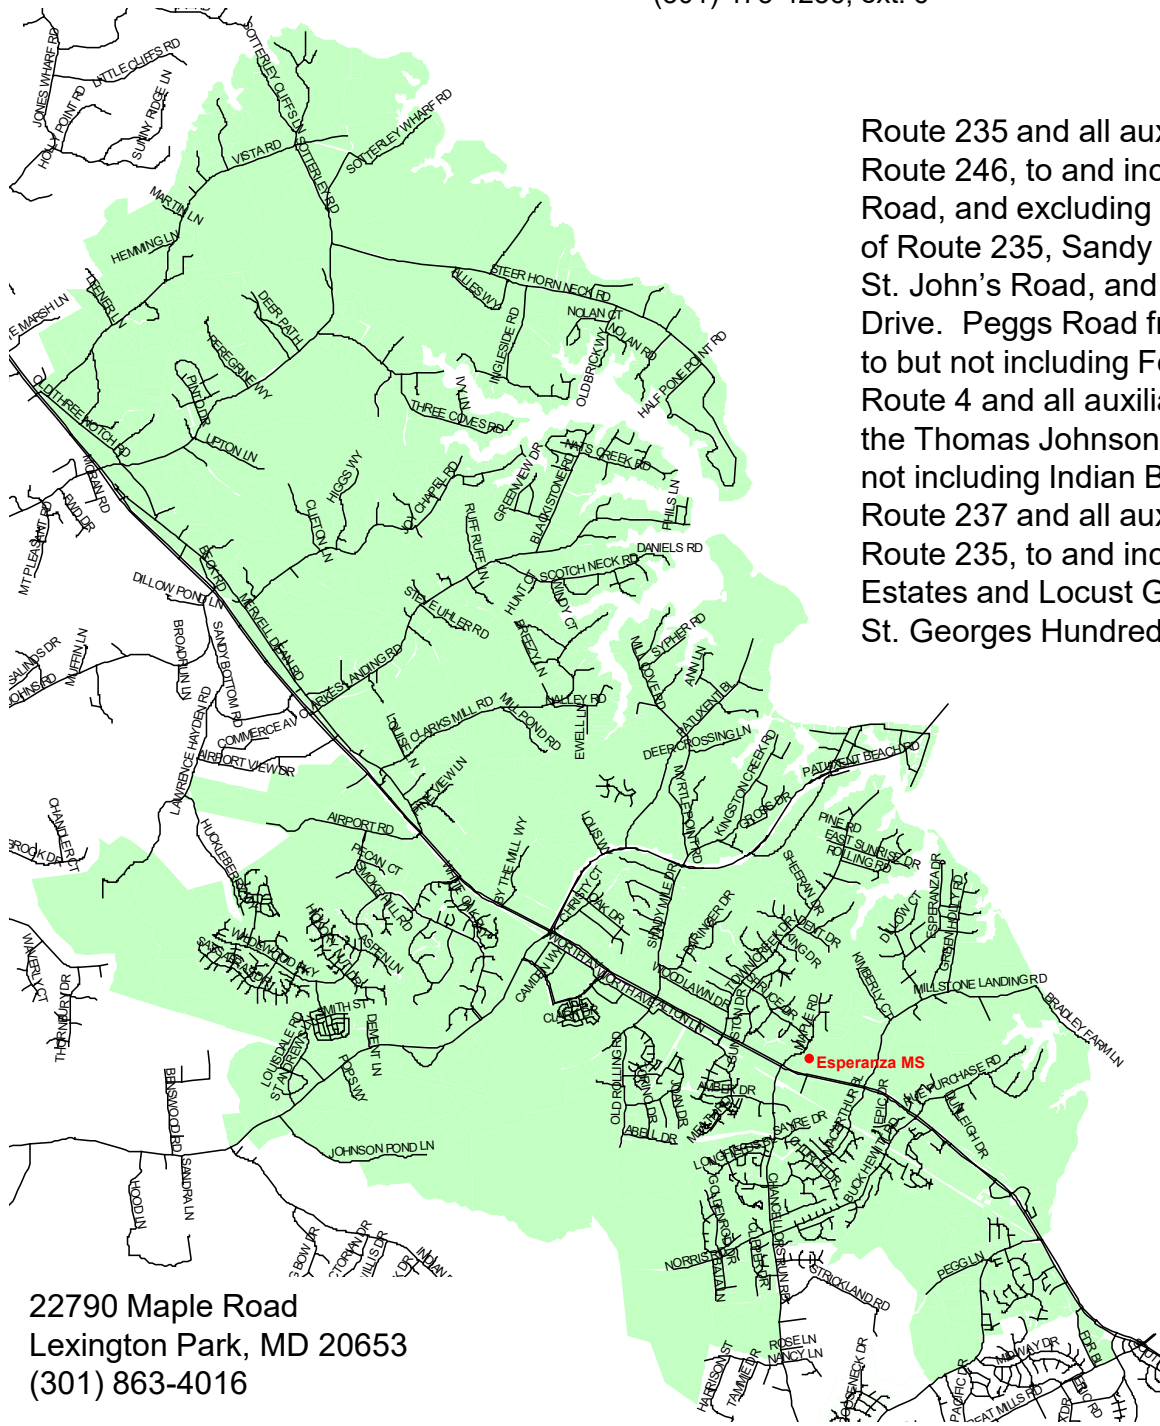

# Esperanza Middle School

St. Mary's County Public Schools  
 Department of Capital Planning  
 27190 Point Lookout Road  
 Loveville, MD 20656  
 (301) 475-4256, ext. 6

Route 235 and all auxiliary roads from Route 246, to and including Vista Road, and excluding Route 245 south of Route 235, Sandy Bottom Road, St. John's Road, and Airport View Drive. Peggs Road from Route 235 to but not including Forest Run Drive. Route 4 and all auxiliary roads from the Thomas Johnson Bridge, to but not including Indian Bridge Road. Route 237 and all auxiliary roads from Route 235, to and including Heard's Estates and Locust Glen, excluding St. Georges Hundred.