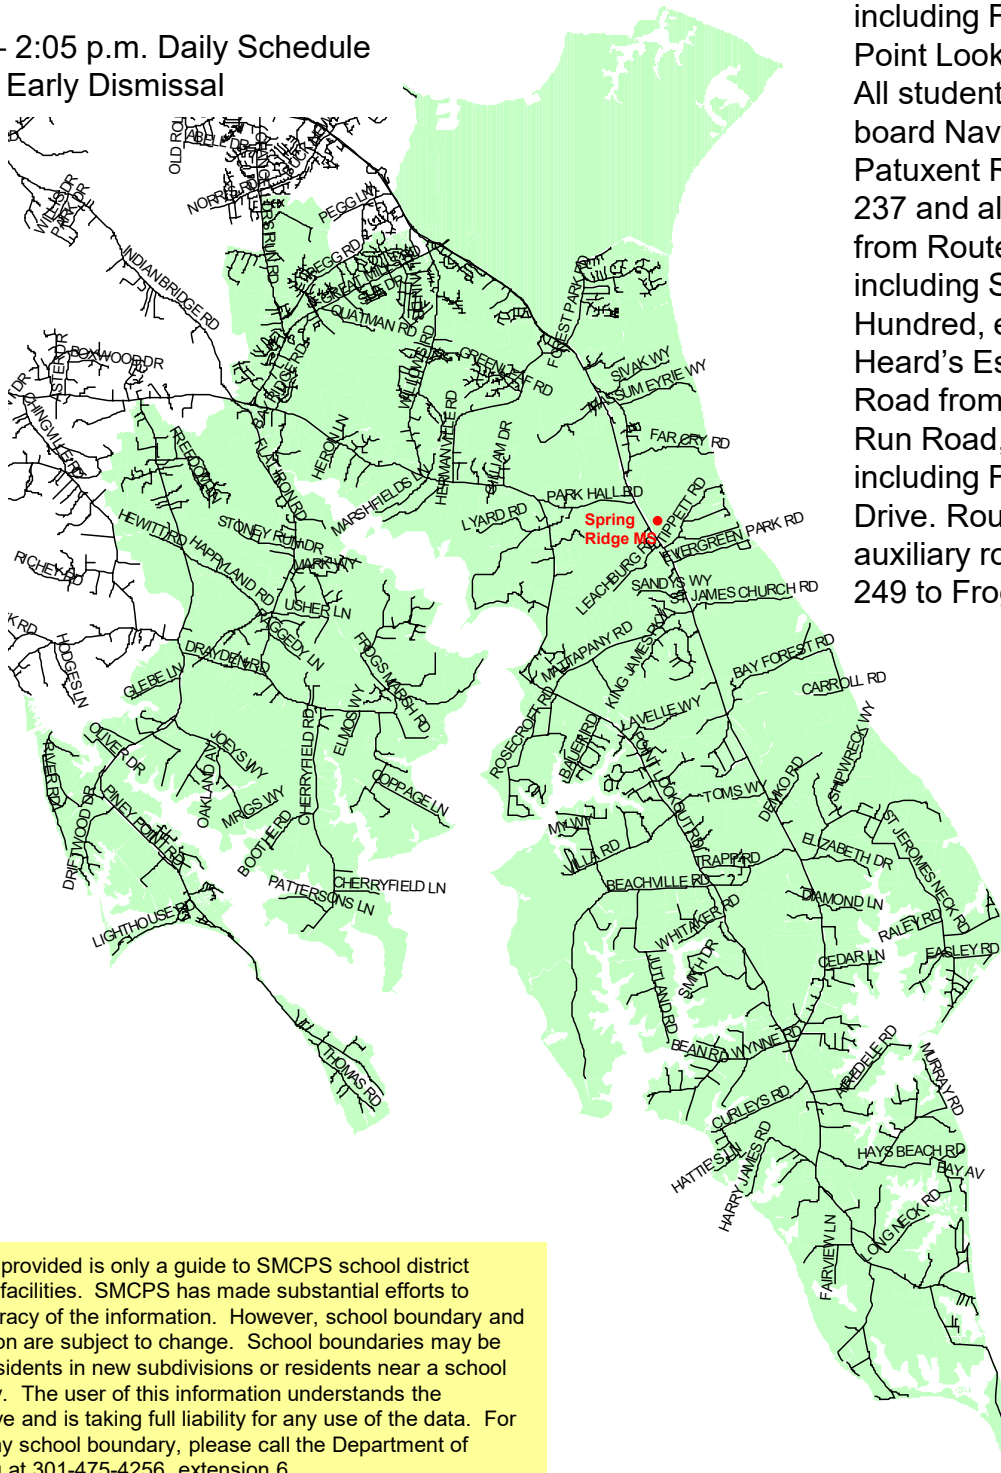

Spring Ridge Middle School

19856 Three Notch Road
Lexington Park, MD 20653
(301) 863-4031

6th – 8th grade

7:20 a.m. – 2:05 p.m. Daily Schedule
12:05 p.m. Early Dismissal

St. Mary's County Public Schools
Department of Capital Planning
27190 Point Lookout Road
Loveville, MD 20656
(301) 475-4256, ext. 6

Route 235 and all auxiliary roads from Route 246 to Route 5. Route 5 and all auxiliary roads, from and including Flat Iron Road to Point Lookout State Park. All students living on board Naval Air Station Patuxent River. Route 237 and all auxiliary roads from Route 246, to and including St. George's Hundred, excluding Heard's Estates. Peggs Road from Chancellors Run Road, to and including Forest Run Drive. Route 249 and all auxiliary roads from Route 249 to Frogs Marsh Road.