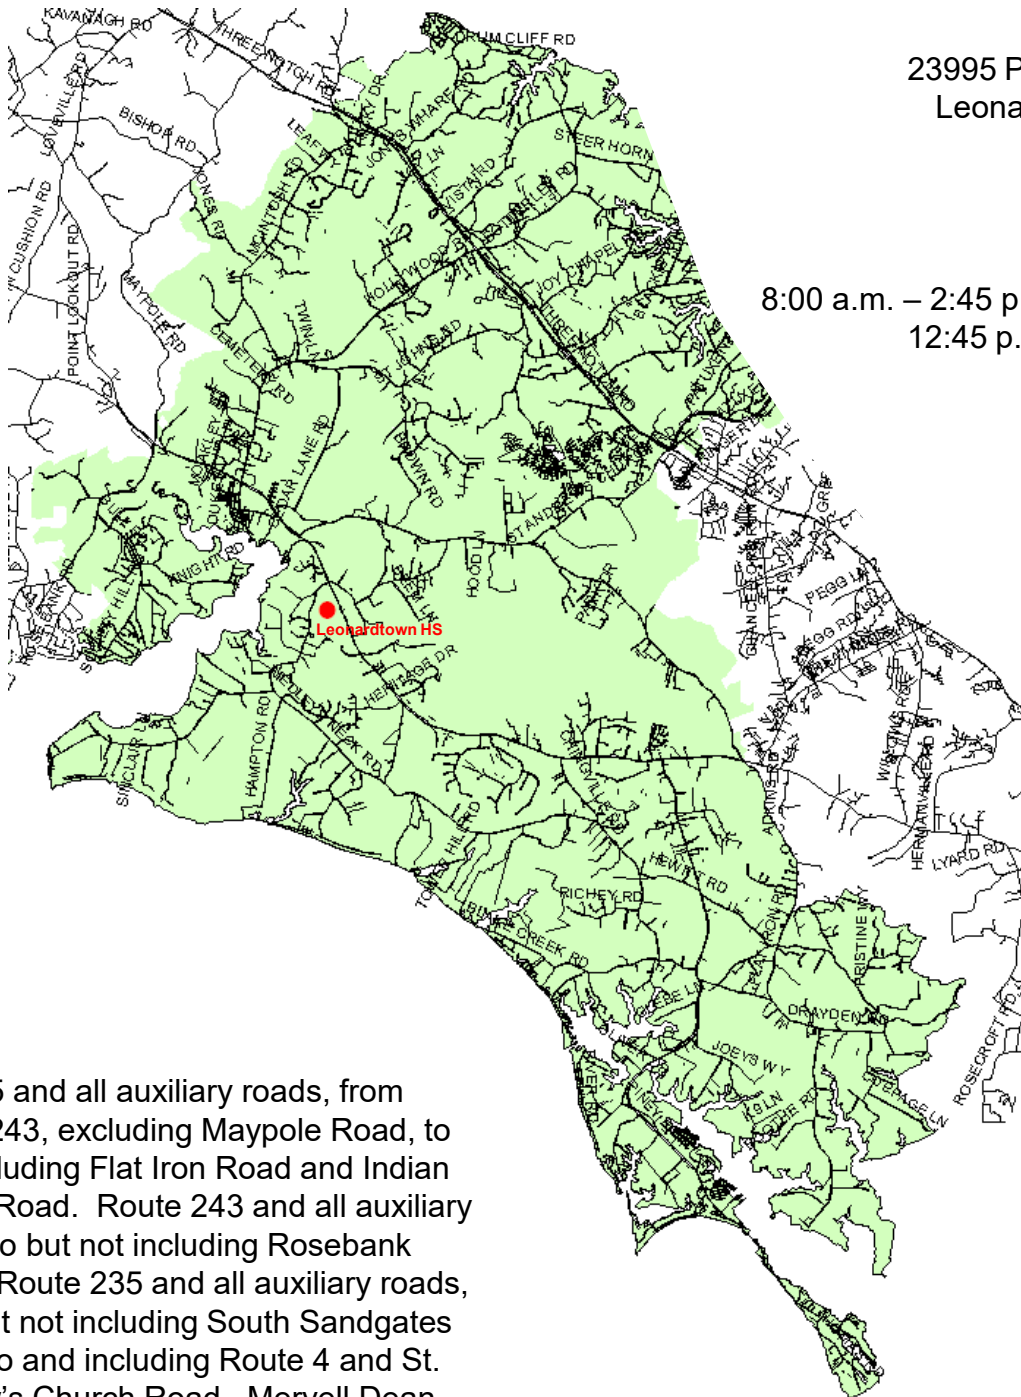

Leonardtwn High School

St. Mary's County Public Schools
Department of Capital Planning
27190 Point Lookout Road
Loveville, MD 20656
(301) 475-4256, ext. 6

23995 Point Lookout Road
Leonardtwn, MD 20650
(301) 475-0200

9th – 12th Grade

8:00 a.m. – 2:45 p.m. Daily Schedule
12:45 p.m. Early Dismissal

Route 5 and all auxiliary roads, from Route 243, excluding Maypole Road, to and including Flat Iron Road and Indian Bridge Road. Route 243 and all auxiliary roads, to but not including Rosebank Road. Route 235 and all auxiliary roads, from but not including South Sandgates Road, to and including Route 4 and St. Andrew's Church Road. Mervell Dean Road and all auxiliary roads. Route 249 and all auxiliary roads.

2023 – 2024 School Boundary