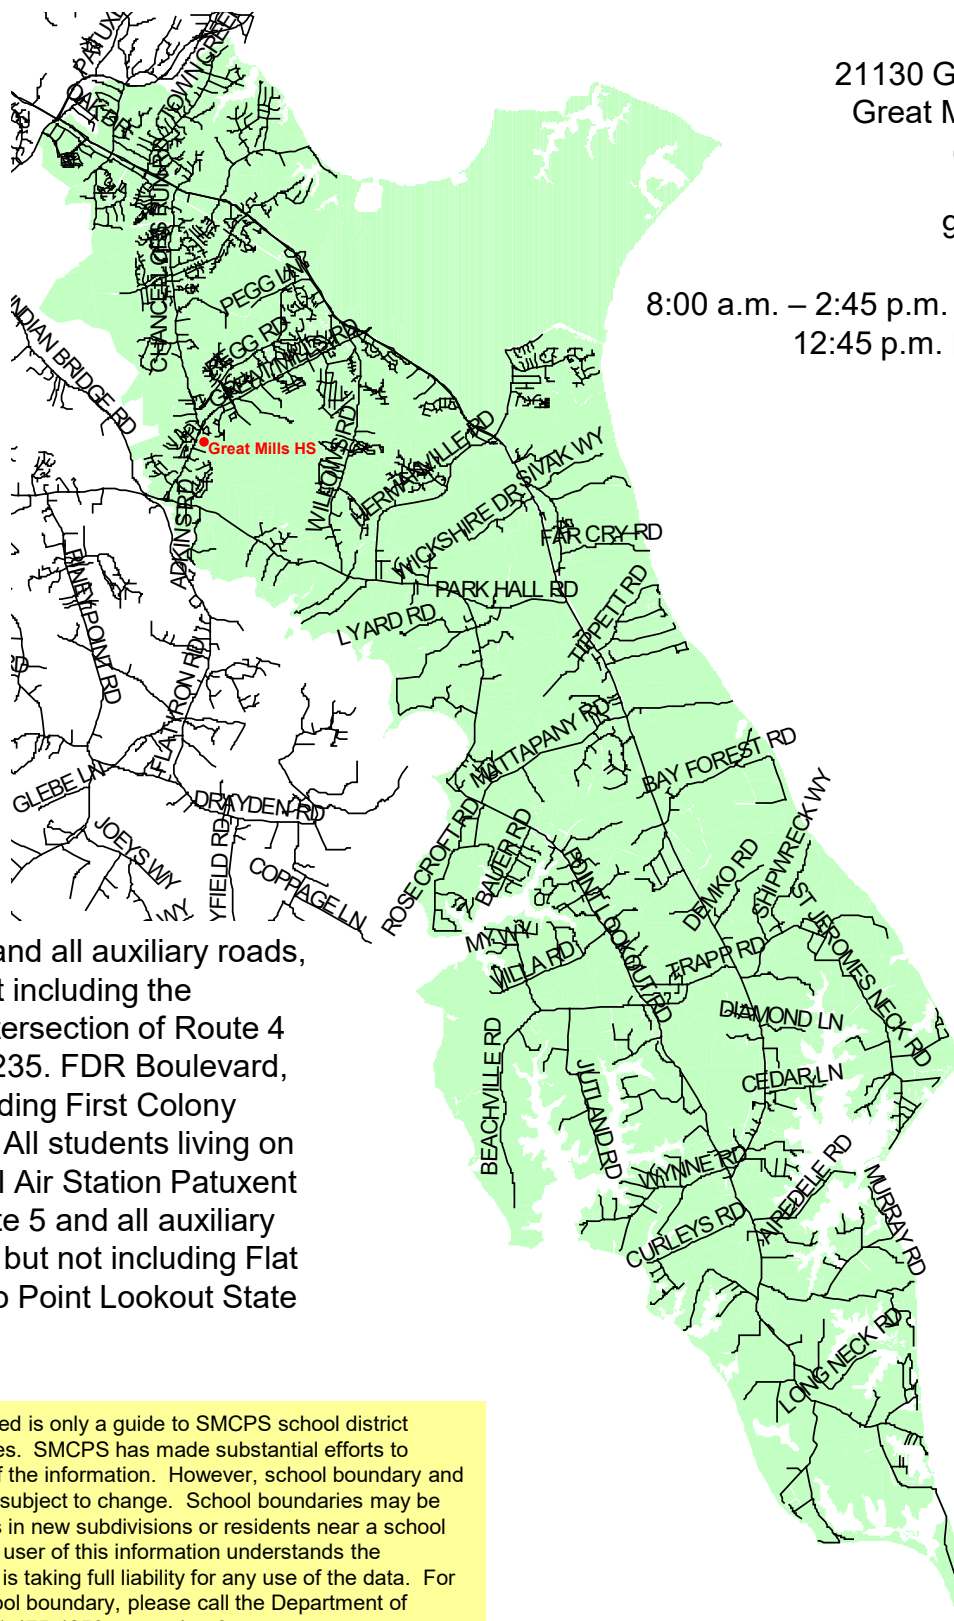

9th – 12th Grade

8:00 a.m. – 2:45 p.m. Daily Schedule
12:45 p.m. Early Dismissal

Route 235 and all auxiliary roads, from but not including the southern intersection of Route 4 and Route 235. FDR Boulevard, to and including First Colony Boulevard. All students living on board Naval Air Station Patuxent River. Route 5 and all auxiliary roads, from but not including Flat Iron Road to Point Lookout State Park.

2023 – 2024 School Boundary