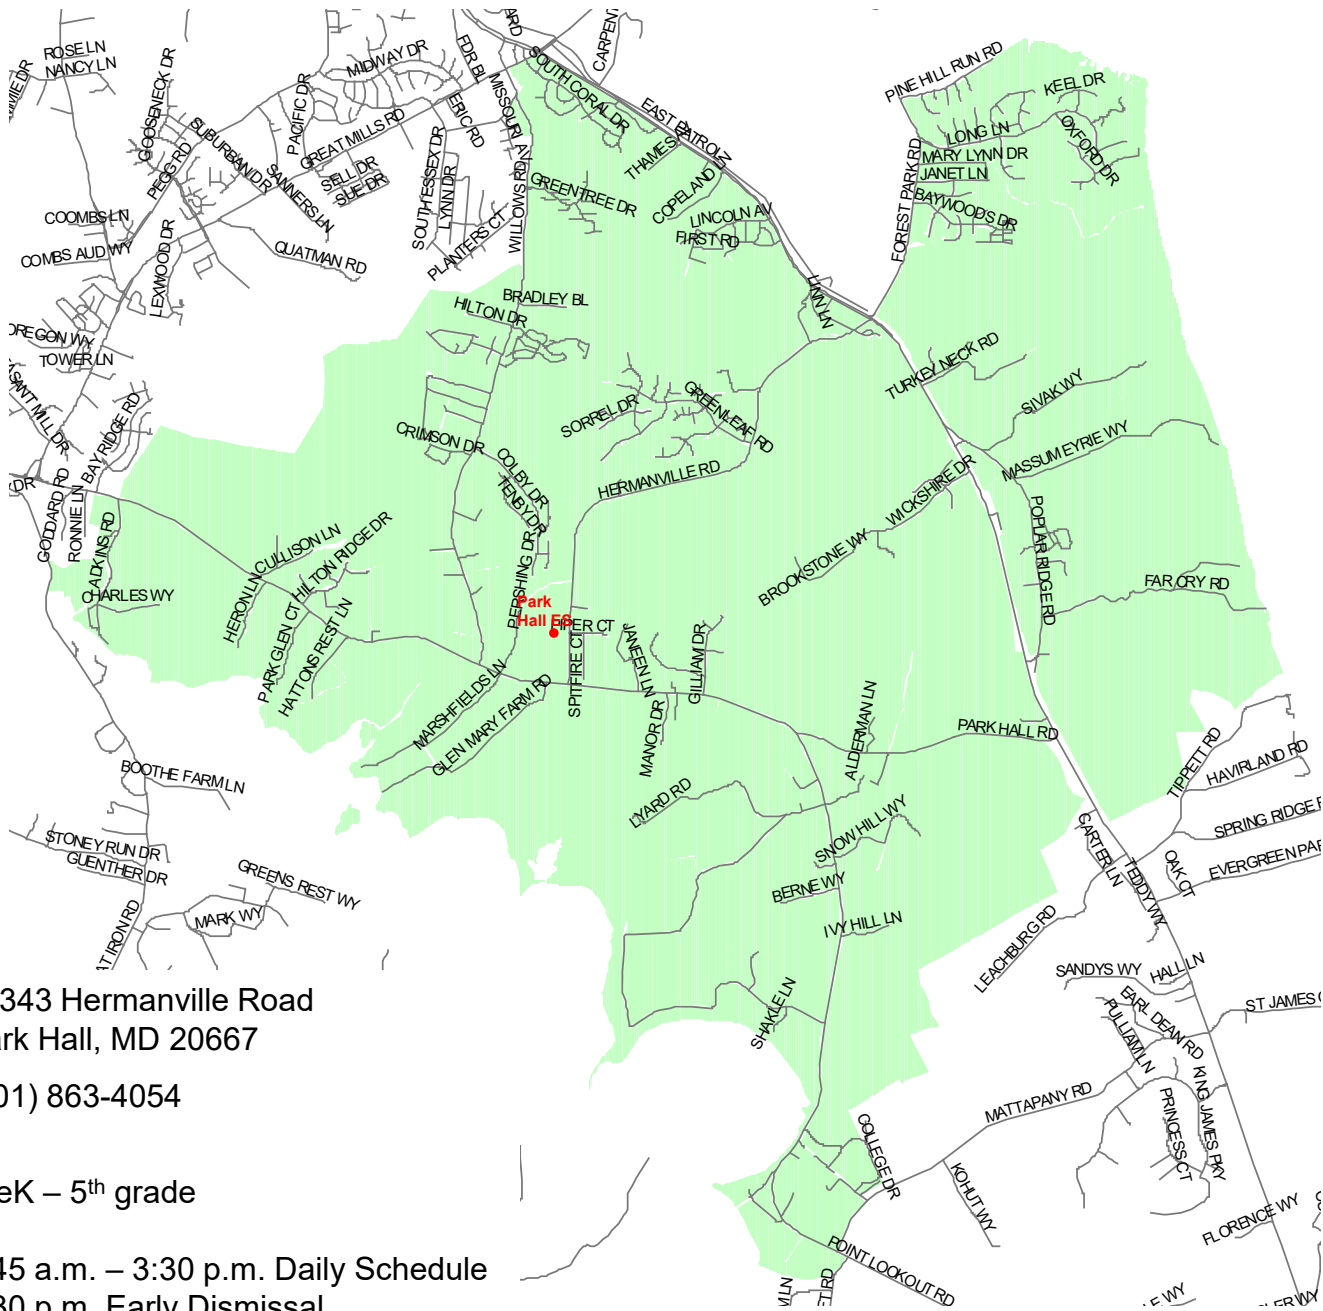

Park Hall Elementary School

St. Mary's County Public Schools
Department of Capital Planning
27190 Point Lookout Road
Loveville, MD 20656
(301) 475-4256, ext. 6

20343 Hermanville Road
Park Hall, MD 20667
(301) 863-4054

PreK – 5th grade

8:45 a.m. – 3:30 p.m. Daily Schedule
1:30 p.m. Early Dismissal

Route 235 and all auxiliary roads from Route 246, to and including Route 489, including Tulagi Place. Route 5 and all auxiliary roads, from but not including Bay Ridge Road, to but not including Mattapany Road. Willows Road and all auxiliary roads, excluding Shangri-La Drive.

The information provided is only a guide to SMCPS school district boundaries and facilities. SMCPS has made substantial efforts to ensure the accuracy of the information. However, school boundary and facility information are subject to change. School boundaries may be unreliable for residents in new subdivisions or residents near a school district boundary. The user of this information understands the statements above and is taking full liability for any use of the data. For verification of any school boundary, please call the Department of Capital Planning at 301-475-4256, extension 6.

2023 – 2024 School Boundary