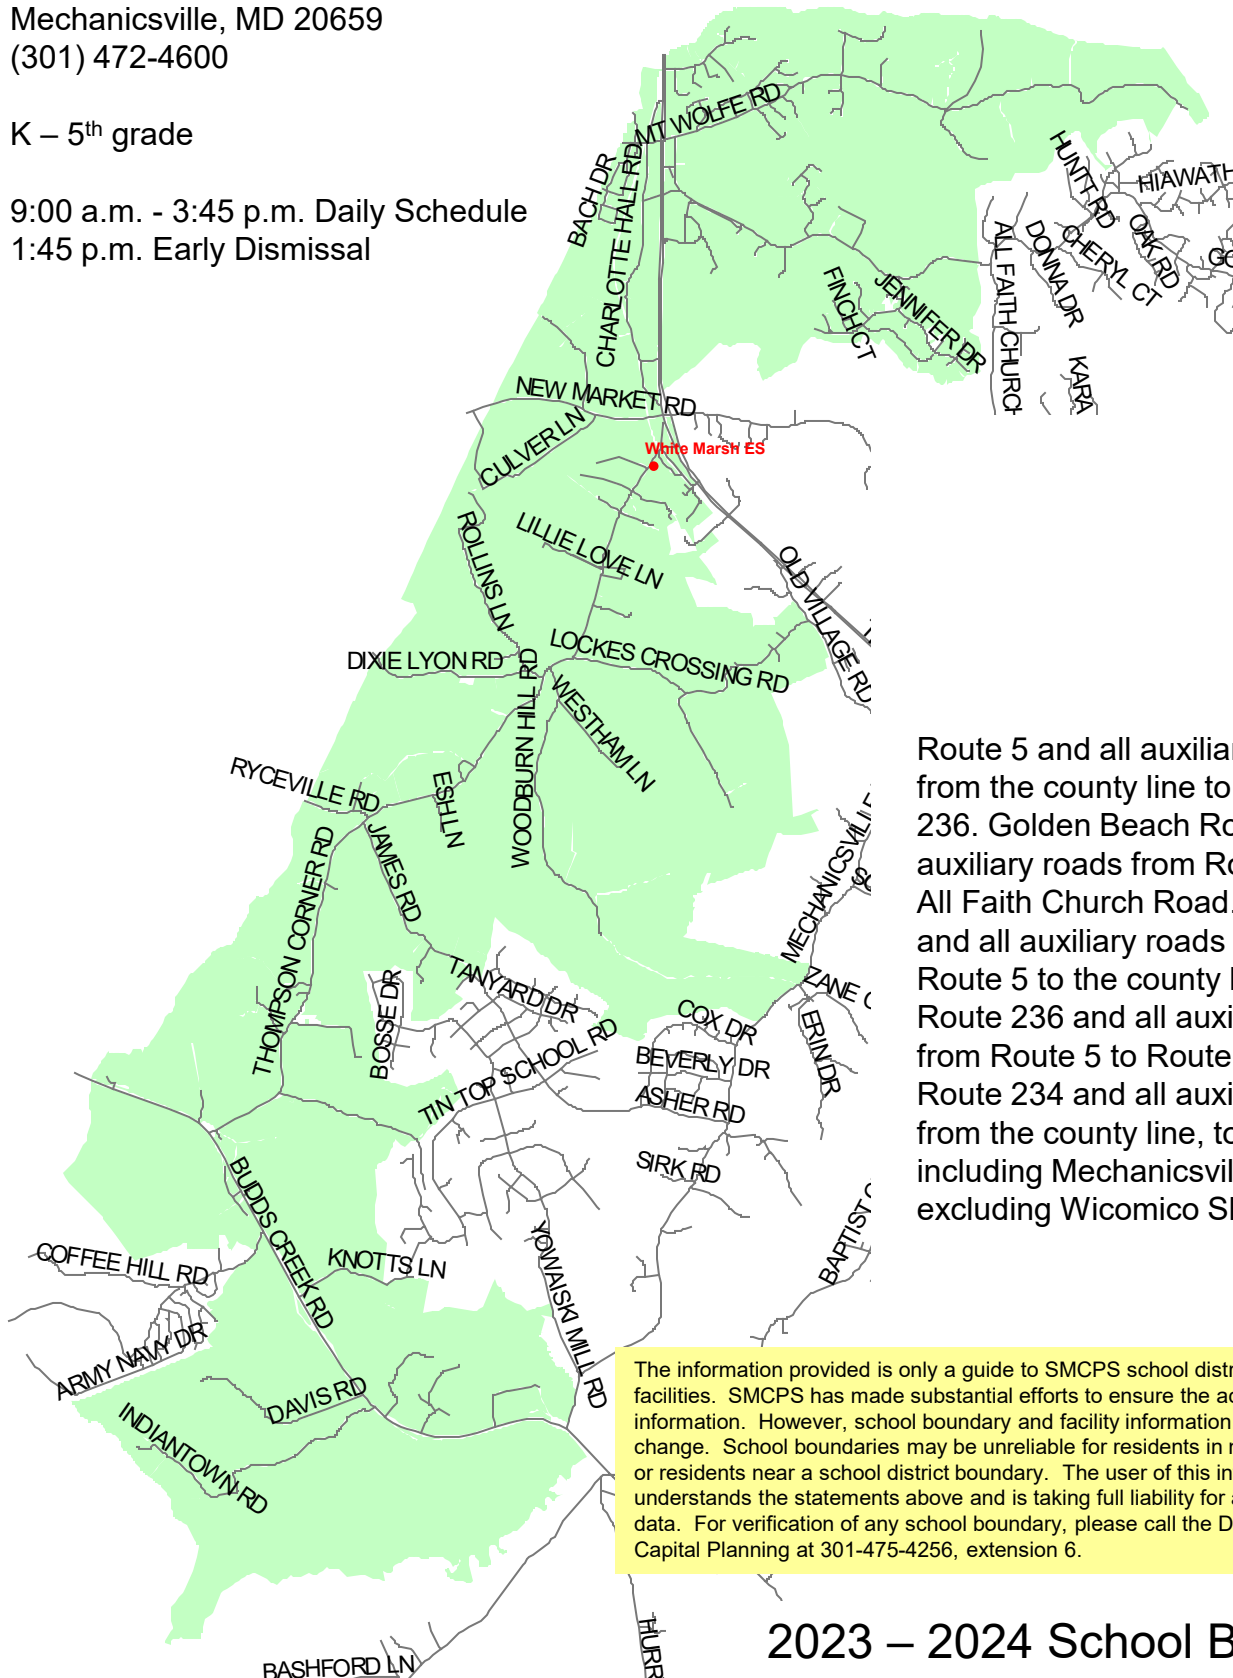

White Marsh Elementary School

St. Mary's County Public Schools
 Department of Capital Planning
 27190 Point Lookout Road
 Loveville, MD 20656
 (301) 475-4256, ext. 6

29090 Thompson Corner Road
 Mechanicsville, MD 20659
 (301) 472-4600

K – 5th grade

9:00 a.m. - 3:45 p.m. Daily Schedule
 1:45 p.m. Early Dismissal

Route 5 and all auxiliary roads from the county line to Route 236. Golden Beach Road and all auxiliary roads from Route 5 to All Faith Church Road. Route 6 and all auxiliary roads from Route 5 to the county line. Route 236 and all auxiliary roads from Route 5 to Route 234. Route 234 and all auxiliary roads from the county line, to but not including Mechanicsville Road, excluding Wicomico Shores.

2023 – 2024 School Boundary