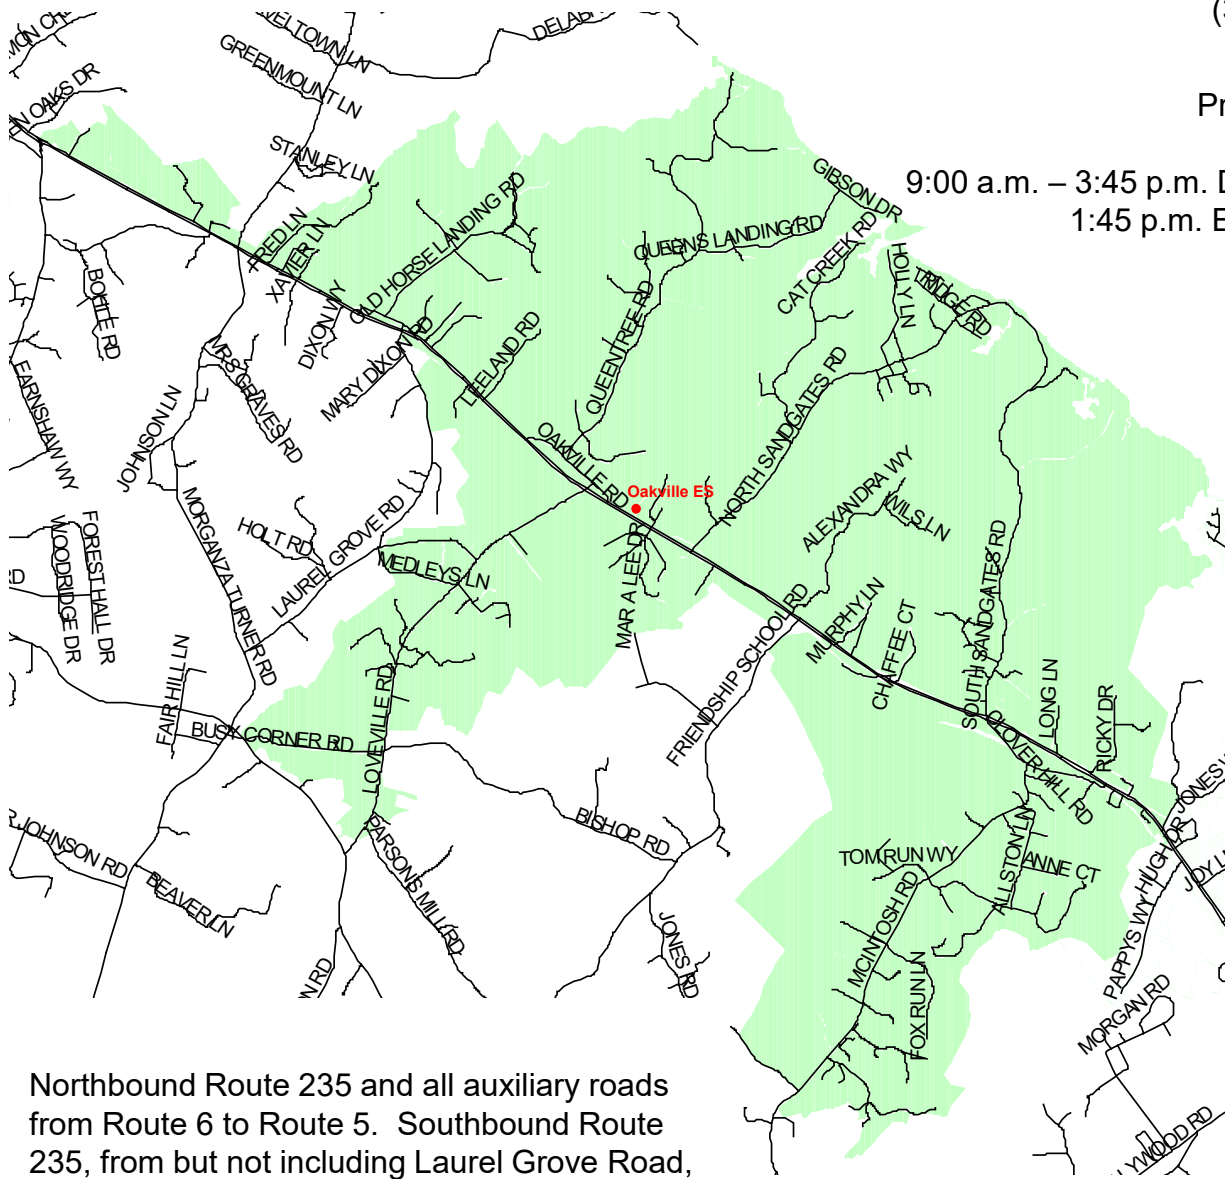

Oakville Elementary School

St. Mary's County Public Schools
Department of Capital Planning
27190 Point Lookout Road
Loveville, MD 20656
(301) 475-4256, ext. 6

26410 Three Notch Road
Mechanicsville, MD 20659

(301) 373-4365

PreK – 5th grade

9:00 a.m. – 3:45 p.m. Daily Schedule
1:45 p.m. Early Dismissal

Northbound Route 235 and all auxiliary roads from Route 6 to Route 5. Southbound Route 235, from but not including Laurel Grove Road, to but not including Jones Wharf Road. McIntosh Road and all auxiliary roads from Jones Road, to and including Clover Hill Road, excluding Jones Road. Route 247 and all auxiliary roads from Route 5 to Route 235, including Busy Corner Road, and excluding Bishop Road and Parsons Mill Road.