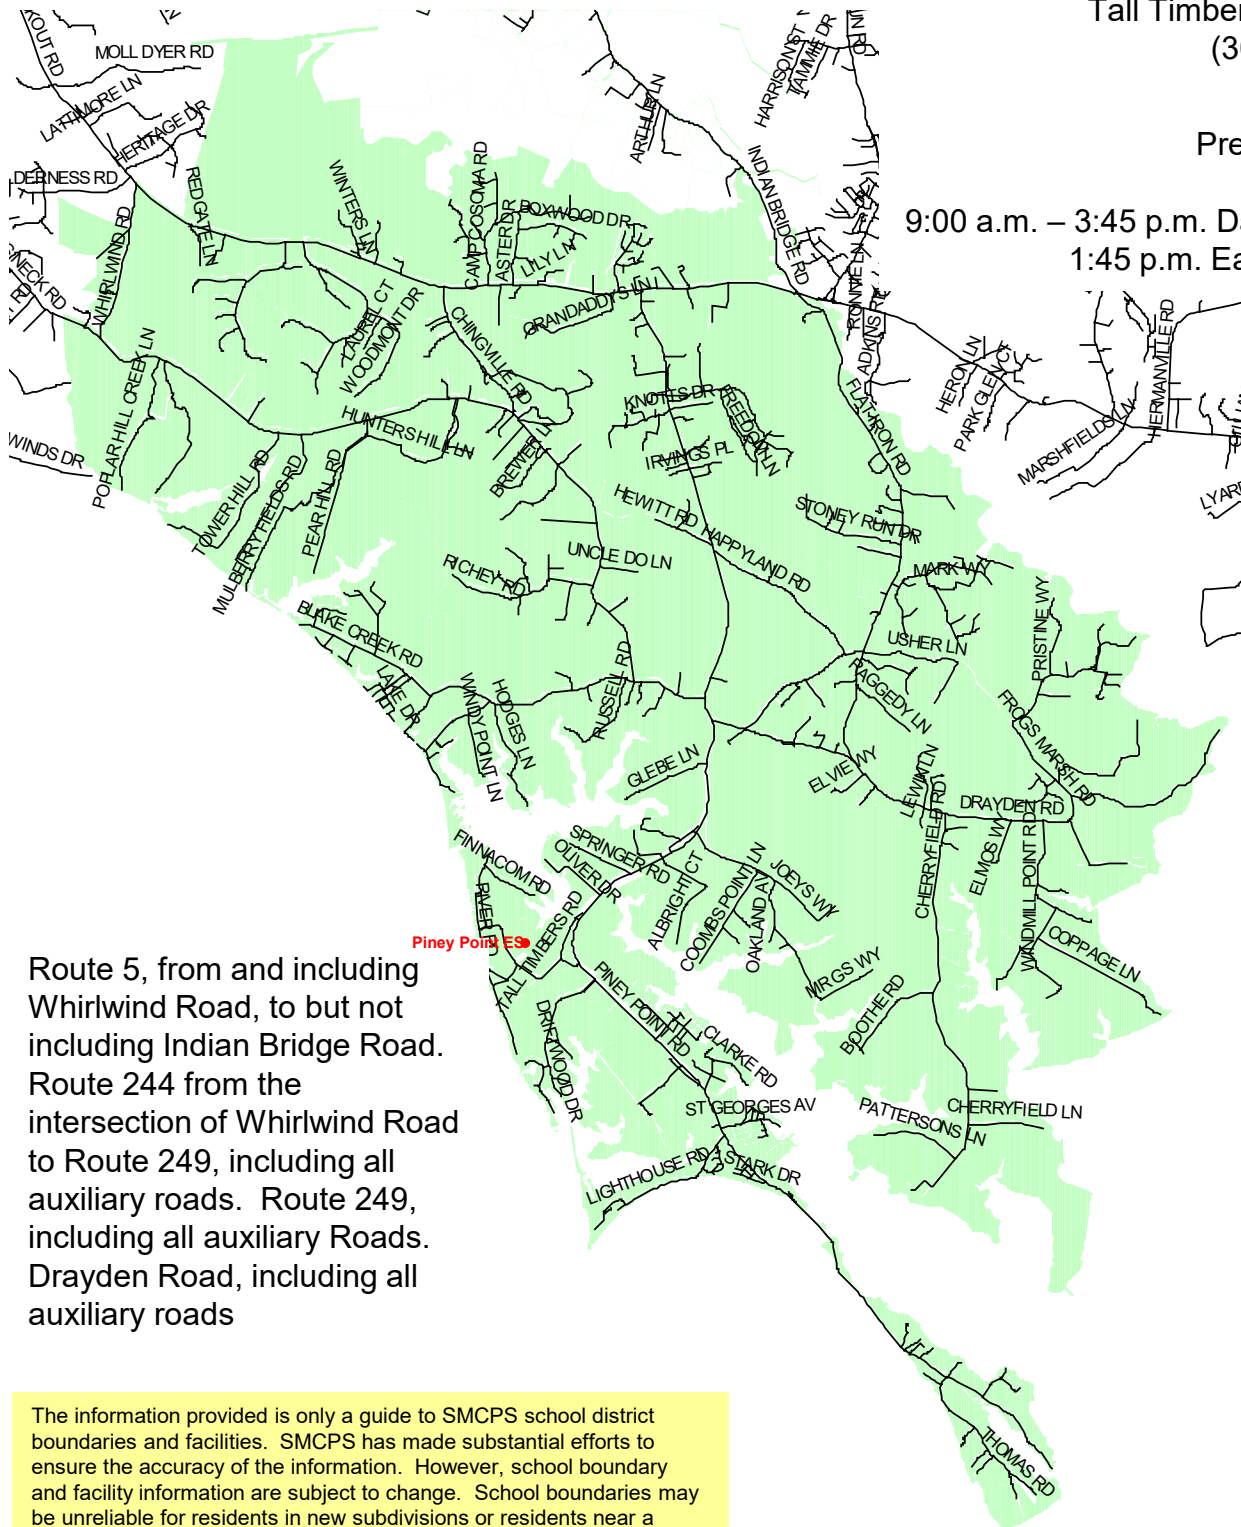

PreK – 5th grade

9:00 a.m. – 3:45 p.m. Daily Schedule
1:45 p.m. Early Dismissal

Route 5, from and including Whirlwind Road, to but not including Indian Bridge Road. Route 244 from the intersection of Whirlwind Road to Route 249, including all auxiliary roads. Route 249, including all auxiliary Roads. Drayden Road, including all auxiliary roads

2023 – 2024 School Boundary