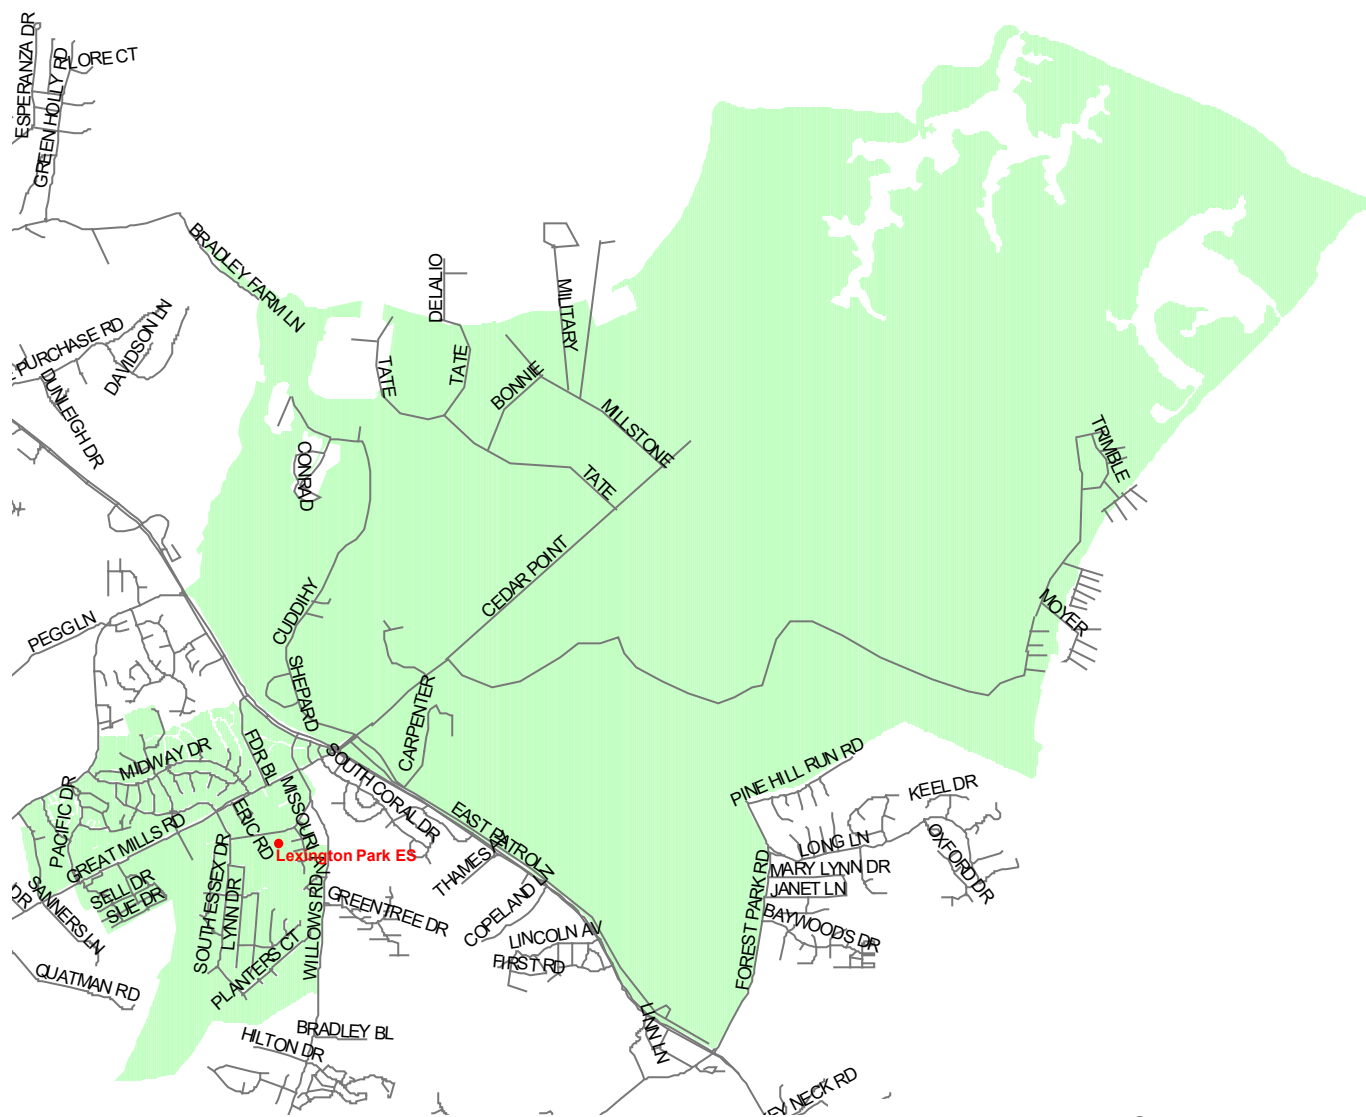

Lexington Park Elementary School

St. Mary's County Public Schools
Department of Capital Planning
27190 Point Lookout Road
Loveville, MD 20656
(301) 475-4256, ext. 6

Route 235 from the intersection of Route 246, to and including FDR Boulevard and all roads from Forest Run Drive to Route 235, excluding Sanners Lane. All students living on board Naval Air Station Patuxent River, excluding students living in Conrad Heights and Lovell Court.

46763 Shangri-La Drive
Lexington Park, MD 20653
(301) 863-4085

PreK – 5th grade

8:35 a.m. - 3:20 p.m. Daily Schedule
1:20 p.m. Early Dismissal

The information provided is only a guide to SMCPSS school district boundaries and facilities. SMCPSS has made substantial efforts to ensure the accuracy of the information. However, school boundary and facility information are subject to change. School boundaries may be unreliable for residents in new subdivisions or residents near a school district boundary. The user of this information understands the statements above and is taking full liability for any use of the data. For verification of any school boundary, please call the Department of Capital Planning at 301-475-4256, extension 6.

2023 – 2024 School Boundary