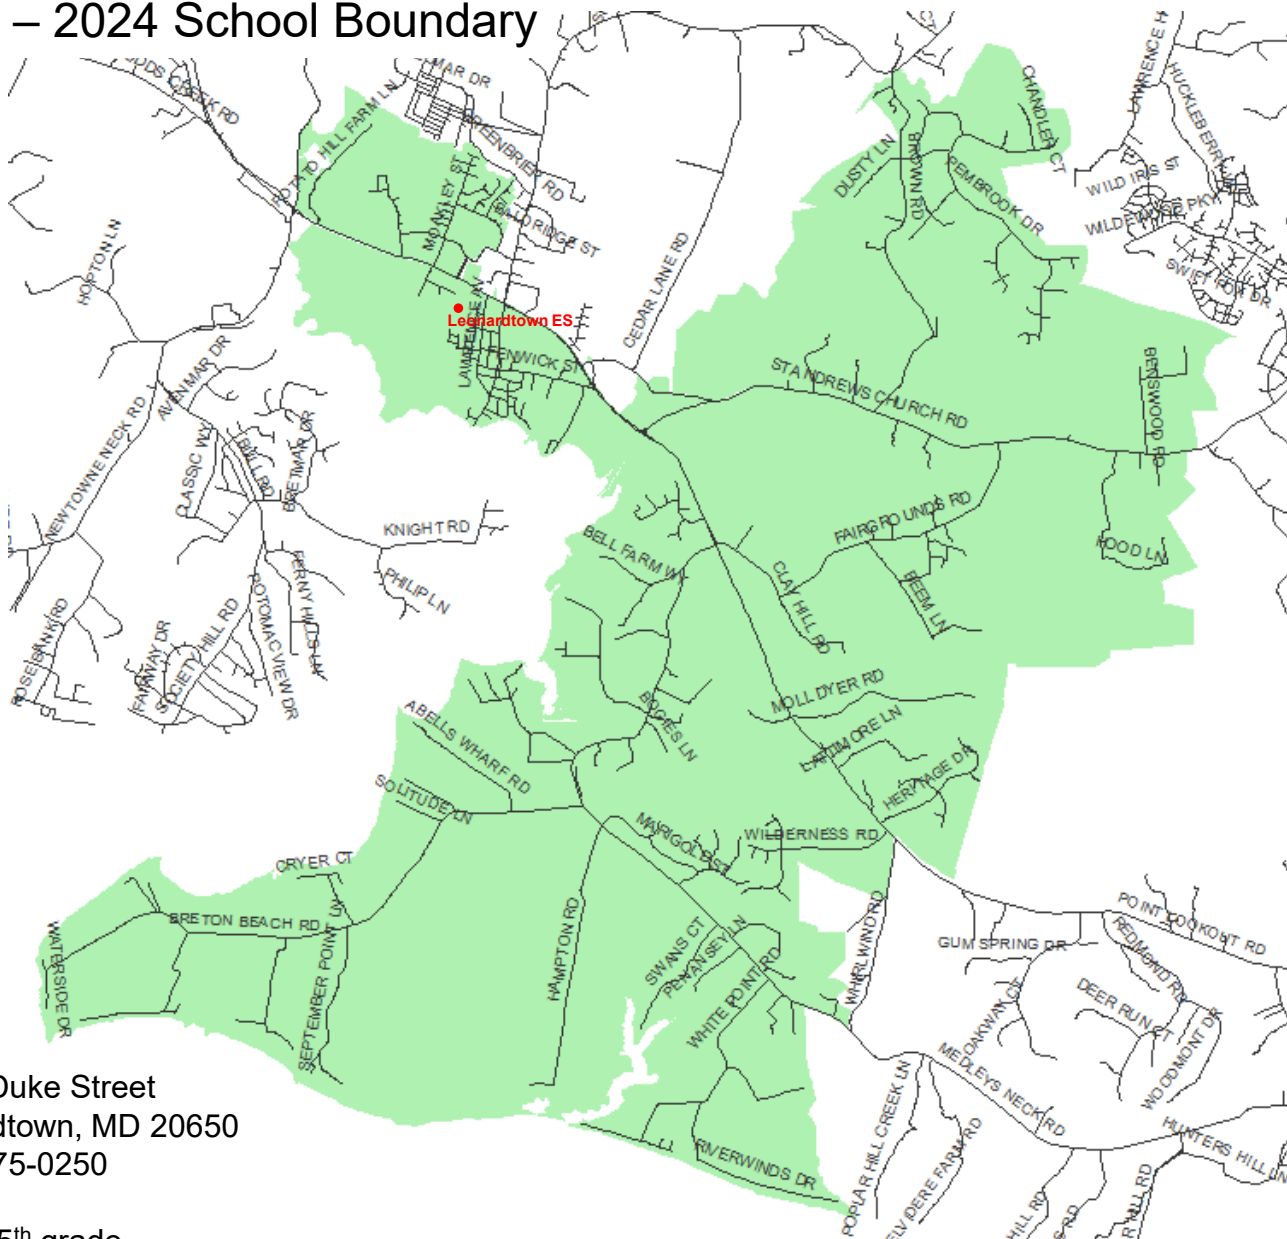

Leonardtwn Elementary School

St. Mary's County Public Schools
Department of Capital Planning
27190 Point Lookout Road
Loveville, MD 20656
(301) 475-4256, ext. 6

2023 – 2024 School Boundary

22885 Duke Street
Leonardtwn, MD 20650
(301) 475-0250

PreK – 5th grade

9:00 a.m. – 3:45 p.m. Daily Schedule
1:45 p.m. Early Dismissal

The information provided is only a guide to SMCPSS school district boundaries and facilities. SMCPSS has made substantial efforts to ensure the accuracy of the information. However, school boundary and facility information are subject to change. School boundaries may be unreliable for residents in new subdivisions or residents near a school district boundary. The user of this information understands the statements above and is taking full liability for any use of the data. For verification of any school boundary, please call the Department of Capital Planning at 301-475-4256, extension 6.

Northbound Route 5 and all auxiliary roads from but not including Whirlwind Road, to but not including Cedar Lane Court. Northbound Route 5 and all auxiliary roads from but not including Route 245, to but not including Route 243. Southbound Route 5 and all auxiliary roads from but not including Route 243 to but not including Whirlwind Road. Route 4 and all auxiliary roads, from but not including Indian Bridge Road to Route 5. Route 244 and all auxiliary roads from Whirlwind Road to Route 5, excluding Whirlwind Road.