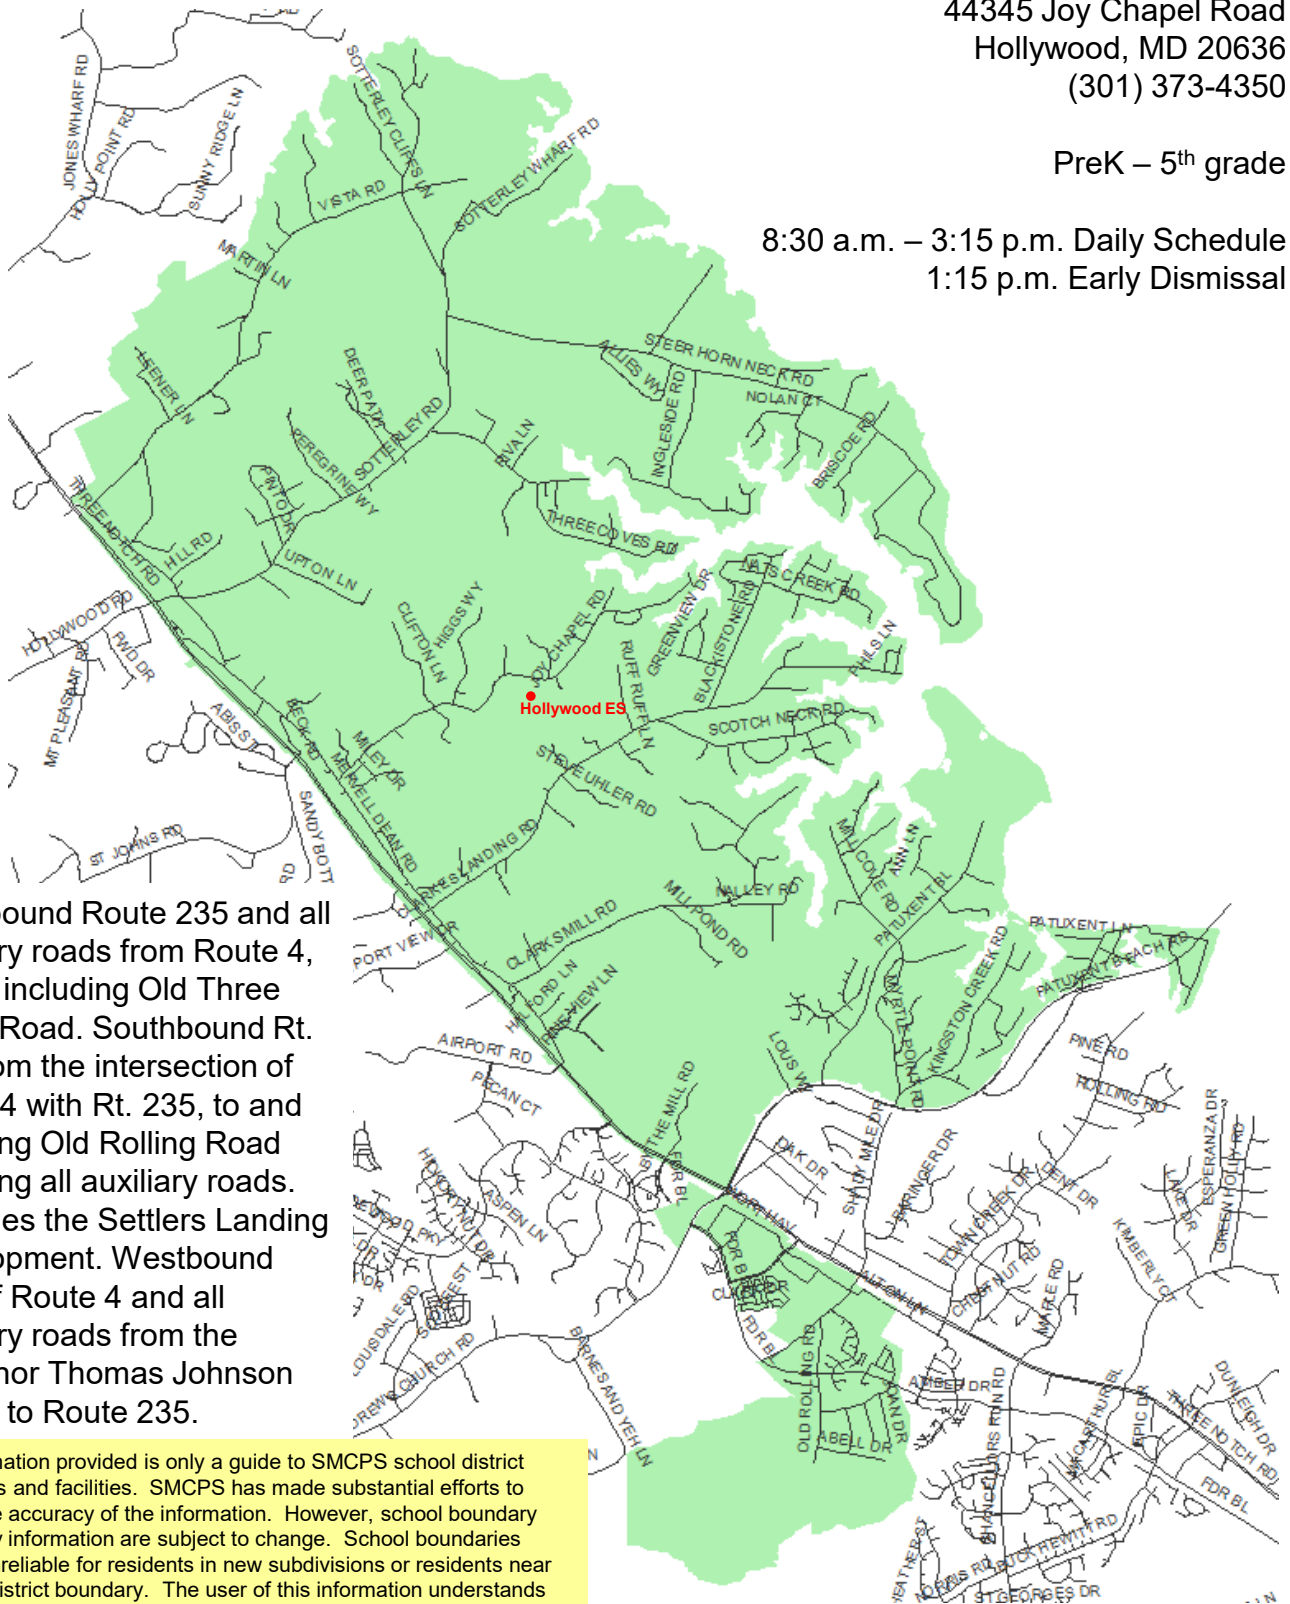

# Hollywood Elementary School

St. Mary's County Public Schools  
 Department of Capital Planning  
 27190 Point Lookout Road  
 Loveville, MD 20656  
 (301) 475-4256, ext. 6

44345 Joy Chapel Road  
 Hollywood, MD 20636  
 (301) 373-4350

PreK – 5<sup>th</sup> grade

8:30 a.m. – 3:15 p.m. Daily Schedule  
 1:15 p.m. Early Dismissal

Northbound Route 235 and all auxiliary roads from Route 4, to and including Old Three Notch Road. Southbound Rt. 235 from the intersection of Route 4 with Rt. 235, to and including Old Rolling Road including all auxiliary roads. Excludes the Settlers Landing Development. Westbound lane of Route 4 and all auxiliary roads from the Governor Thomas Johnson Bridge to Route 235.

2023 – 2024 School Boundary