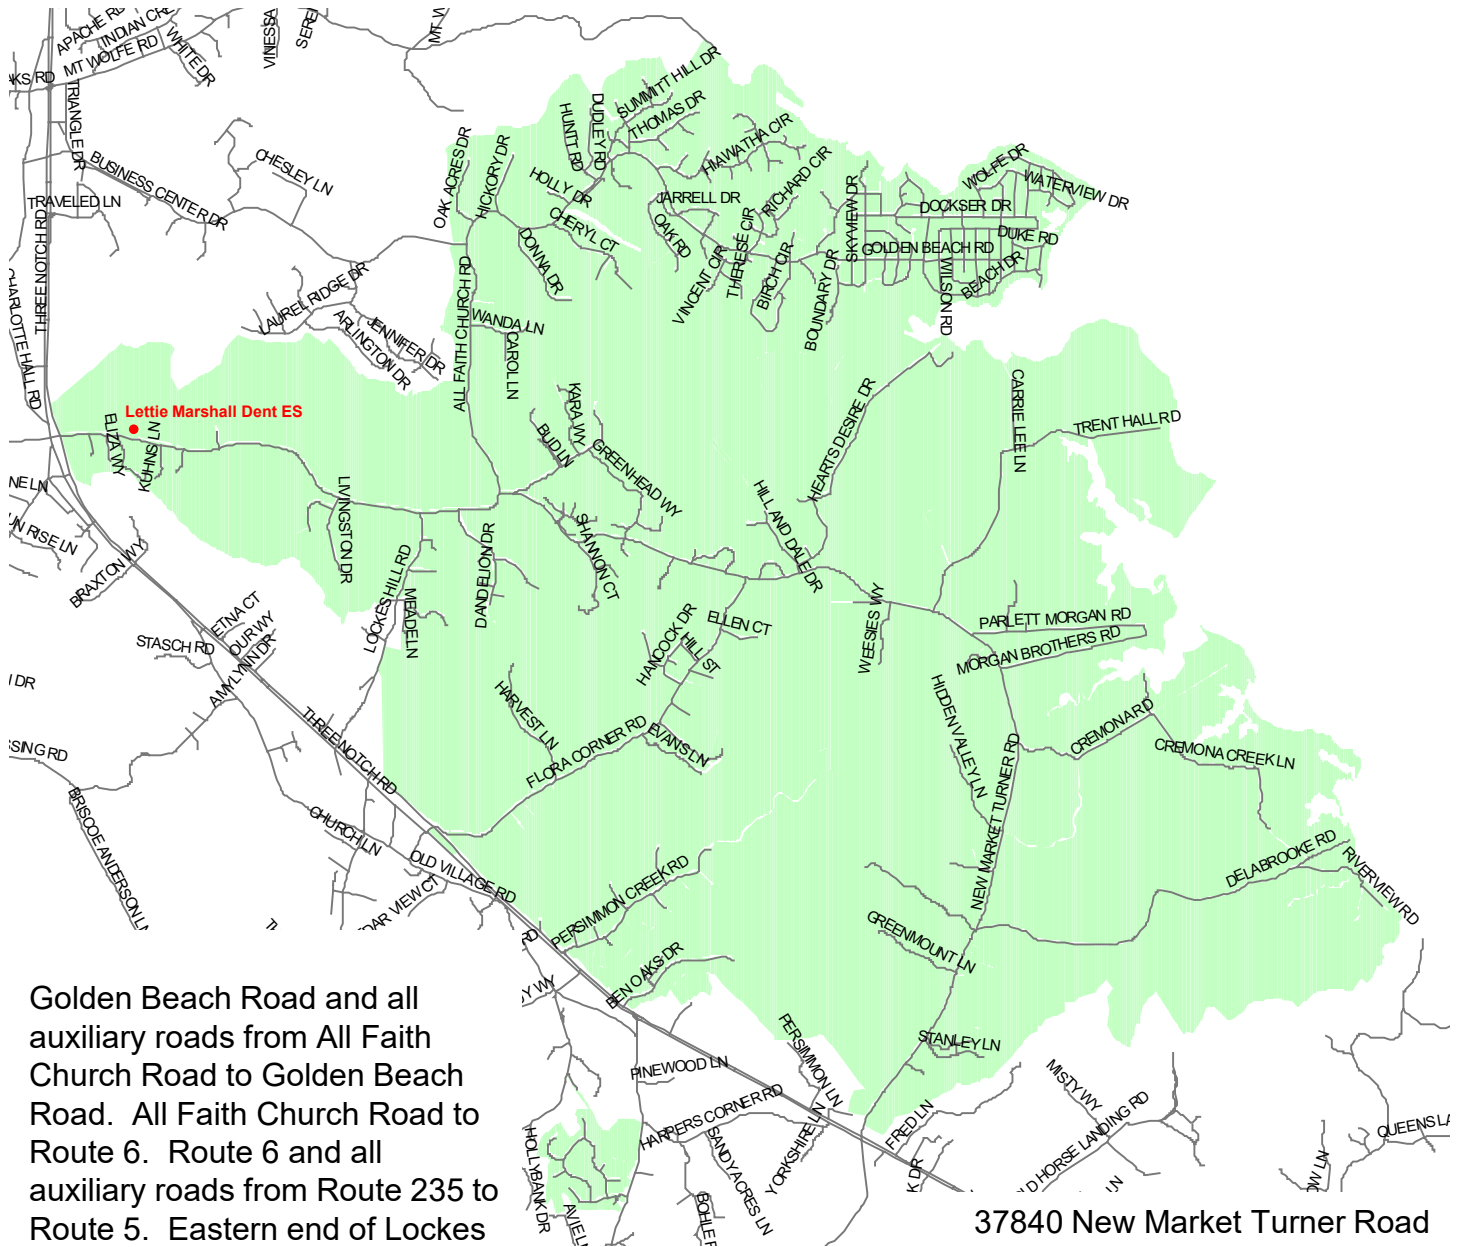

Lettie Marshall Dent Elementary School

St. Mary's County Public Schools
 Department of Capital Planning
 27190 Point Lookout Road
 Loveville, MD 20656
 (301) 475-4256, ext. 6

Golden Beach Road and all auxiliary roads from All Faith Church Road to Golden Beach Road. All Faith Church Road to Route 6. Route 6 and all auxiliary roads from Route 235 to Route 5. Eastern end of Lockes Hill Road. Route 5 from Harpers Corner Road, to and including Birch Manor. Route 5 and all auxiliary roads from Route 235 to Flora Corner Road.

37840 New Market Turner Road
 Mechanicsville, MD 20659
 (301) 472-4500

PreK – 5th Grade

9:00 a.m. - 3:45 p.m. Daily Schedule
 1:45 p.m. Early Dismissal

The information provided is only a guide to SMCPSS school district boundaries and facilities. SMCPSS has made substantial efforts to ensure the accuracy of the information. However, school boundary and facility information are subject to change. School boundaries may be unreliable for residents in new subdivisions or residents near a school district boundary. The user of this information understands the statements above and is taking full liability for any use of the data. For verification of any school boundary, please call the Department of Capital Planning at 301-475-4256, extension 6.

2023 – 2024 School Boundary