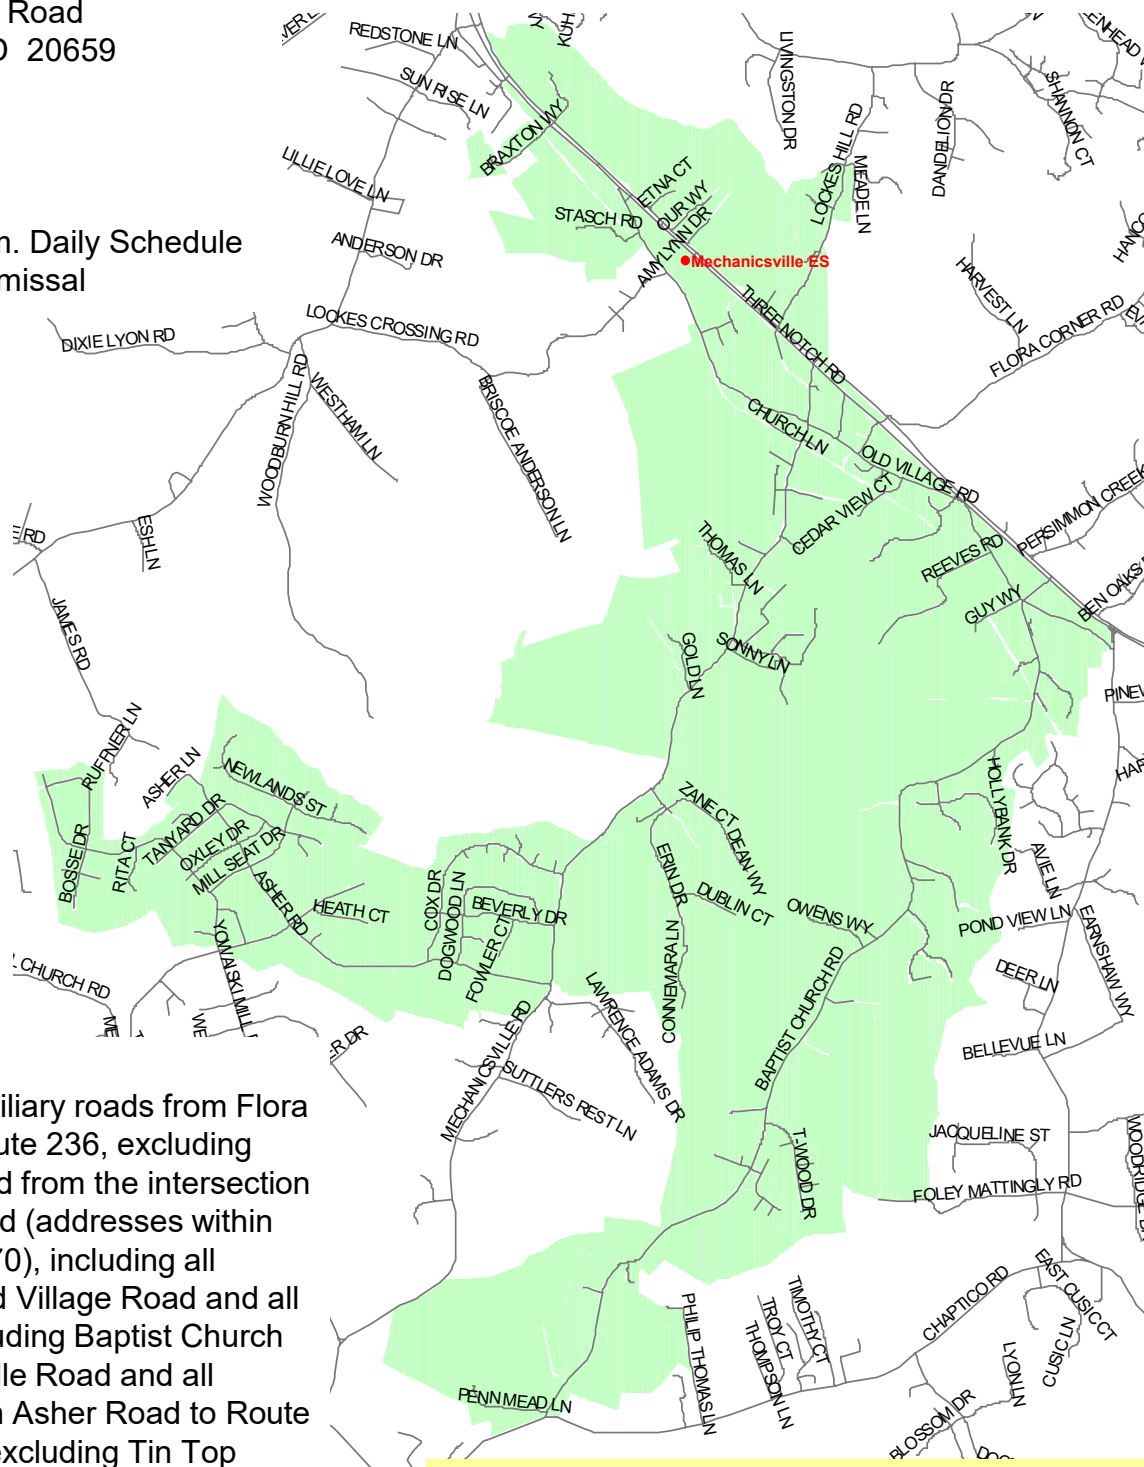

Mechanicsville Elementary School

St. Mary's County Public Schools
 Department of Capital Planning
 27190 Point Lookout Road
 Loveville, MD 20656
 (301) 475-4256, ext. 6

28585 Three Notch Road
 Mechanicsville, MD 20659
 (301) 472-4800

K – 5th Grade

9:00 a.m. - 3:45 p.m. Daily Schedule
 1:45 p.m. Early Dismissal

Route 5 and all auxiliary roads from Flora Corner Road to Route 236, excluding Route 5 southbound from the intersection of New Market Road (addresses within range 29025 - 29270), including all auxiliary roads. Old Village Road and all auxiliary roads including Baptist Church Road. Mechanicsville Road and all auxiliary roads from Asher Road to Route 5. Country Lakes, excluding Tin Top School Road west of Yowaiski Mill Road and all auxiliary roads south of Tin Top School Road.

2023 – 2024 School Boundary