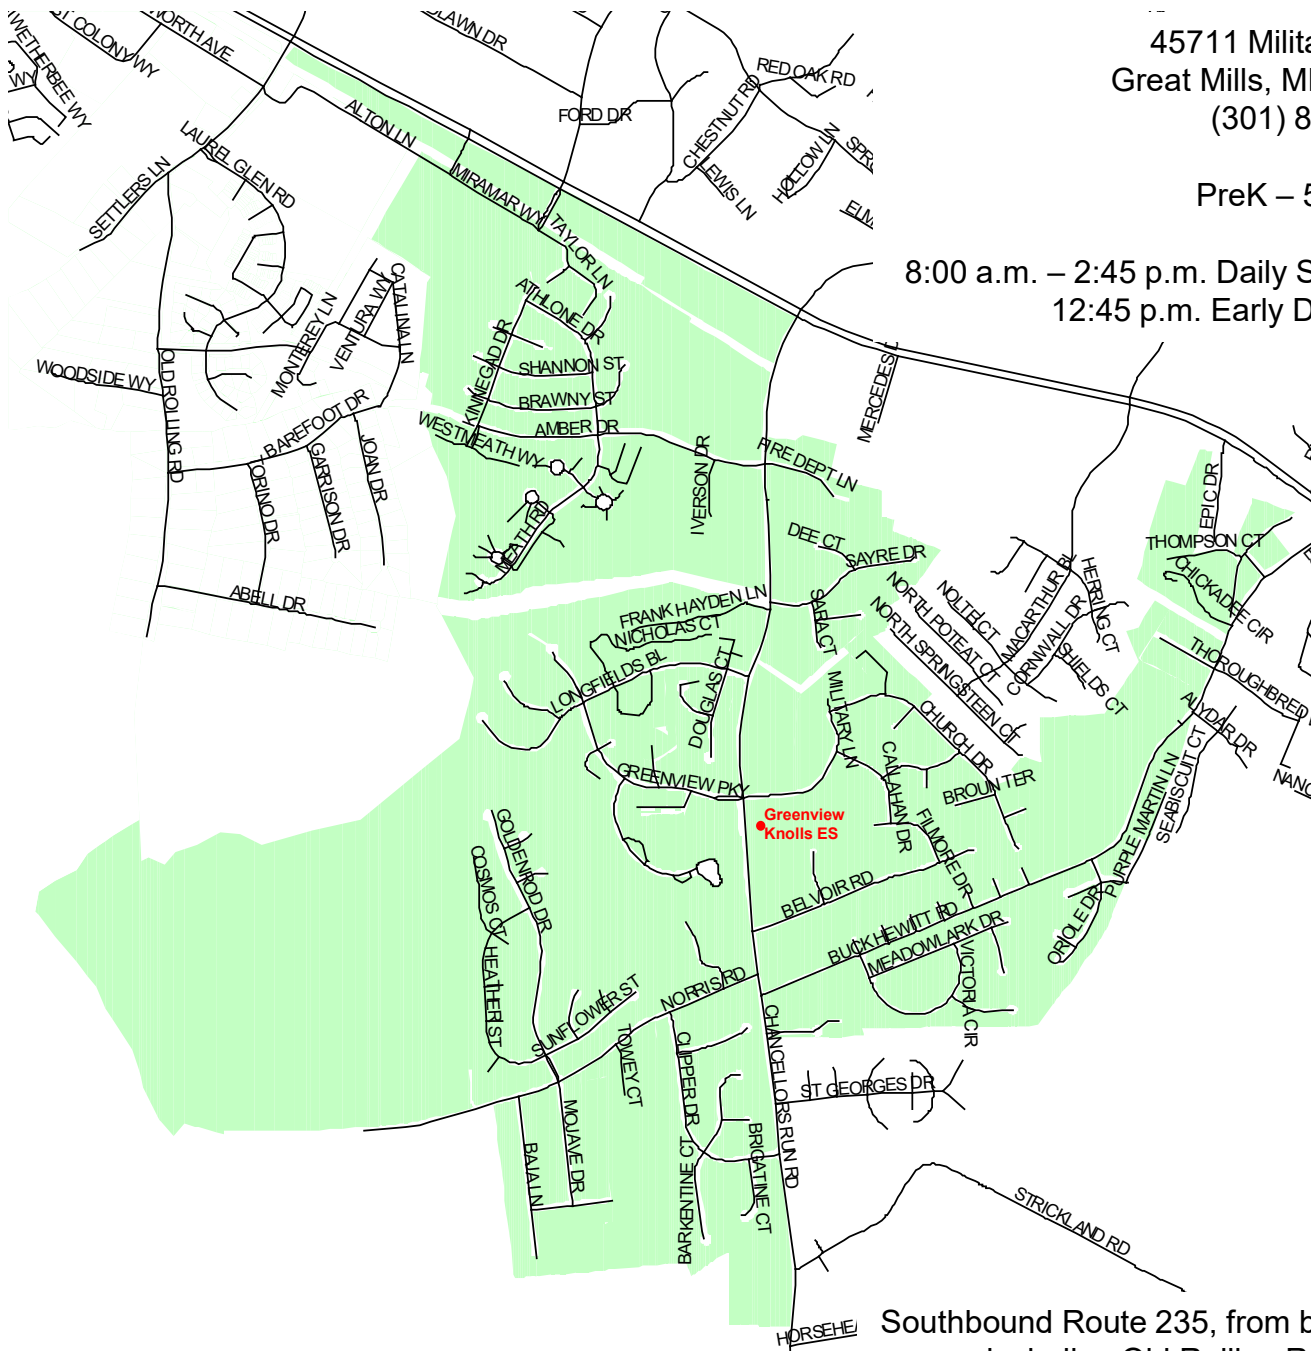

# Greenview Knolls Elementary School

St. Mary's County Public Schools  
Department of Capital Planning  
27190 Point Lookout Road  
Loveville, MD 20656  
(301) 475-4256, ext. 6

45711 Military Lane  
Great Mills, MD 20634  
(301) 863-4095

PreK – 5<sup>th</sup> grade

8:00 a.m. – 2:45 p.m. Daily Schedule  
12:45 p.m. Early Dismissal

Southbound Route 235, from but not including Old Rolling Road to Chancellors Run Road. Chancellors Run Road and all auxiliary roads from Route 235, to and including Heard's Estates and Locust Glen, excluding St. George's Hundred. Excludes Scott Circle.

2023 – 2024 School Boundary