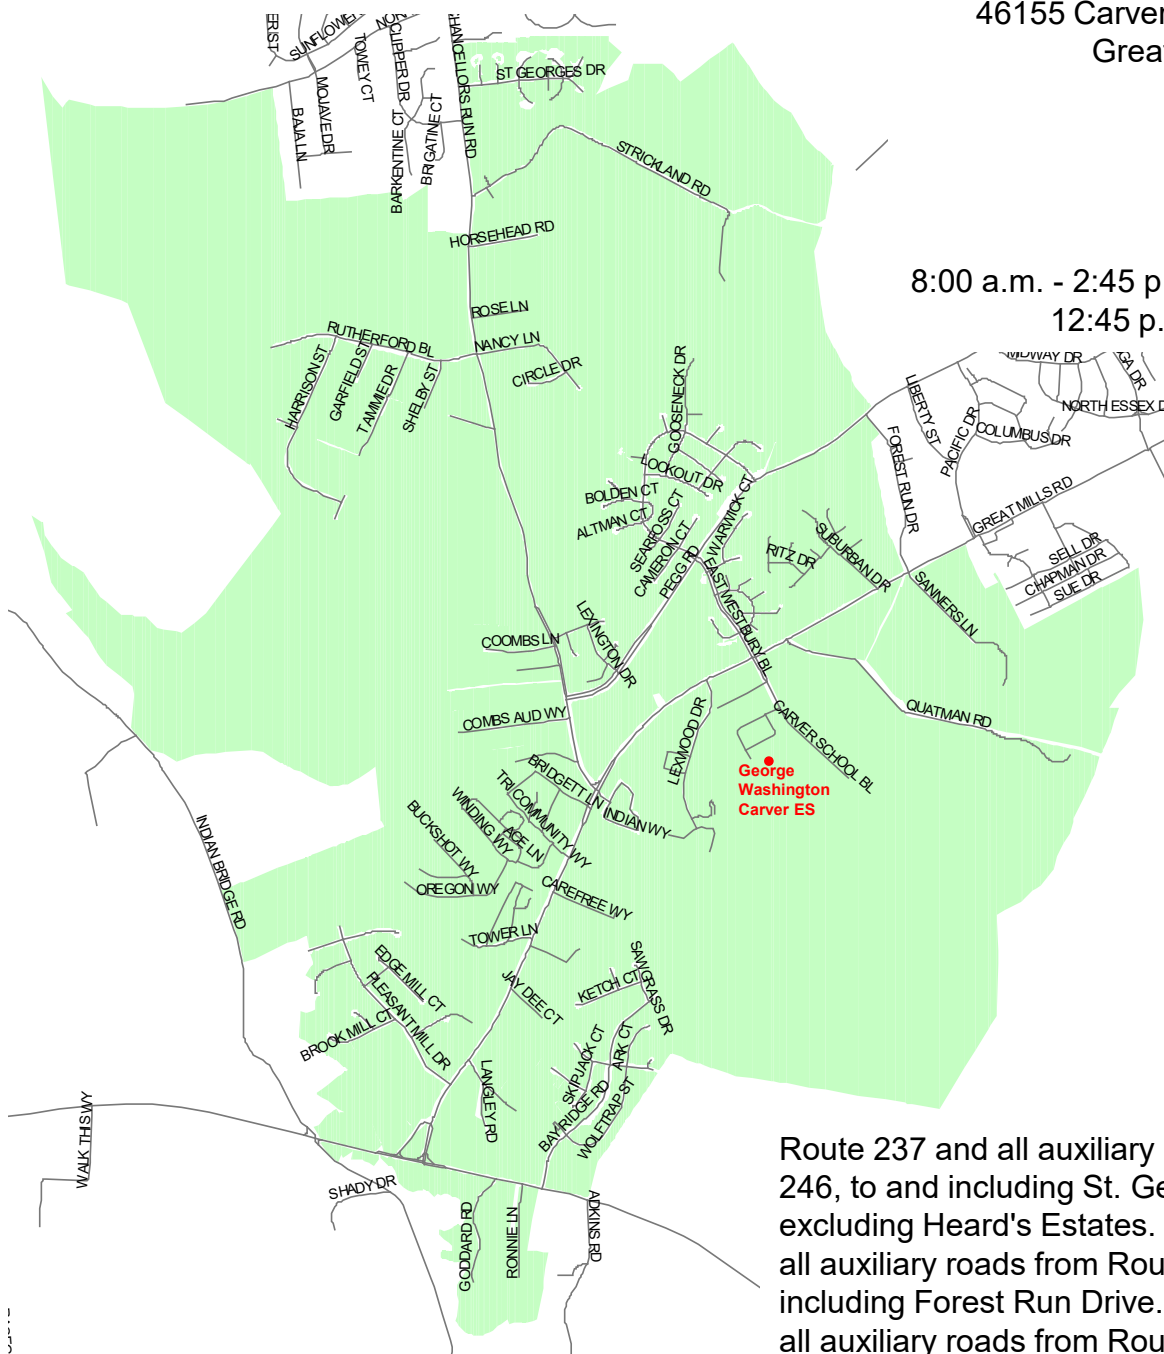

George Washington Carver Elementary School

St. Mary's County Public Schools
Department of Capital Planning
27190 Point Lookout Road
Loveville, MD 20656
(301) 475-4256, ext. 6

46155 Carver School Boulevard
Great Mills, MD 20634
(301) 863-4076

Judy Center
PreK – 5th Grade

8:00 a.m. - 2:45 p.m. Daily Schedule
12:45 p.m. Early Dismissal

Route 237 and all auxiliary roads from Route 246, to and including St. George's Hundred, excluding Heard's Estates. Pegg's Road and all auxiliary roads from Route 237, to but not including Forest Run Drive. Route 246 and all auxiliary roads from Route 5, to and including Sanners Lane, excluding Forest Run Drive. Route 5 and all auxiliary roads, from but not including Flat Iron Road, to and including Bay Ridge Road.

2023 – 2024 School Boundary

The information provided is only a guide to SMCPSS school district boundaries and facilities. SMCPSS has made substantial efforts to ensure the accuracy of the information. However, school boundary and facility information are subject to change. School boundaries may be unreliable for residents in new subdivisions or residents near a school district boundary. The user of this information understands the statements above and is taking full liability for any use of the data. For verification of any school boundary, please call the Department of Capital Planning at 301-475-4256, extension 6.