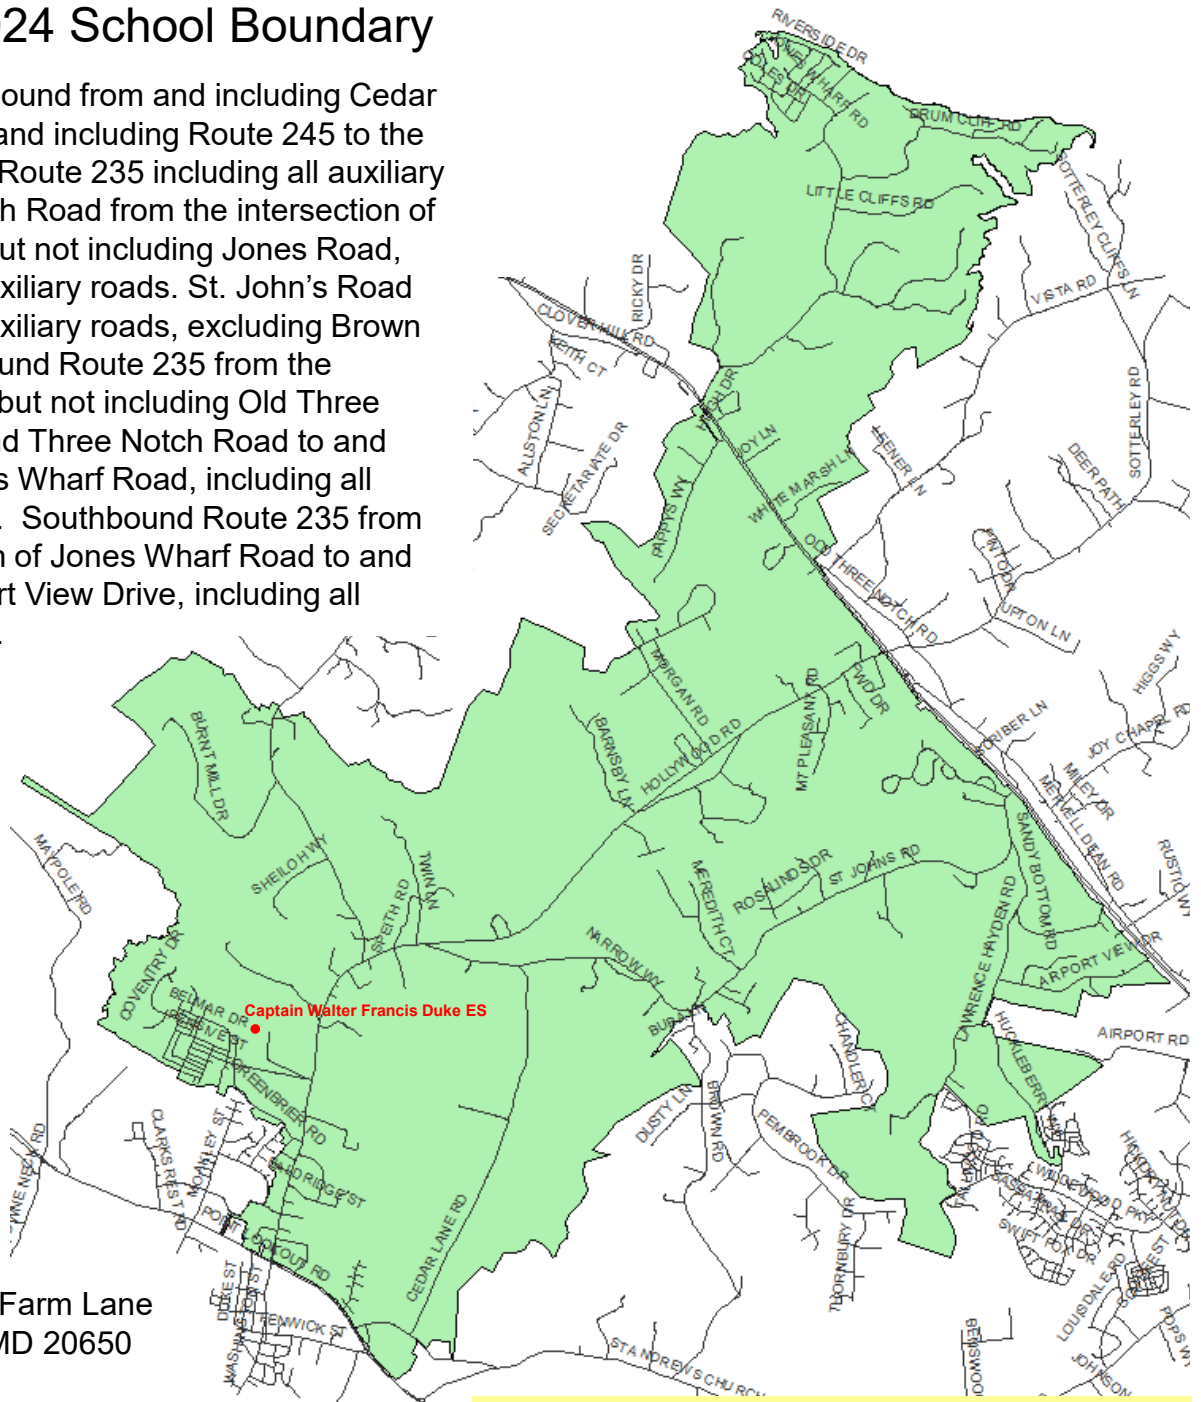

Captain Walter Francis Duke Elementary School

St. Mary's County Public Schools
Department of Capital Planning
27190 Point Lookout Road
Loveville, MD 20656
(301) 475-4256, ext. 6

2023 – 2024 School Boundary

Route 5 northbound from and including Cedar Lane Court to and including Route 245 to the intersection of Route 235 including all auxiliary roads. McIntosh Road from the intersection of Route 245 to but not including Jones Road, including all auxiliary roads. St. John's Road including all auxiliary roads, excluding Brown Road. Northbound Route 235 from the intersection of but not including Old Three Notch Road and Three Notch Road to and including Jones Wharf Road, including all auxiliary roads. Southbound Route 235 from the intersection of Jones Wharf Road to and including Airport View Drive, including all auxiliary roads.

23595 Hayden Farm Lane
Leonardtwn, MD 20650
(240) 309-4658

PreK – 5th grade

8:25 a.m. – 3:10 p.m. Daily Schedule
1:10 p.m. Early Dismissal

The information provided is only a guide to SMCPSS school district boundaries and facilities. SMCPSS has made substantial efforts to ensure the accuracy of the information. However, school boundary and facility information are subject to change. School boundaries may be unreliable for residents in new subdivisions or residents near a school district boundary. The user of this information understands the statements above and is taking full liability for any use of the data. For verification of any school boundary, please call the Department of Capital Planning at 301-475-4256, extension 6.