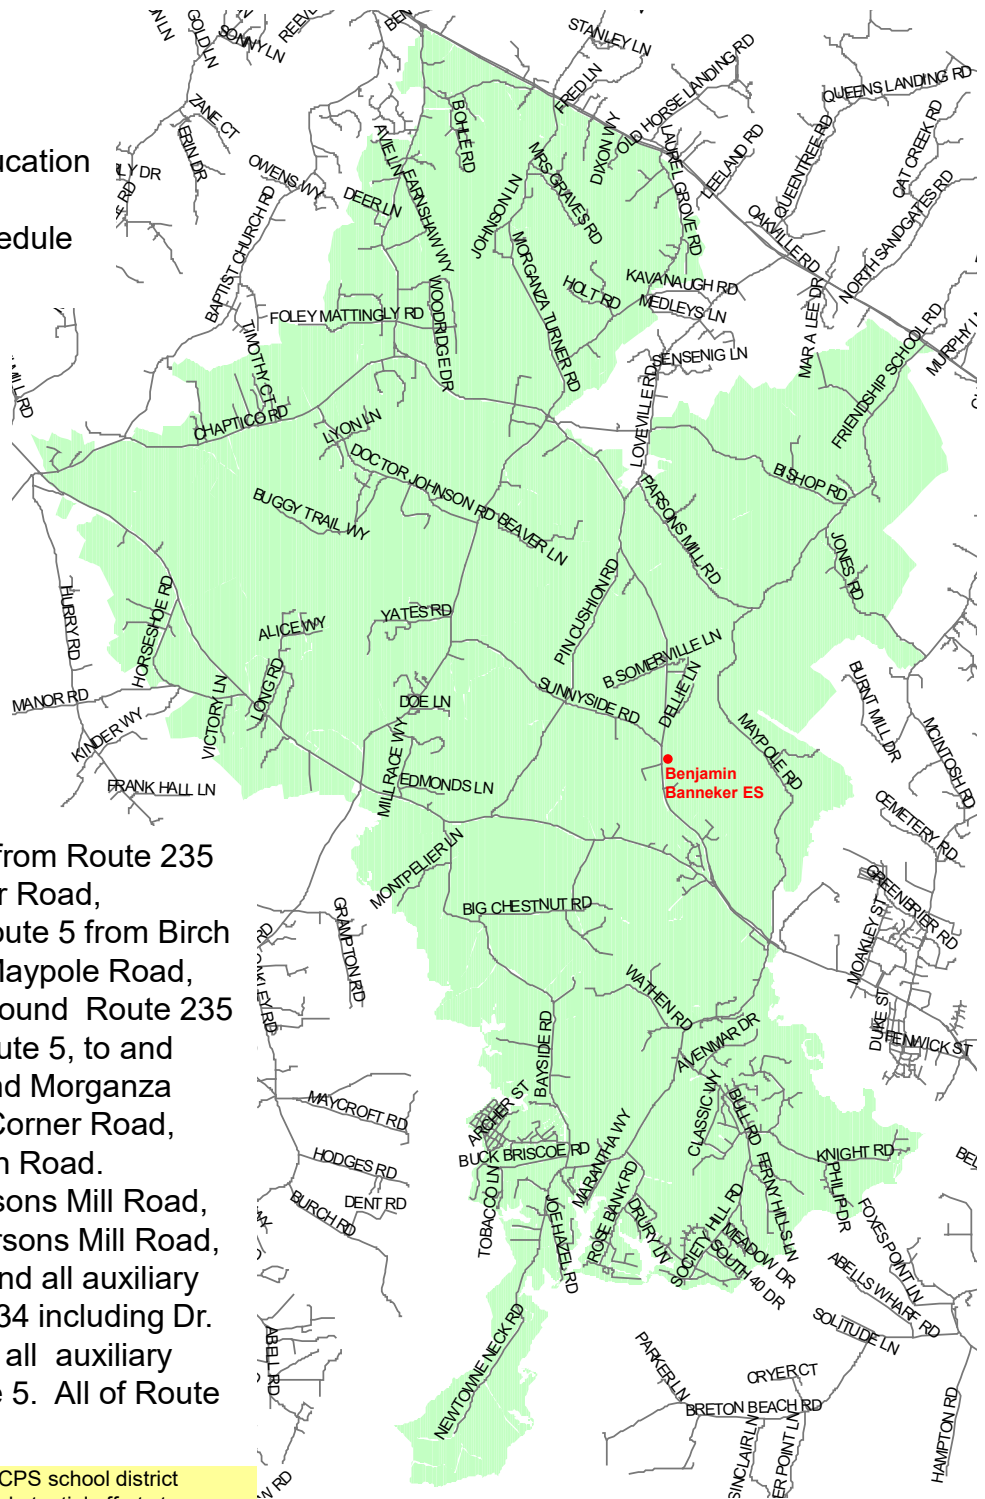

# Benjamin Banneker Elementary School

St. Mary's County Public Schools  
 Department of Capital Planning  
 27190 Point Lookout Road  
 Loveville, MD 20656  
 (301) 475-4256, ext. 6

27180 Point Lookout Road  
 Loveville, MD 20656  
 (301) 475-0260

PreK – 5<sup>th</sup> Grade & Special Education

9:00 a.m. - 3:45 p.m. Daily Schedule  
 1:45 p.m. Early Dismissal

Route 5 and all auxiliary roads from Route 235 to and including Harpers Corner Road, excluding Old Village Road. Route 5 from Birch Manor Drive, to and including Maypole Road, excluding Birch Manor. Southbound Route 235 and all auxiliary roads from Route 5, to and including Laurel Grove Road and Morganza Turner Road, excluding Busy Corner Road, Medley's Lane, and Kavanaugh Road. Friendship School Road to Parsons Mill Road, and including Bishop Road, Parsons Mill Road, and Jones Road. Route 242 and all auxiliary roads from Route 5 to Route 234 including Dr. Johnson Road. Route 234 and all auxiliary roads from Route 238 to Route 5. All of Route 243 and all auxiliary roads.