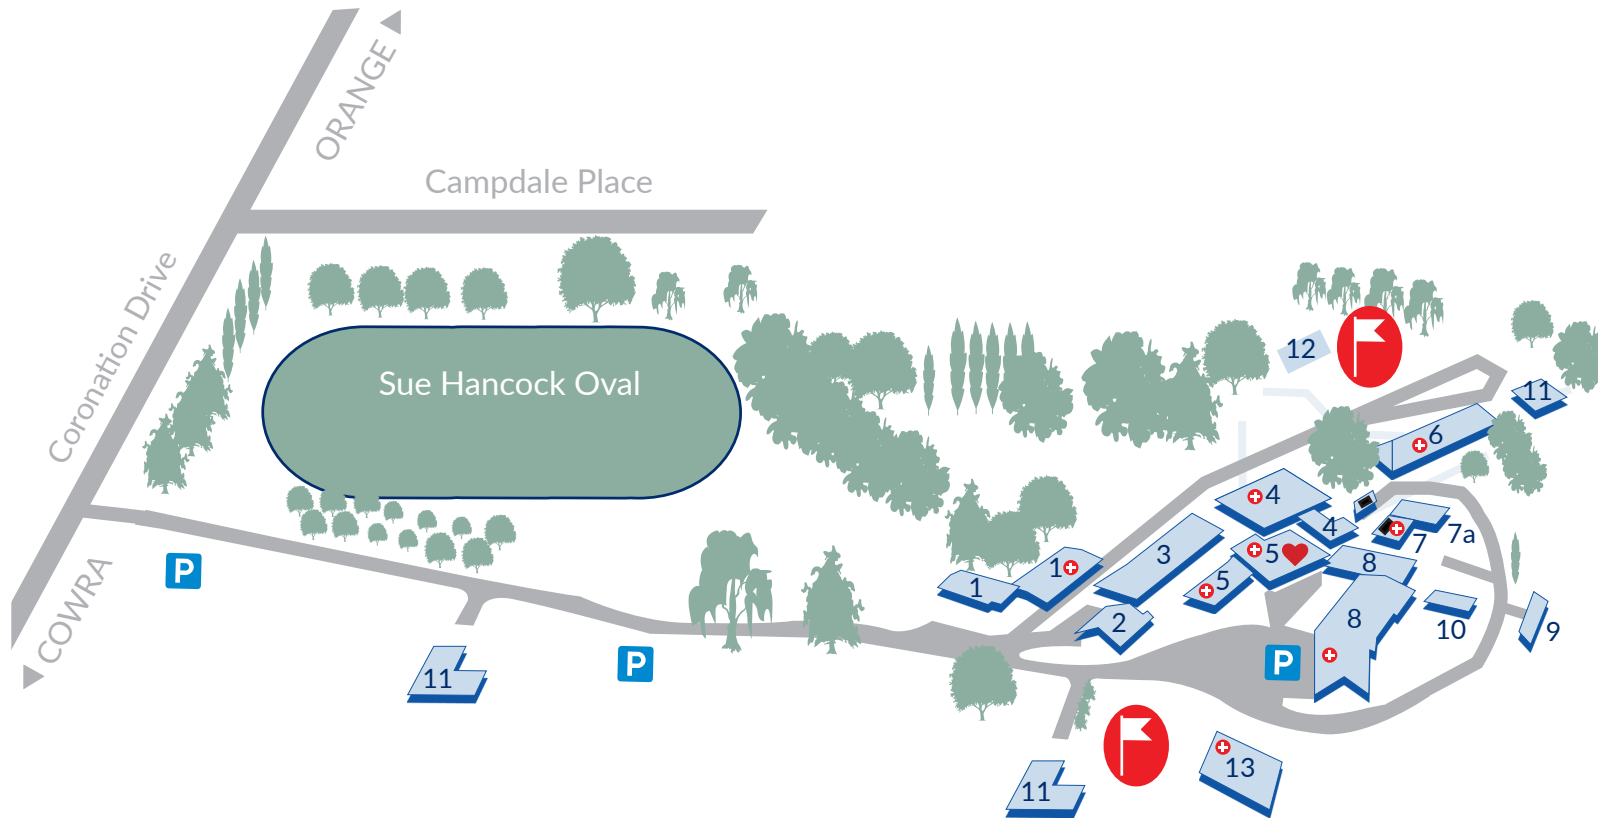

VISITORS MAP PLC Campus

- Parking
- Toilets
- Evacuation Assembly Points
- Defibrillator

1. Loader House
2. Old Chapel
3. Dorothy Knox Hall
4. Stuart Douglas House
5. Dining Room
6. New House
7. Laundry
- 7a. Student Laundry
8. Miller House
9. Grounds/Maintenance
10. Garage
11. Residence/s
12. Pool
13. Robyne Ridge Centre