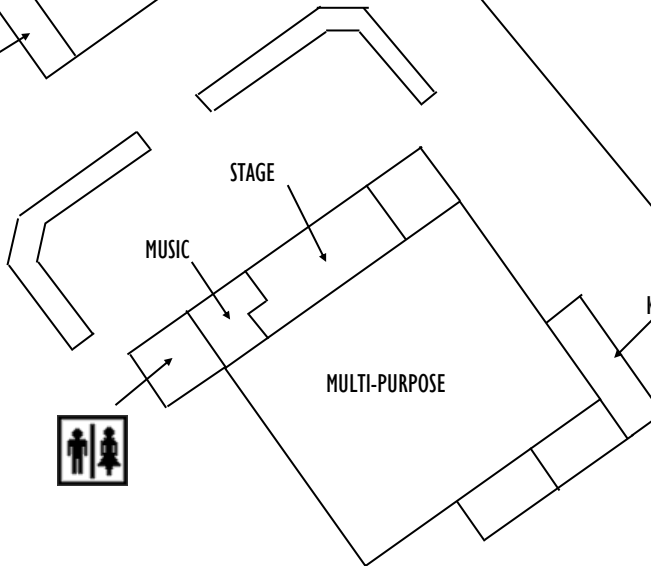

FIRE ACCESS LANE

HARD COURT

PRIMARY PLAYFIELD

KINDERGARTEN PLAYFIELD

Revised 7/27/23

FIRESTONE

NOT TO SCALE

Updated: 7/27/23

PARKING LOT

OLIVE GROVE ELEMENTARY SCHOOL
7926 FIRESTONE WAY
ANTELOPE, CA 95843