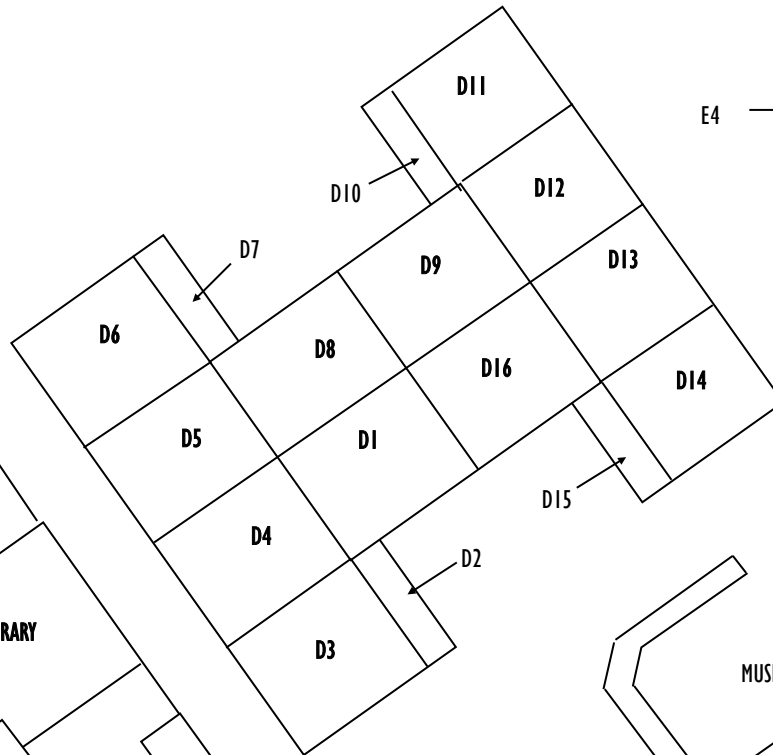

FIRE ACCESS LANE

HARD COURT

PRIMARY PLAYFIELD

KINDERGARTEN PLAYFIELD

Revised 7/27/23

FIRESTONE

NOT TO SCALE

Updated: 7/27/23

PARKING LOT

OLIVE GROVE ELEMENTARY SCHOOL
7926 FIRESTONE WAY
ANTELOPE, CA 95843