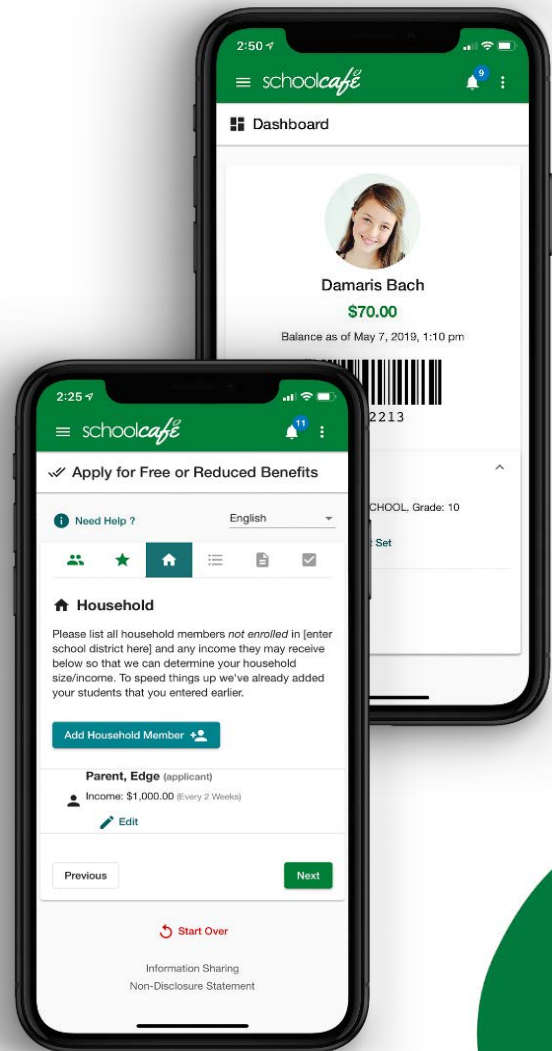

schoolcafé

One app for the entire cafeteria.

APPLY FOR FREE AND REDUCED MEALS

Apply, submit, and track your Free and Reduced Meal application from start to finish. Access Meal Eligibility Letters and respond to verification requests.

MANAGE BALANCES

Manage your child's cafeteria account, view purchase history, enable push notifications for low-balance alerts, add funds and setup auto-payments. A convenience fee of $2.25 per transaction will apply.

CREATE YOUR ACCOUNT TODAY!

Download the SchoolCafé mobile app from iTunes or Google Play, or visit www.SchoolCafe.com/K12Food on the web.

Need Help? Call SchoolCafe Customer Care at 855-729-2328 (option 2)

Get It Now

This institution is an equal opportunity provider.