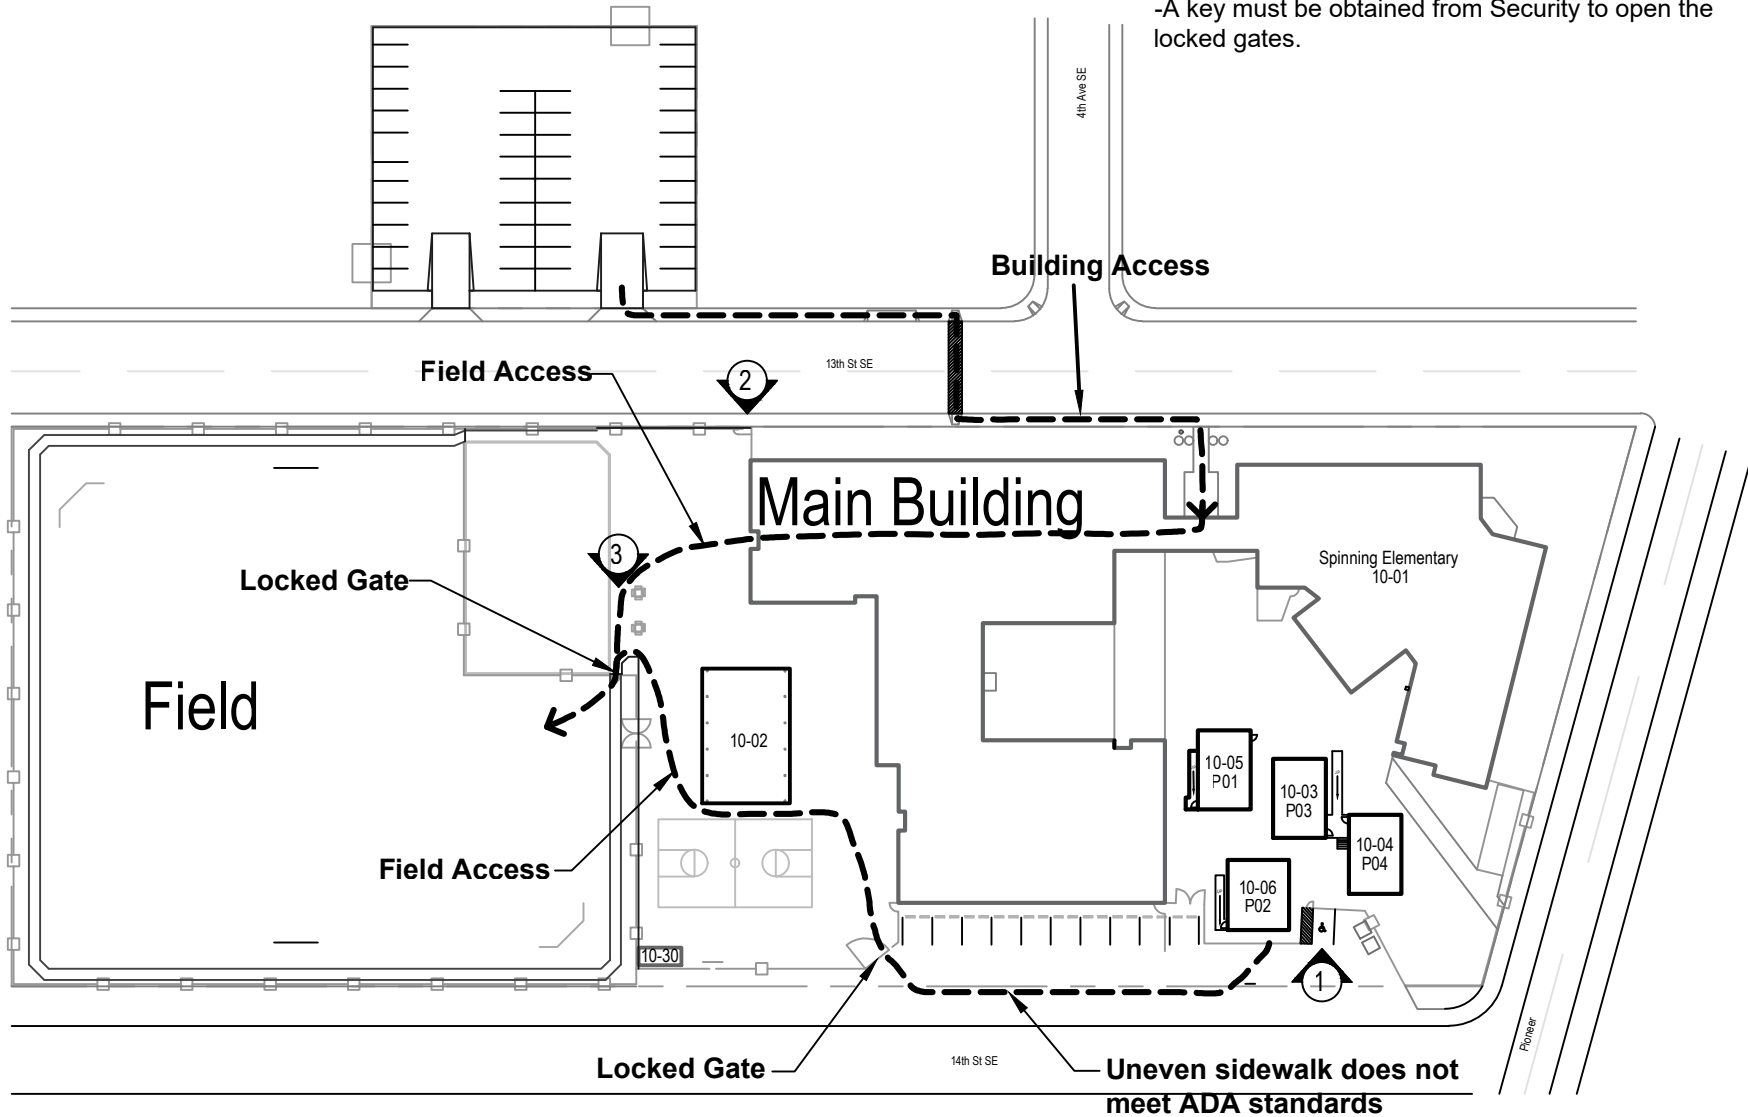

NOTES:

- There is no way to reach the play area without going through the building
- A key must be obtained from Security to open the locked gates.

Site Access Plan
Spinning Elementary School
1306 E. Pioneer
Puyallup, WA 98372

Spinning Field and Building Access Picture Index

1

ADA stall on 15th St SE. Enter site through the gate located at end of hatched crosswalk for portable access. Note that doors for building are locked, and there is no site access. For site access from this spot, follow sidewalk south and enter through gates. Note that the ground is uneven, and does not meet all ADA standards.

2

Entrance to site from 13th St SE does not meet ADA standards due to the fact that there is no ramp. For site access, enter through main entrance during school hours.

3

Once in the play area, enter the field through the gate next to the play pit.