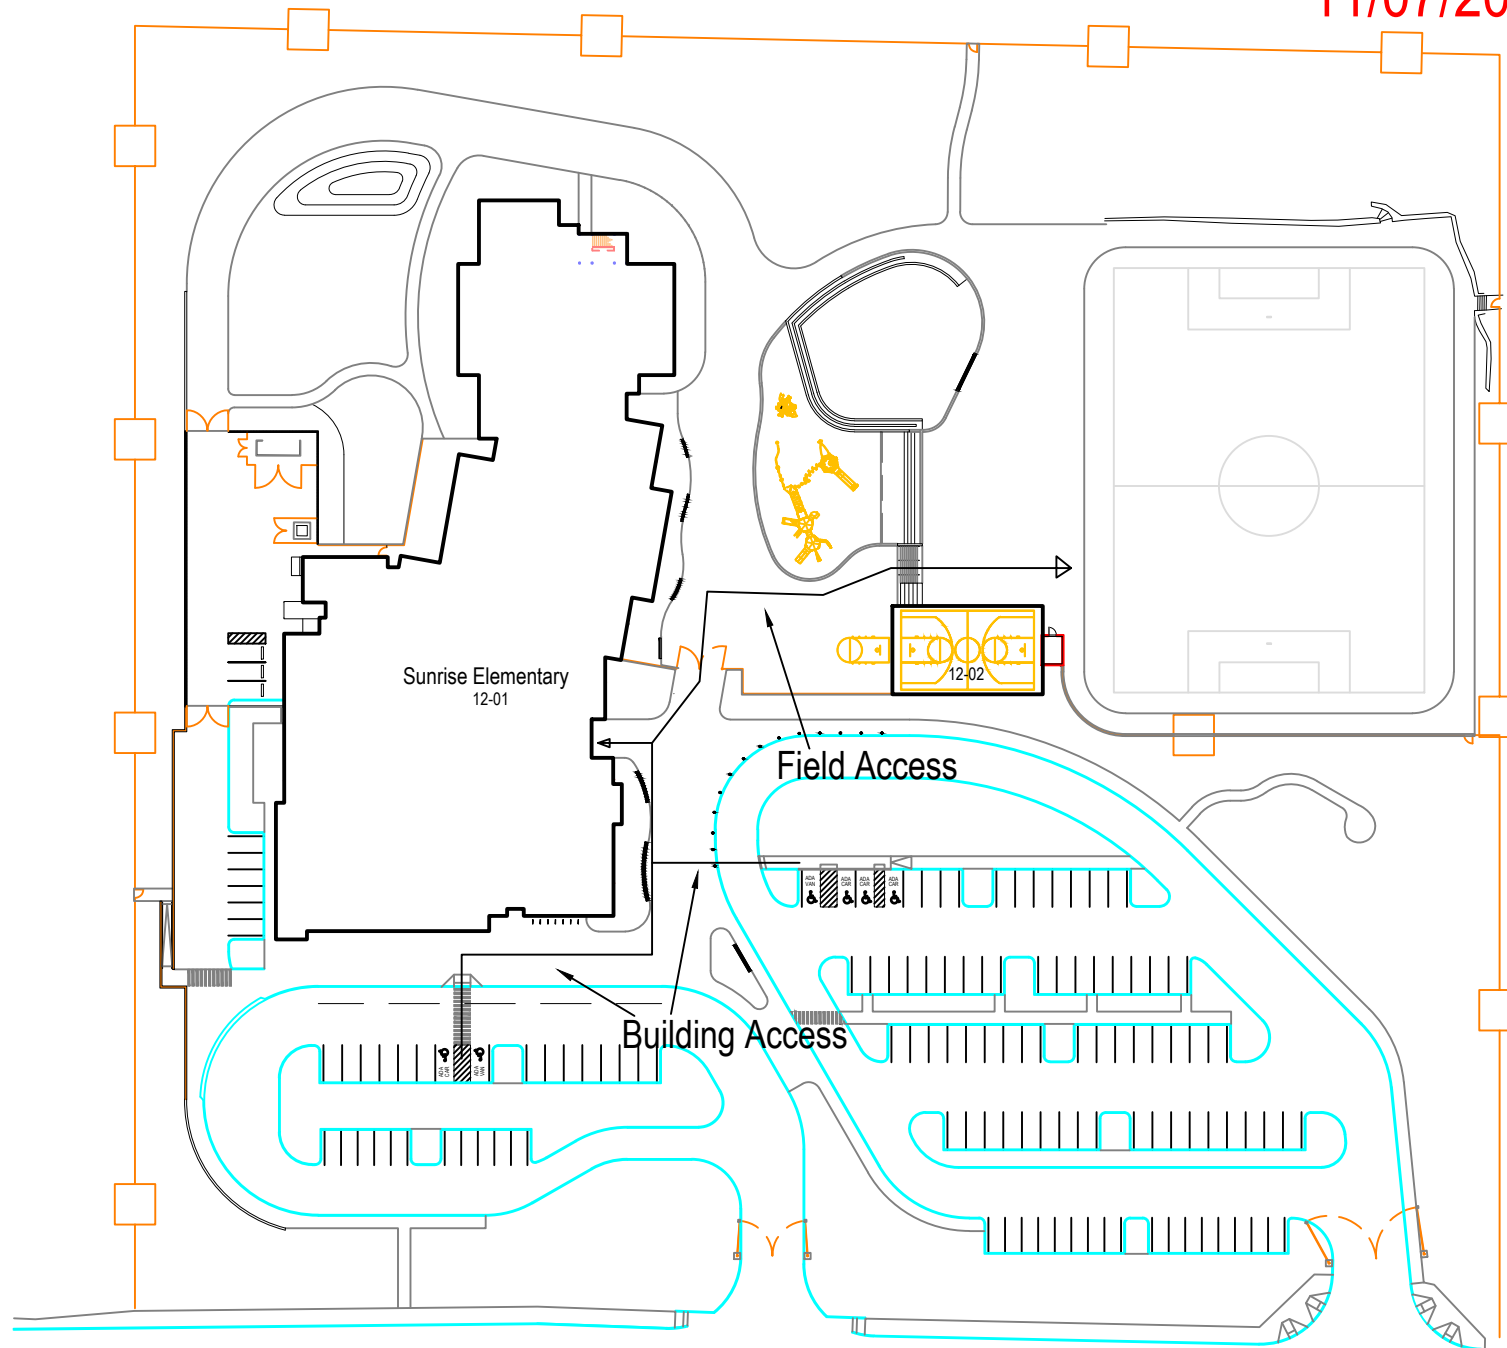

Work in Progress  
11/07/2019

Site Access Plan  
Sunrise Elementary School  
2323 39th Ave SE  
Puyallup, WA 98374

Scale:

Drawn By:  
RG

Date:  
Nov. 2019

Site/ Bldg/ Floor No.  
12-Site

Range/ Township/ Section:

Parcel Numbers(s):

Sheet No.