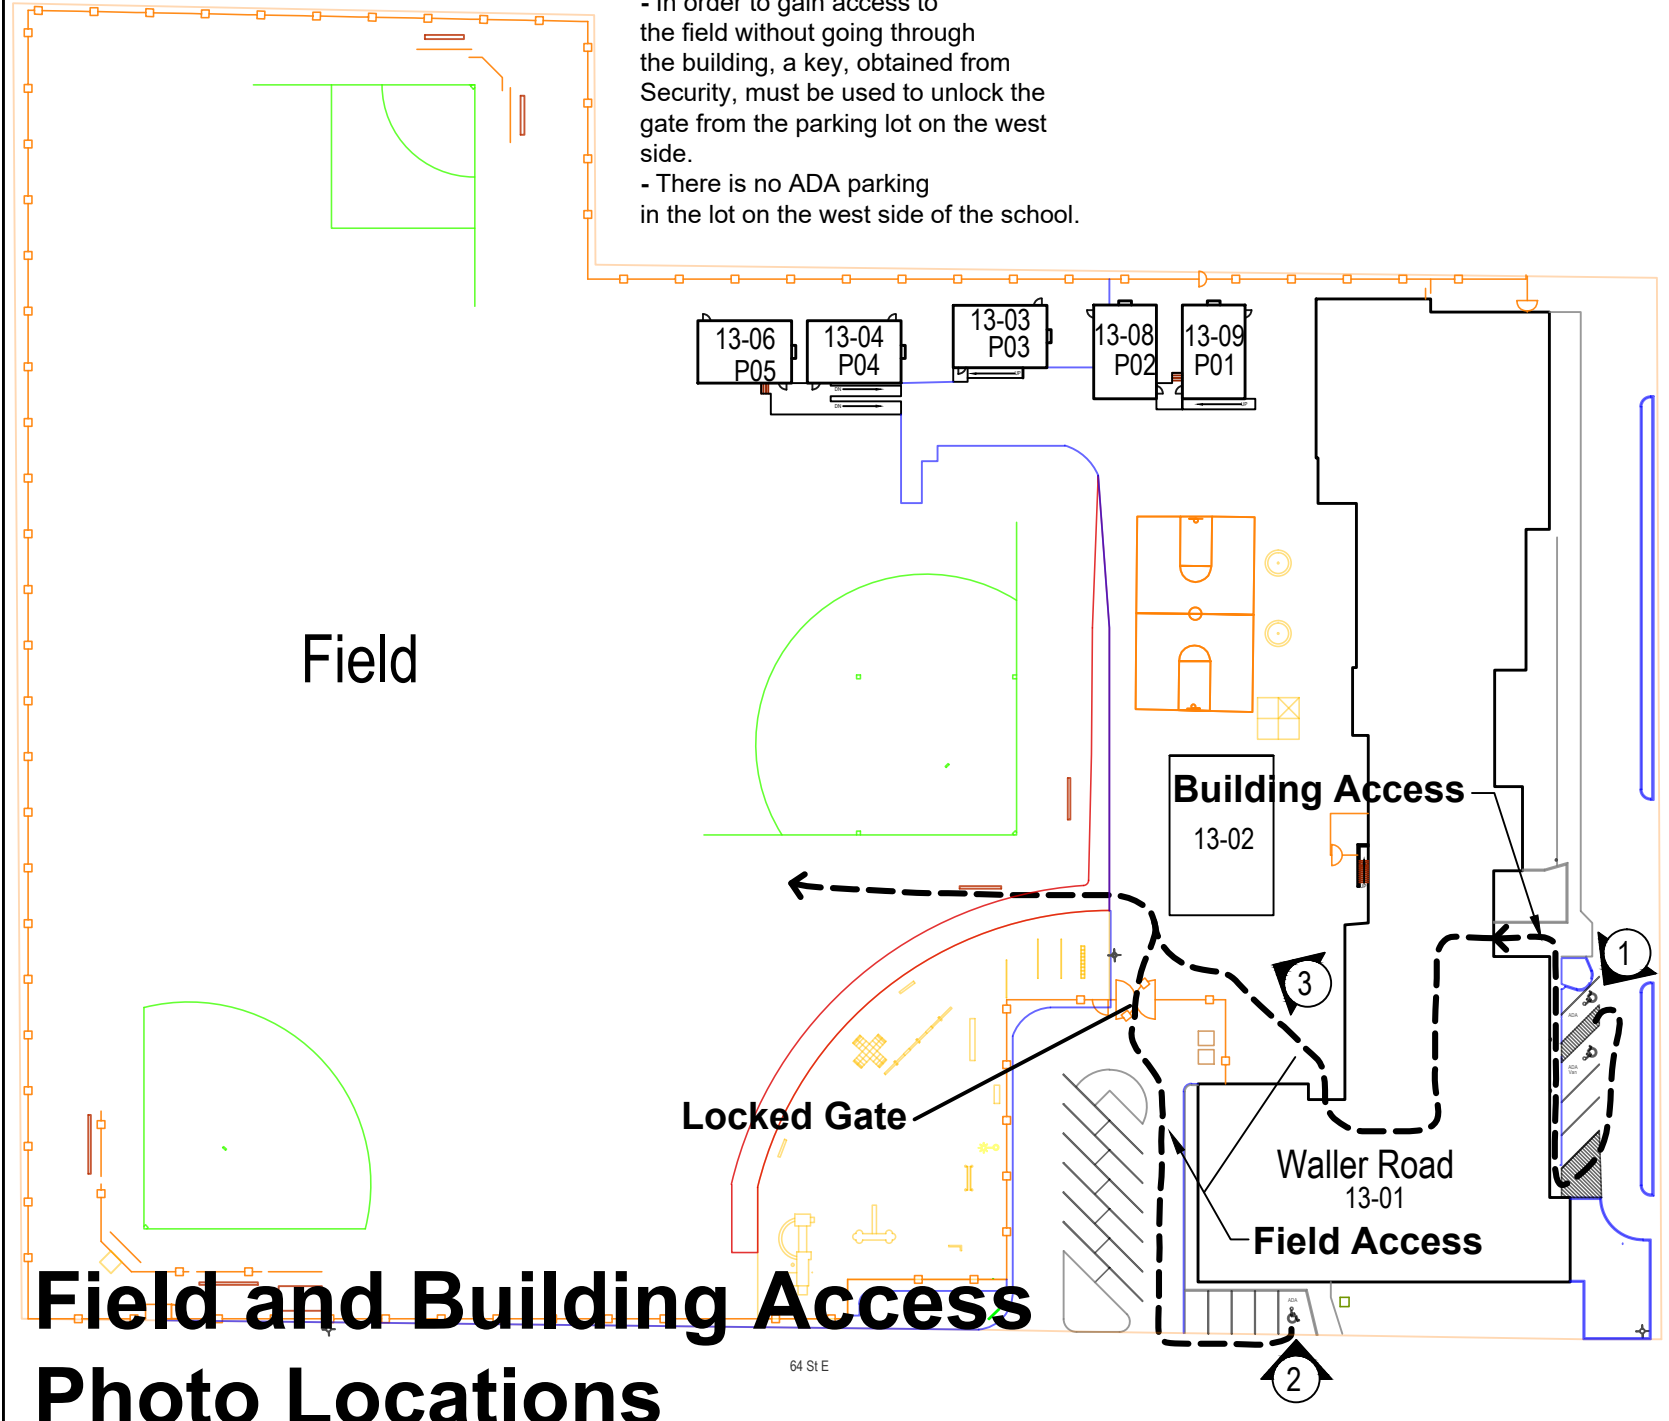

NOTES:

- In order to gain access to the field without going through the building, a key, obtained from Security, must be used to unlock the gate from the parking lot on the west side.
- There is no ADA parking in the lot on the west side of the school.

Field and Building Access Photo Locations

Site Access Plan
Waller Road Elementary School
6312 Waller Rd
Tacoma WA, 98443

Scale: NTS
Drawn By: RG
Date: May 2019
Site/ Bldg/ Floor No. 13-Site
Range/ Township/ Section: 03-20-23
Parcel Number(s): 0320233097

Sheet No.
C1 of 1

Waller Road Field and Building Access Picture Index

1

ADA stalls in parking lot. For field and/or building access, continue north along the sidewalk and enter through the front doors.

3

From either the field gate on the west side, or by going through the building, access may be gained by continuing across the asphalt play area to the field.

2

On the south side of the building, there is a car accessible parking spot however, there is no crosswalk. Note that this stall does not meet all ADA standards. There is a field gate on the west side of the building. A key to open this gate may be obtained from Security. All visitors must check in at the front office.