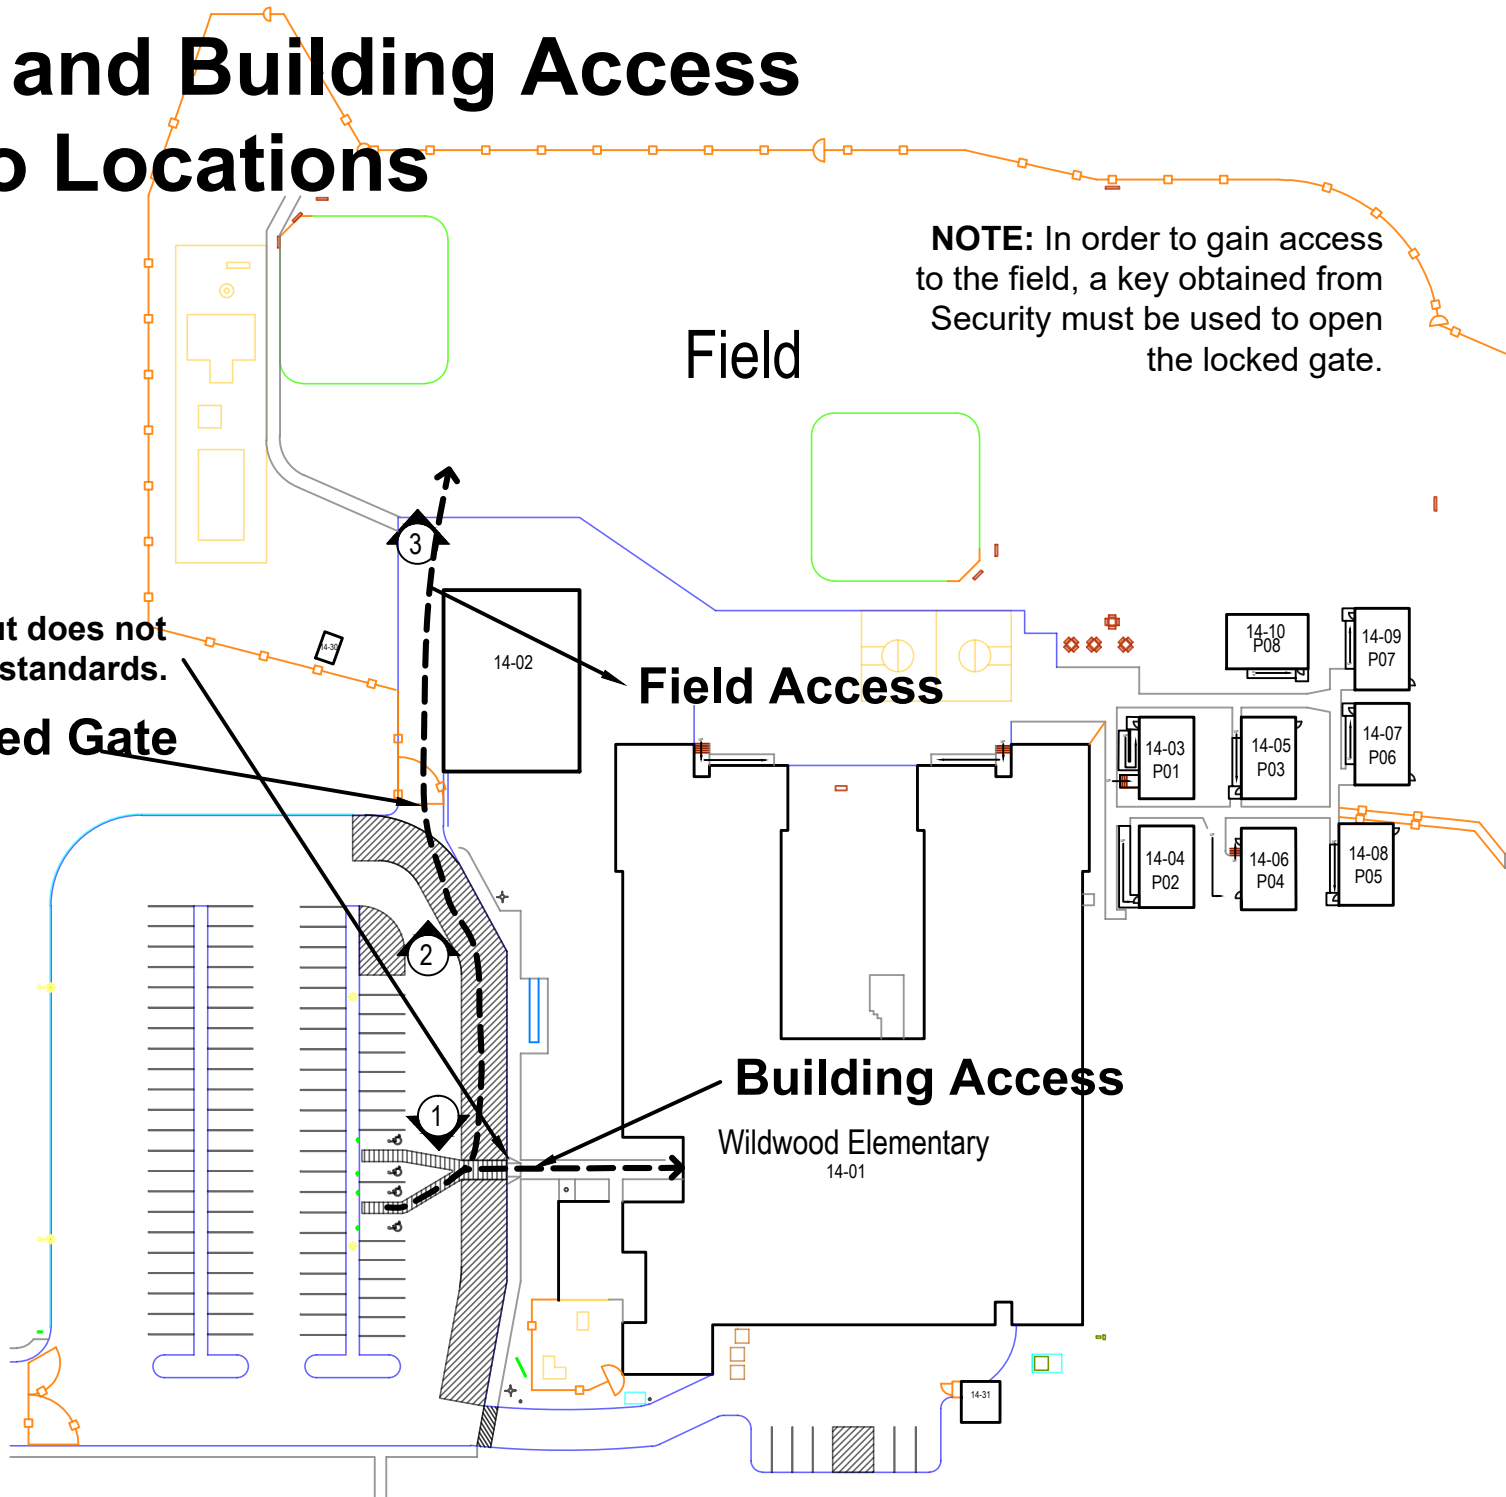

Field and Building Access Photo Locations

NOTE: In order to gain access to the field, a key obtained from Security must be used to open the locked gate.

Curb cut does not meet ADA standards.

Locked Gate

Field Access

Building Access

Wildwood Elementary
14-01

26 Ave. SE

Site Access Plan
Wildwood Elementary School
1601 26th Ave SE
Puyallup, WA 98374

Scale:
NTS

Drawn By:
RG

Date:
May 2019

Site/ Bldg/ Floor No.
14-Site

Range/ Township/ Section:
04-19-03

Parcel Number(s):
0419031005

Sheet No.

C1 of 1

Wildwood Field and Building Access Picture Index

1

ADA parking stalls at Wildwood. Note that the stalls do not meet all ADA standards. For building and/or field access, use the crosswalk directing you toward the building. For building access, continue up the curb cut, onto the sidewalk, and straight to the building.

3

To reach the field, continue north from the vehicle gate, straight to the field.

2

For field access, continue north on the asphalt, following the painted yellow hatching. The vehicle gate is often locked. Obtain a key from Security.