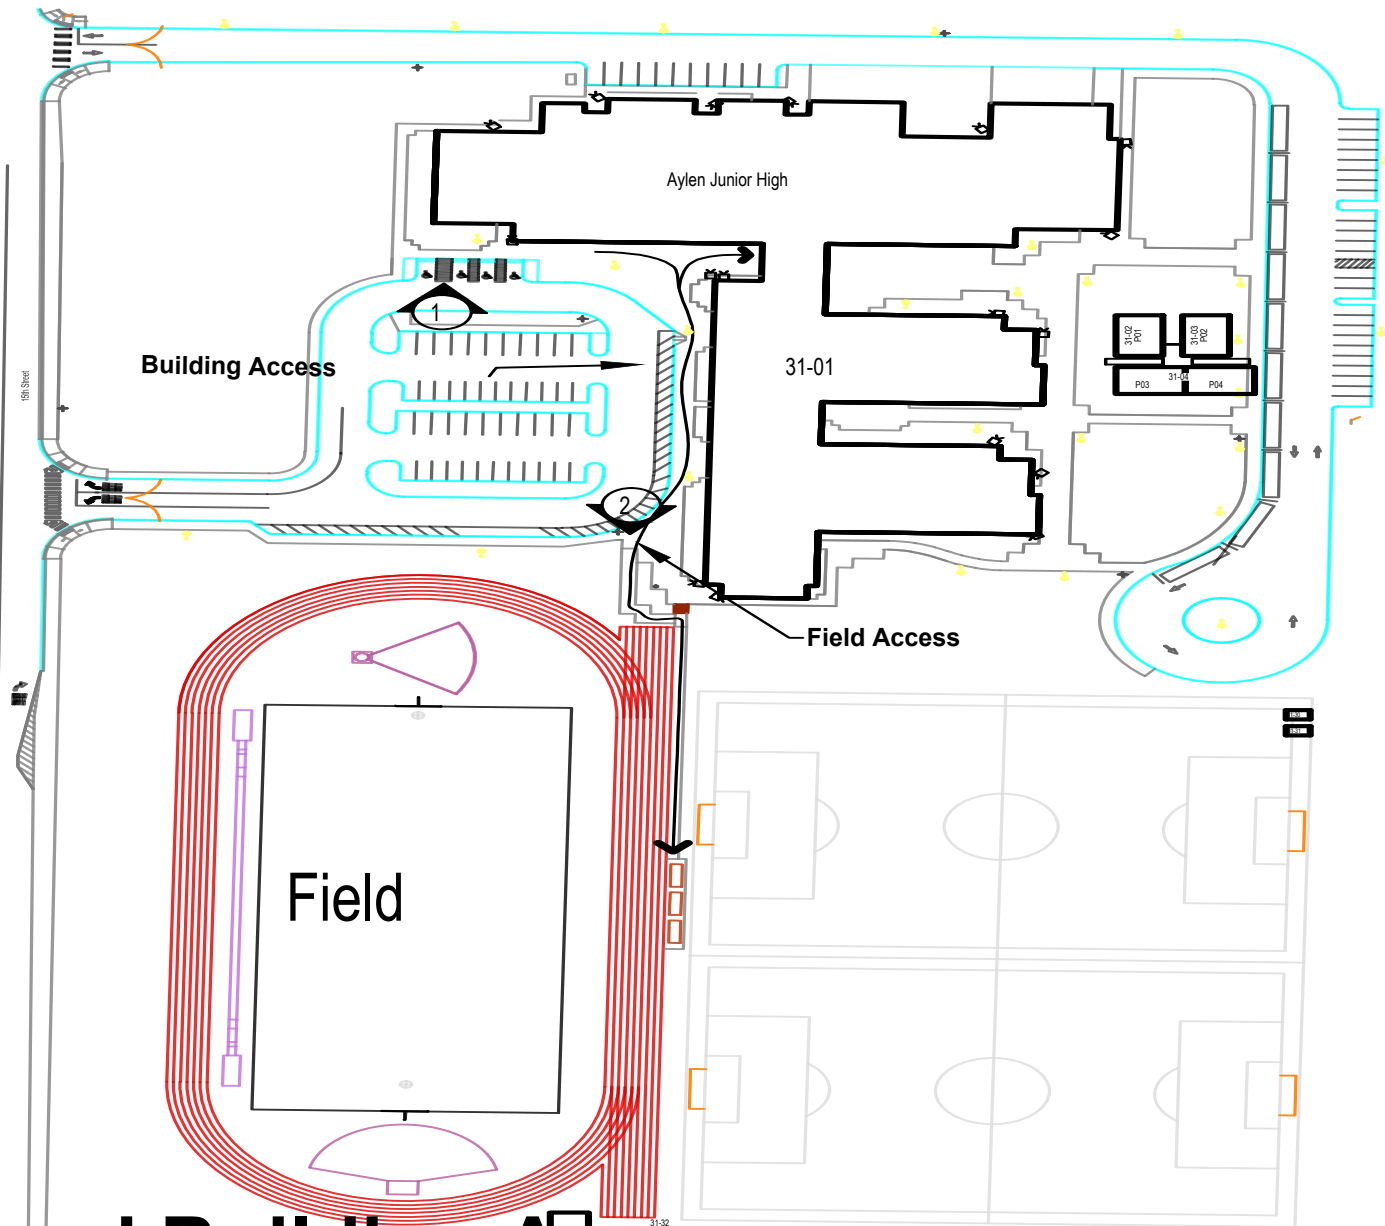

Field and Building Access Photo Locations

Site Access Plan
Aylen Junior High School
101 15th St. S.W.
Puyallup, WA 98371

Scale:
3/512" = 1'

Drawn By:
RG

Date:
June 2019

Site/ Bldg/ Floor No.
31-Site

Range/ Township/ Section:
3/512" = 1'

Parcel Number(s):
0420282070

Sheet No.

C1 of 1

Aylen Field and Building Access Picture Index

1

From ADA stalls, follow the sidewalk east for building access.

2

For field access, Follow the sidewalk south to the field.

PUYALLUP
SCHOOL DISTRICT
A Tradition of Excellence

ADA Site Photos
Aylen Junior High School
101 15th St. S.W.
Puyallup, WA 98371

Scale: NTS
Drawn By: RG
Date: June 2019
Site/ Bldg/ Floor No. 31-Site
Range/ Township/ Section:
Parcel Number(s):
Sheet No.