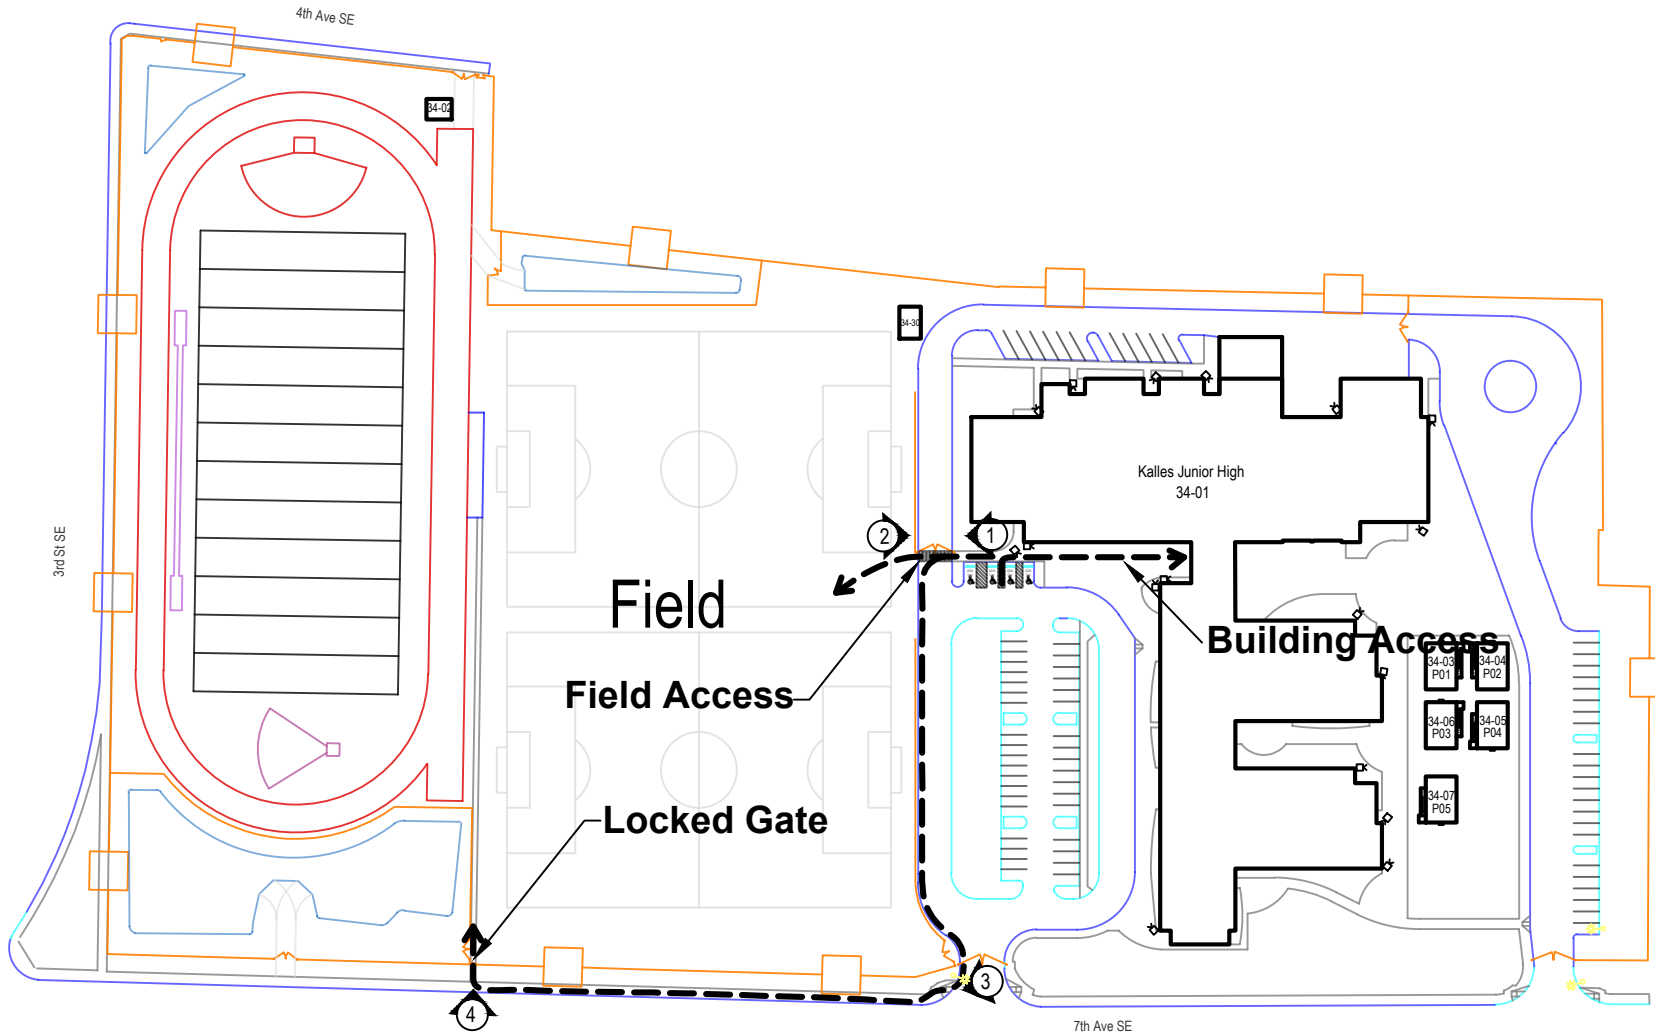

NOTES:

- In order to gain access to the site, a key must be obtained from Security to open the locked gates.

Field and Building Access Photo Locations

Site Access Plan
Kalles Junior High School
501 7th Ave S.E.
Puyallup, WA 98372

1

To get to soccer fields from ADA stalls, go across the crosswalk onto the fields.

2

To get into the building from ADA stalls get onto the sidewalk and follow it directly into the main entry.

3

To get to the football field from ADA stalls go across the parking lot (south), down the sidewalk (west) to chainlink gate.

4

To get to the football field from ADA stalls follow directions from picture 3, then go through gate and head down paved path.

Scale:
NTS

Drawn By:
RG

Date:
June 2019

Site/ Bldg/ Floor No.
34-Site

Range/ Township/ Section:

Parcel Number(s):

Sheet No.