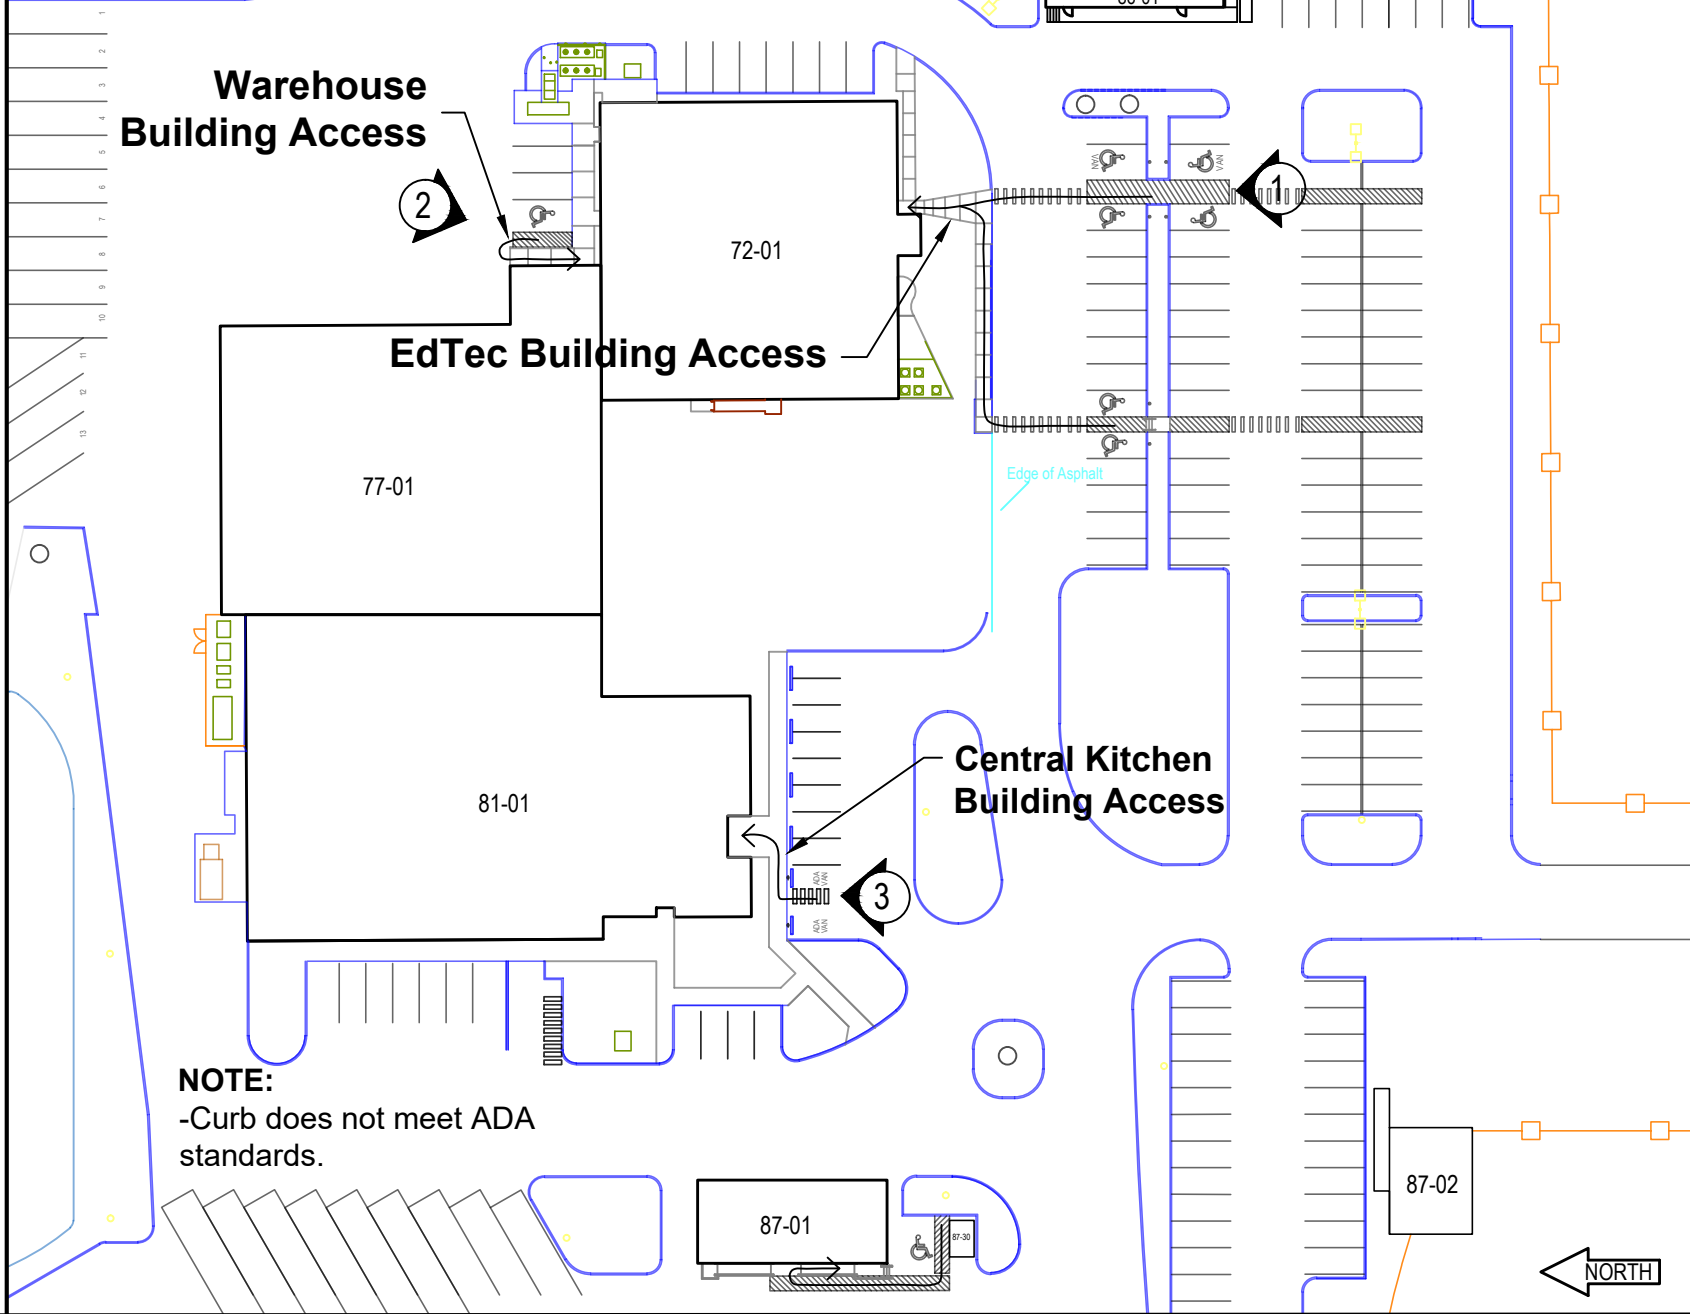

# Building Access Photo Locations

**NOTE:**  
-Curb does not meet ADA standards.

Warehouse/Central Kitchen/EdTec Building Access Picture Index

1

From ADA stalls continue on the hatched area to the nearest door for building access to EdTec.

2

Another ADA stall behind the building. For building access to warehouse, must enter through the central kitchen building.

3

From ADA stalls continue on the sidewalk just north to the nearest door for building access to the Central Kitchen.

Scale:  
NTS

Drawn By:  
RG

Date:  
July 2019

Site/ Bldg/ Floor No.  
72,77,81-Site

Range/ Township/ Section:

Parcel Numbers(s):

Sheet No.