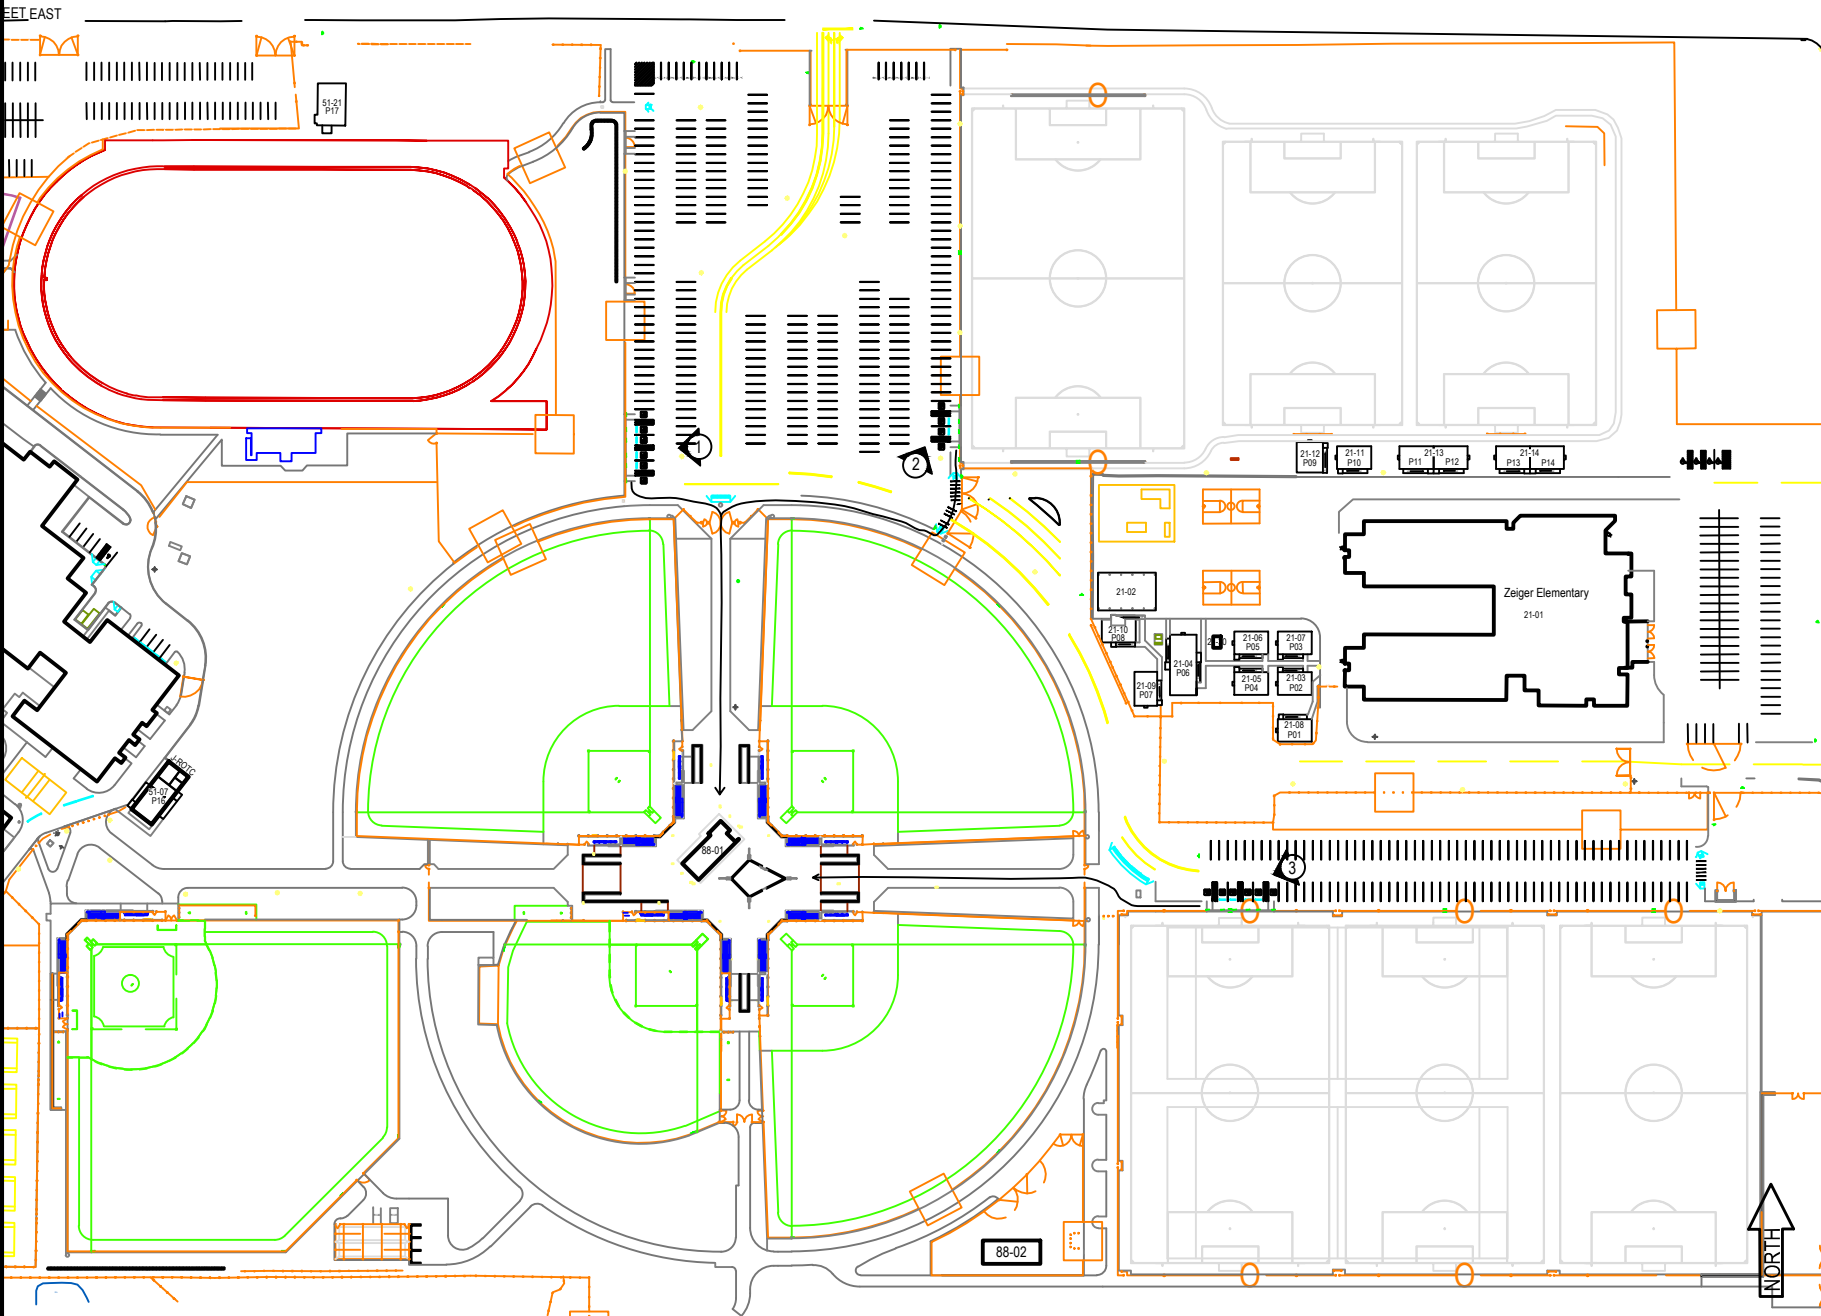

Heritage Recreation Fields Site Plan Access

NOTE:
 -A key may be obtained from Security to open the locked gates.

Site Access Plan
 Heritage Recreation Fields
 9010 128th St E
 Puyallup, WA 98373

Scale: NTS
 Drawn By: RG
 Date: July 2019
 Site/ Bldg/ Floor N
 88-Site
 Range/ Township/ St

Parcel Number(s)
 041916200

Sheet No.
 C1 of

Heritage Recreation Fields ADA Site Photos

1

From ADA stalls follow path south to field access.

2

From ADA stalls follow path south to field access.

3

From ADA stalls follow path west to field access.