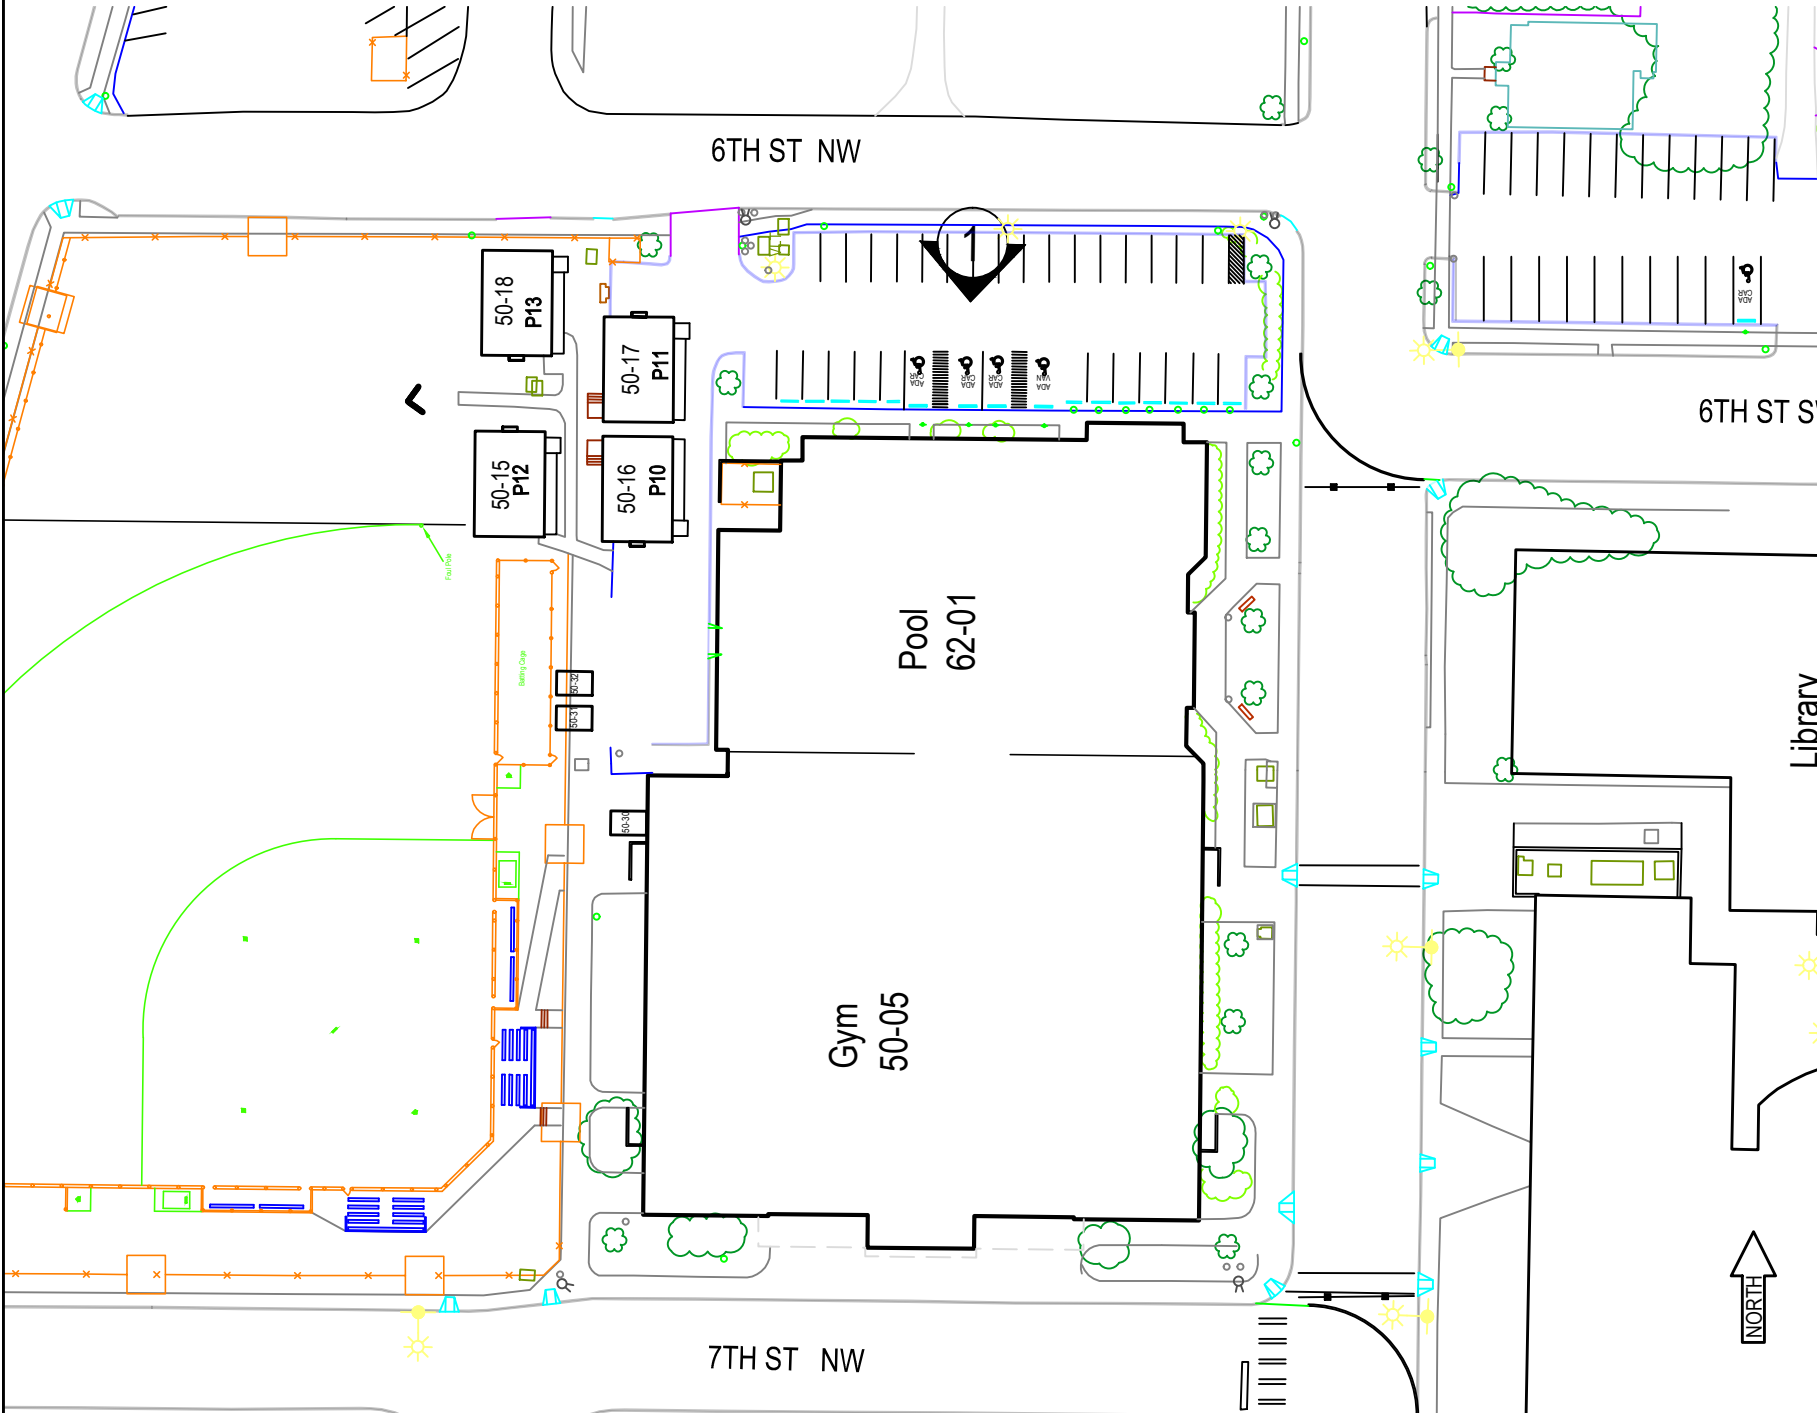

PHS Pool Building - Site Plan Access

Site Access Plan
 Puyallup High School
 Pool 105 7th St. S.W..
 Puyallup, WA 98371

Scale:
 1"=100'

Drawn By:
 RG

Date:
 July 2019

Site/ Bldg/ Floor No.
 62-Site

Range/ Township/ Section:
 04-20-28

Parcel Number(s):
 5505000010
 5870000150

Sheet No.

C1 of 1

PHS Pool Building ADA Site Photo

1

From ADA stalls on side of building, continue along the sidewalk to the south side of the building, and use the doors to gain access to the pool building.

ADA Site Photos
Puyallup High School Pool
105 7th St. S.W.
Puyallup, WA 98371

Scale:
NTS

Drawn By:
RG

Date:
July 2019

Site/ Bldg/ Floor No.
62-Site

Range/ Township/ Section:

Parcel Numbers(s):

Sheet No.