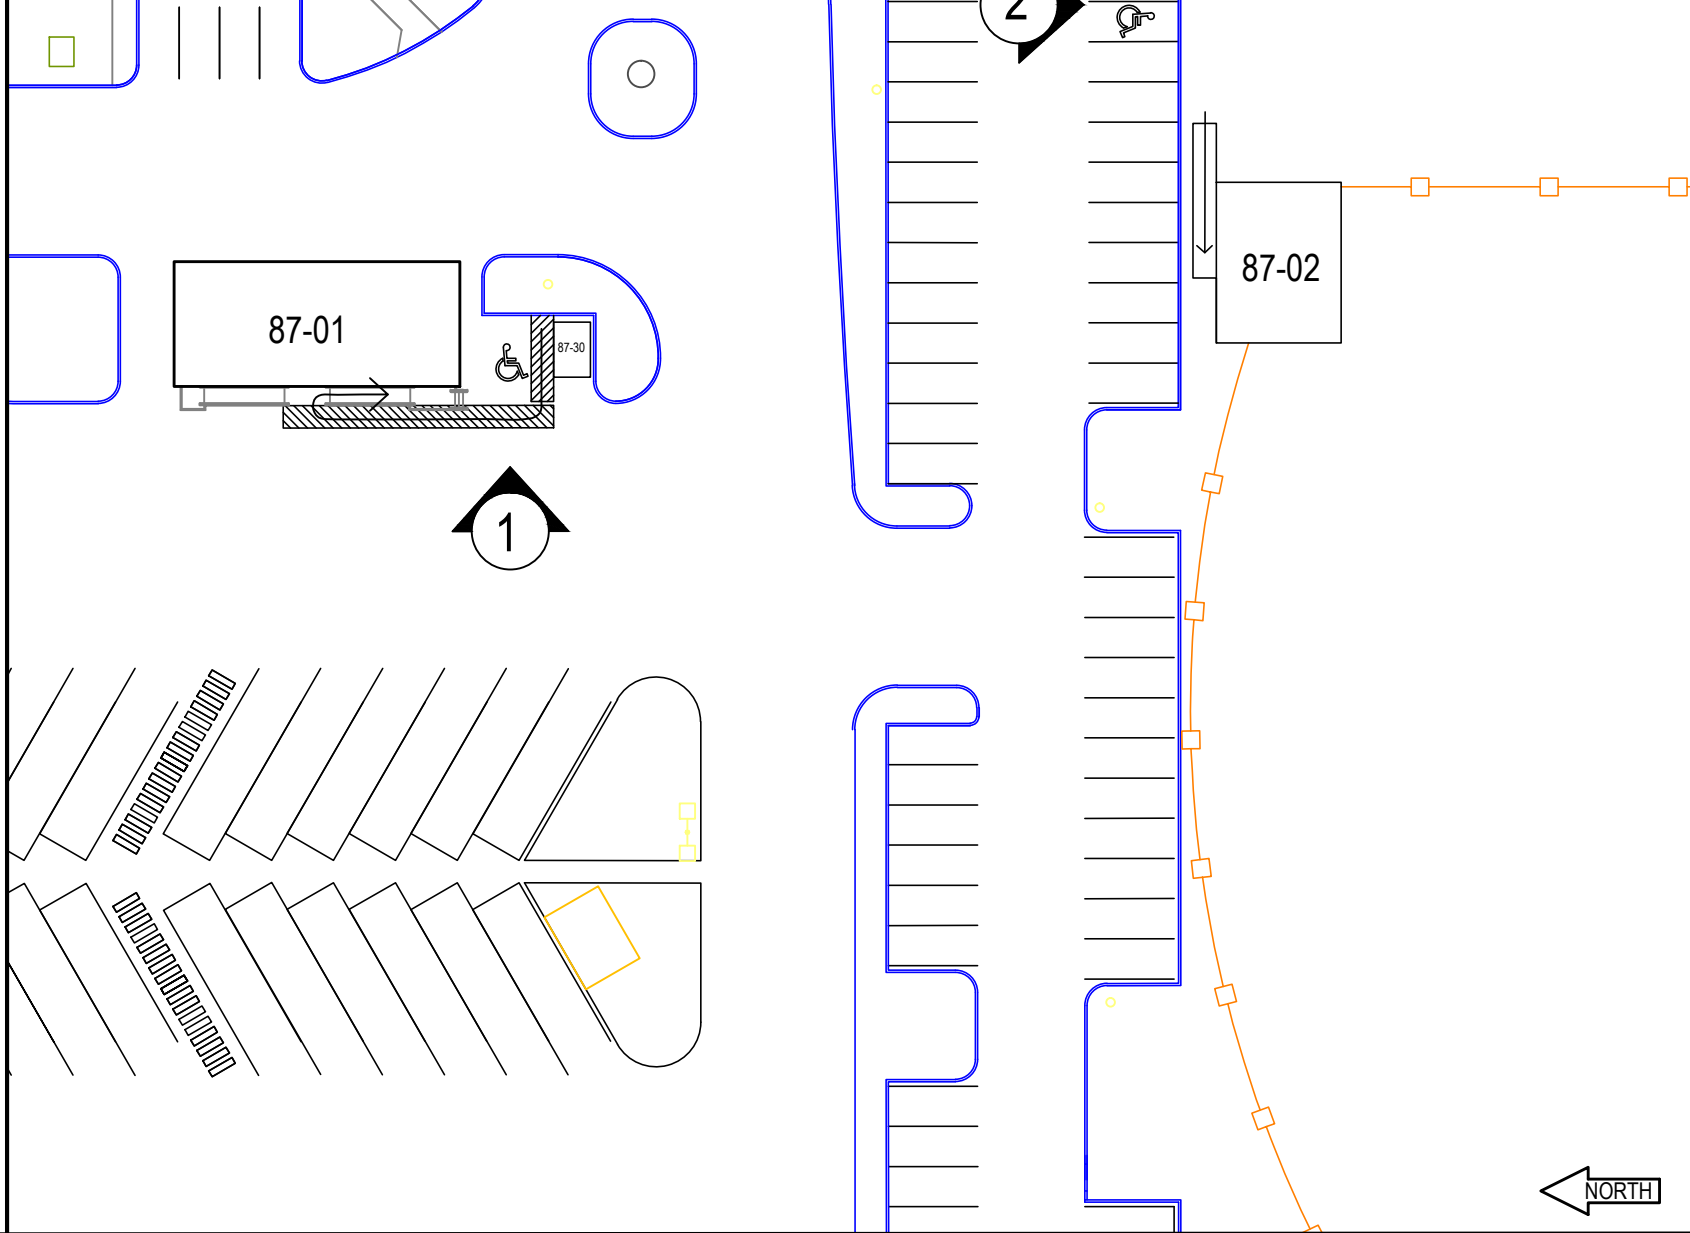

SH/Transportation Site Plan Access

Photo Locations

PUYALLUP
SCHOOL DISTRICT
A Tradition of Excellence

Site Access Plan
South Hill Transportation
1501 39th AVE SW
Puyallup, WA 98373

Scale:
1"=60'

Drawn By:
RG

Date:
July 2019

Site/ Bldg/ Floor No.
87-Site

Range/ Township/ Section:
04-19-04

Parcel Number(s):
0419043117

Sheet No.

C1 of 1

South Hill Transportation ADA Site Photos

1

2

For building access, use the ADA stall next to the buildings and follow the ramps.