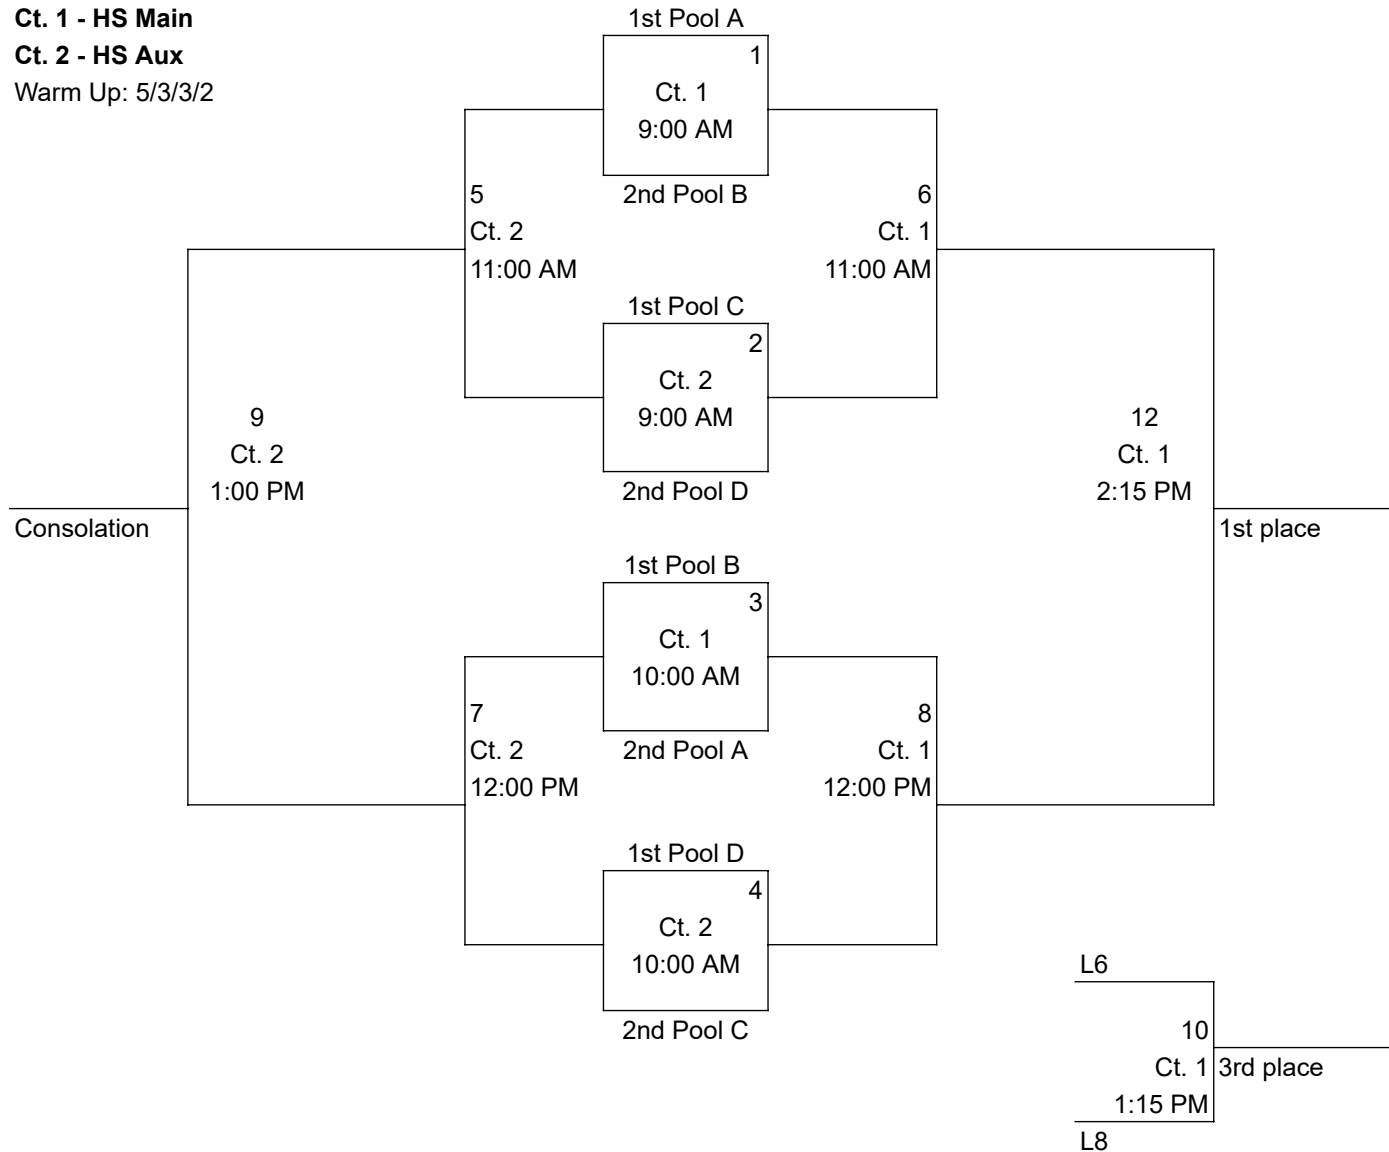

Gold Division Bracket Play - Saturday, Aug. 26 @ Rockdale High School

Games will roll as soon as previous game is finished.

Best 2 out of 3 to 25, cap at 30.

Top Team is Home Team

Ct. 1 - HS Main

Ct. 2 - HS Aux

Warm Up: 5/3/3/2

500 Childress Dr,
Rockdale, TX
76567

****15 Min Break for L8****