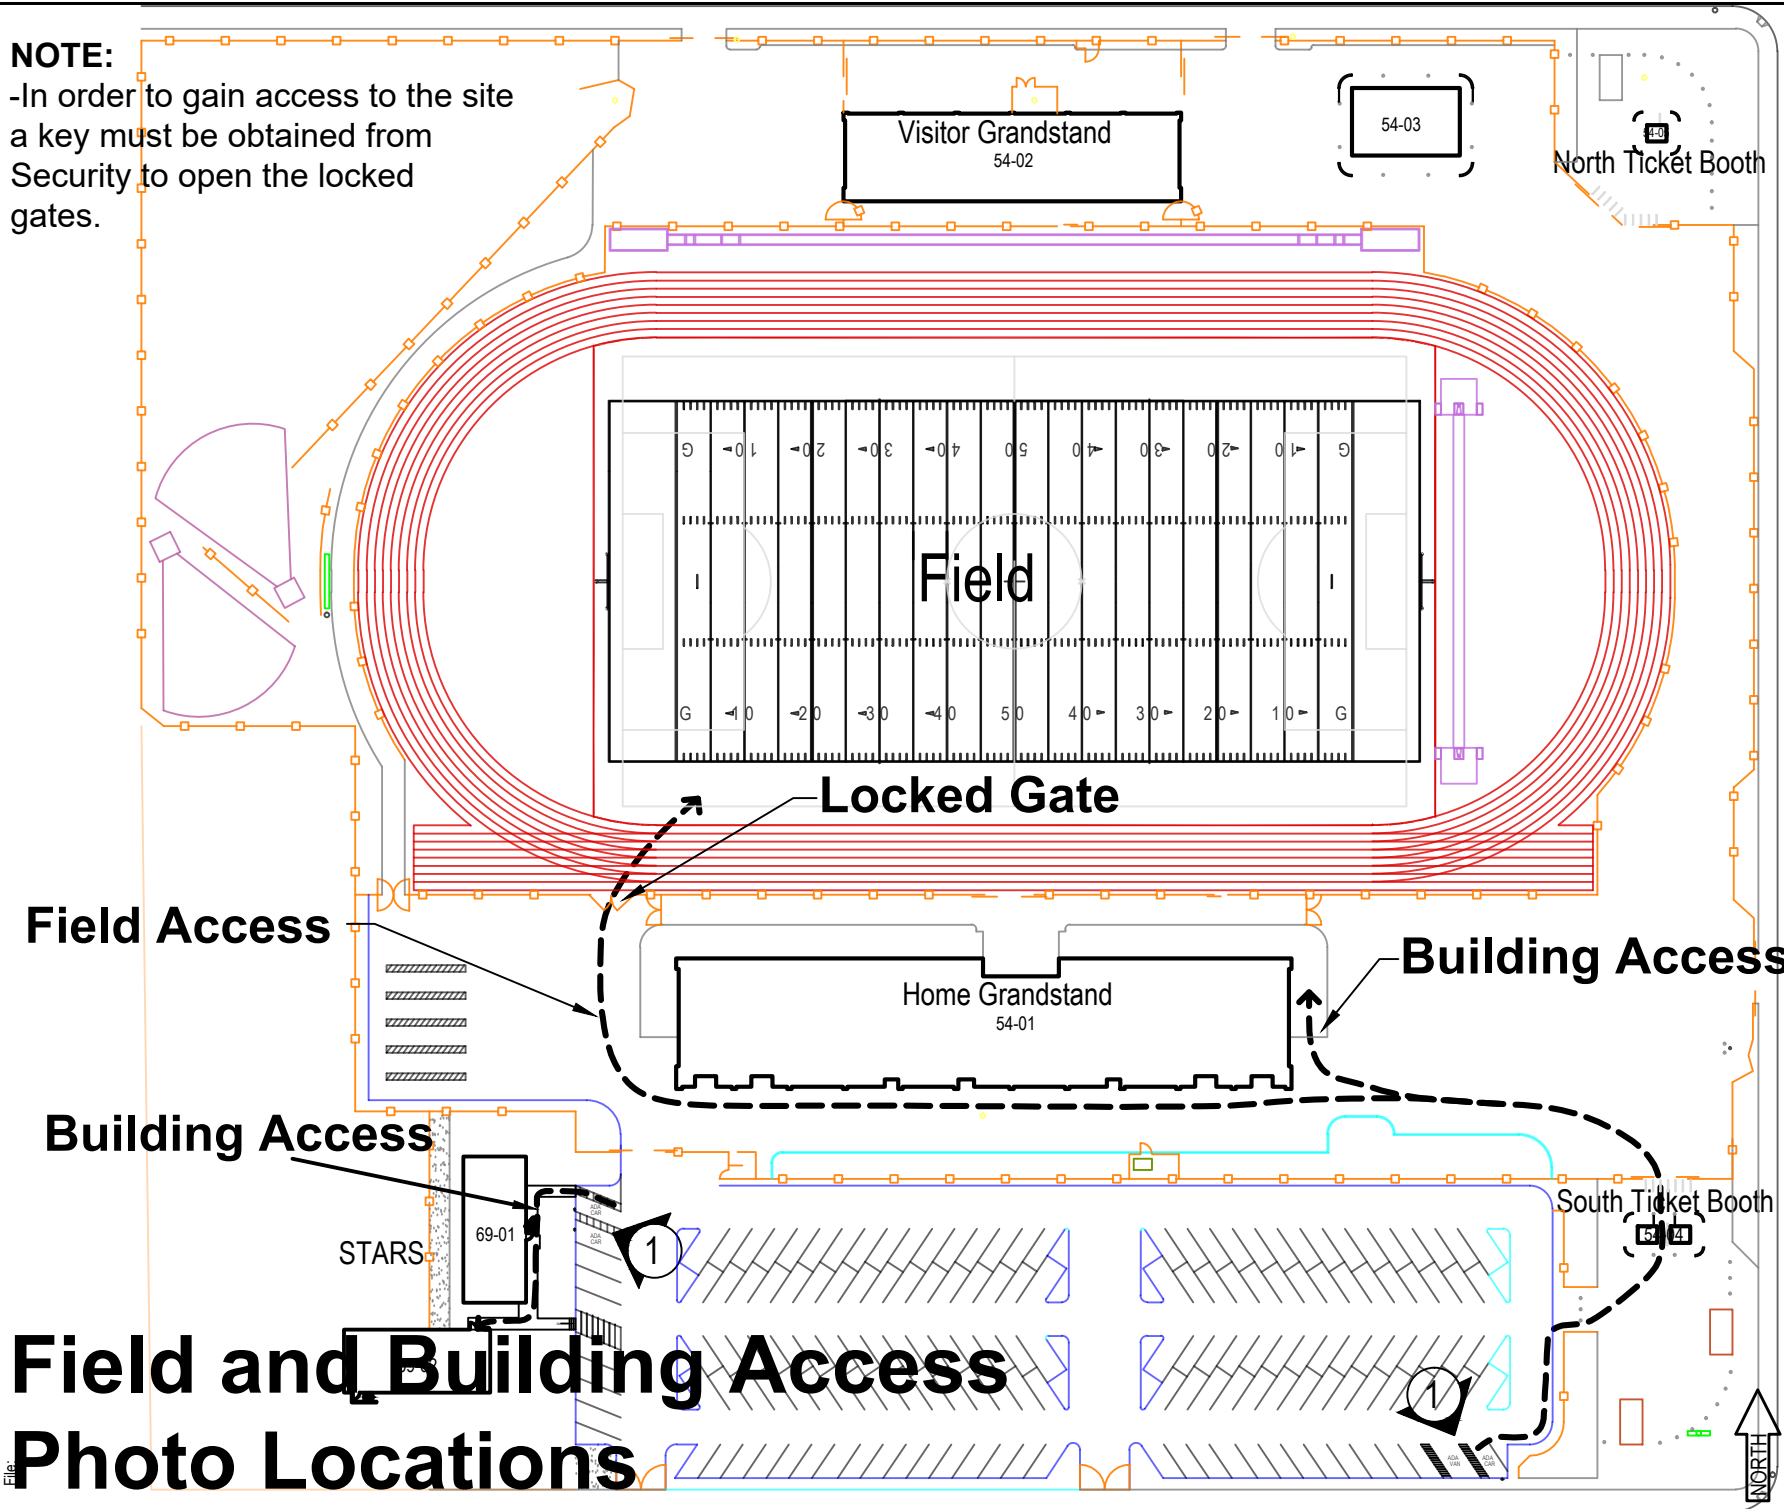

NOTE:

-In order to gain access to the site a key must be obtained from Security to open the locked gates.

Field and Building Access Photo Locations

Site Access Plan
 Sparks Stadium
 601 7th Ave. SW
 Puyallup, WA 98371

Scale:
 3/256" = 1'

Drawn By:
 RG

Date:
 June 2019

Site/ Bldg/ Floor No.
 54- Site

Range/ Township/ Section:
 04-20-28

Parcel Number(s):
 0420284126

Sheet No.

C1 of 1

Sparks Building ADA Site Photos

1

From ADA stalls at south east corner of parking lot, continue north east towards the ticket box. Next, go through the gates to your north, and use the ramp on the east side of the Home Seating building. For field access, go around to the west side of this building, and use the gates leading to the field.