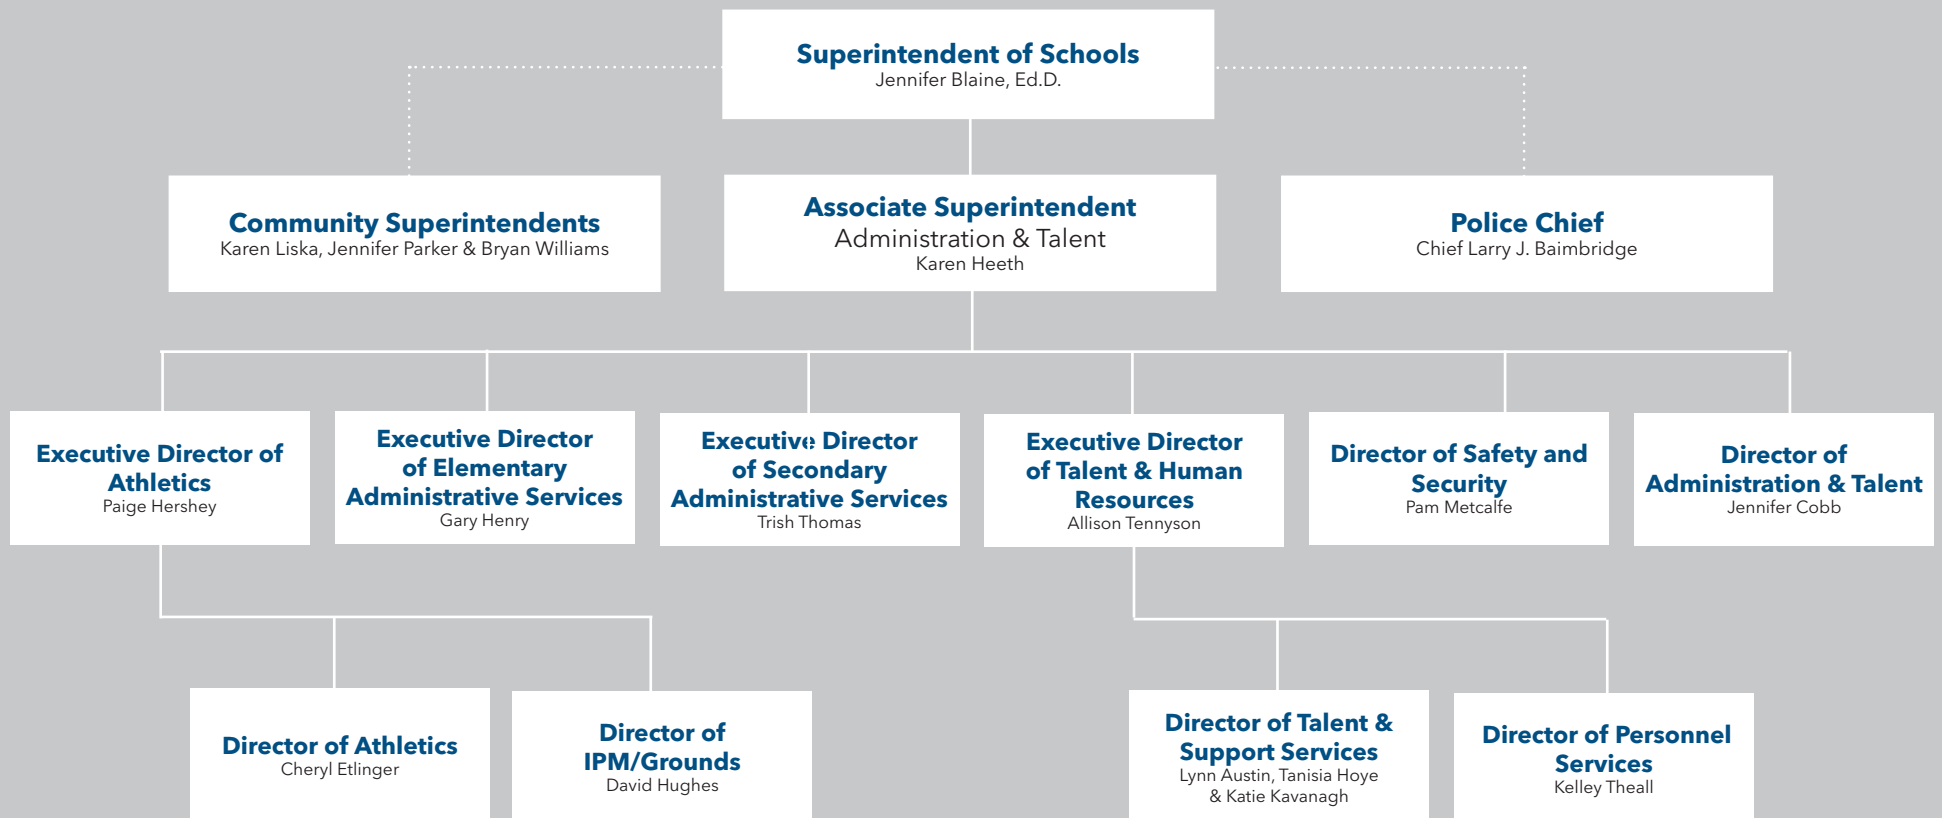

Spring Branch Independent School District ADMINISTRATION & TALENT