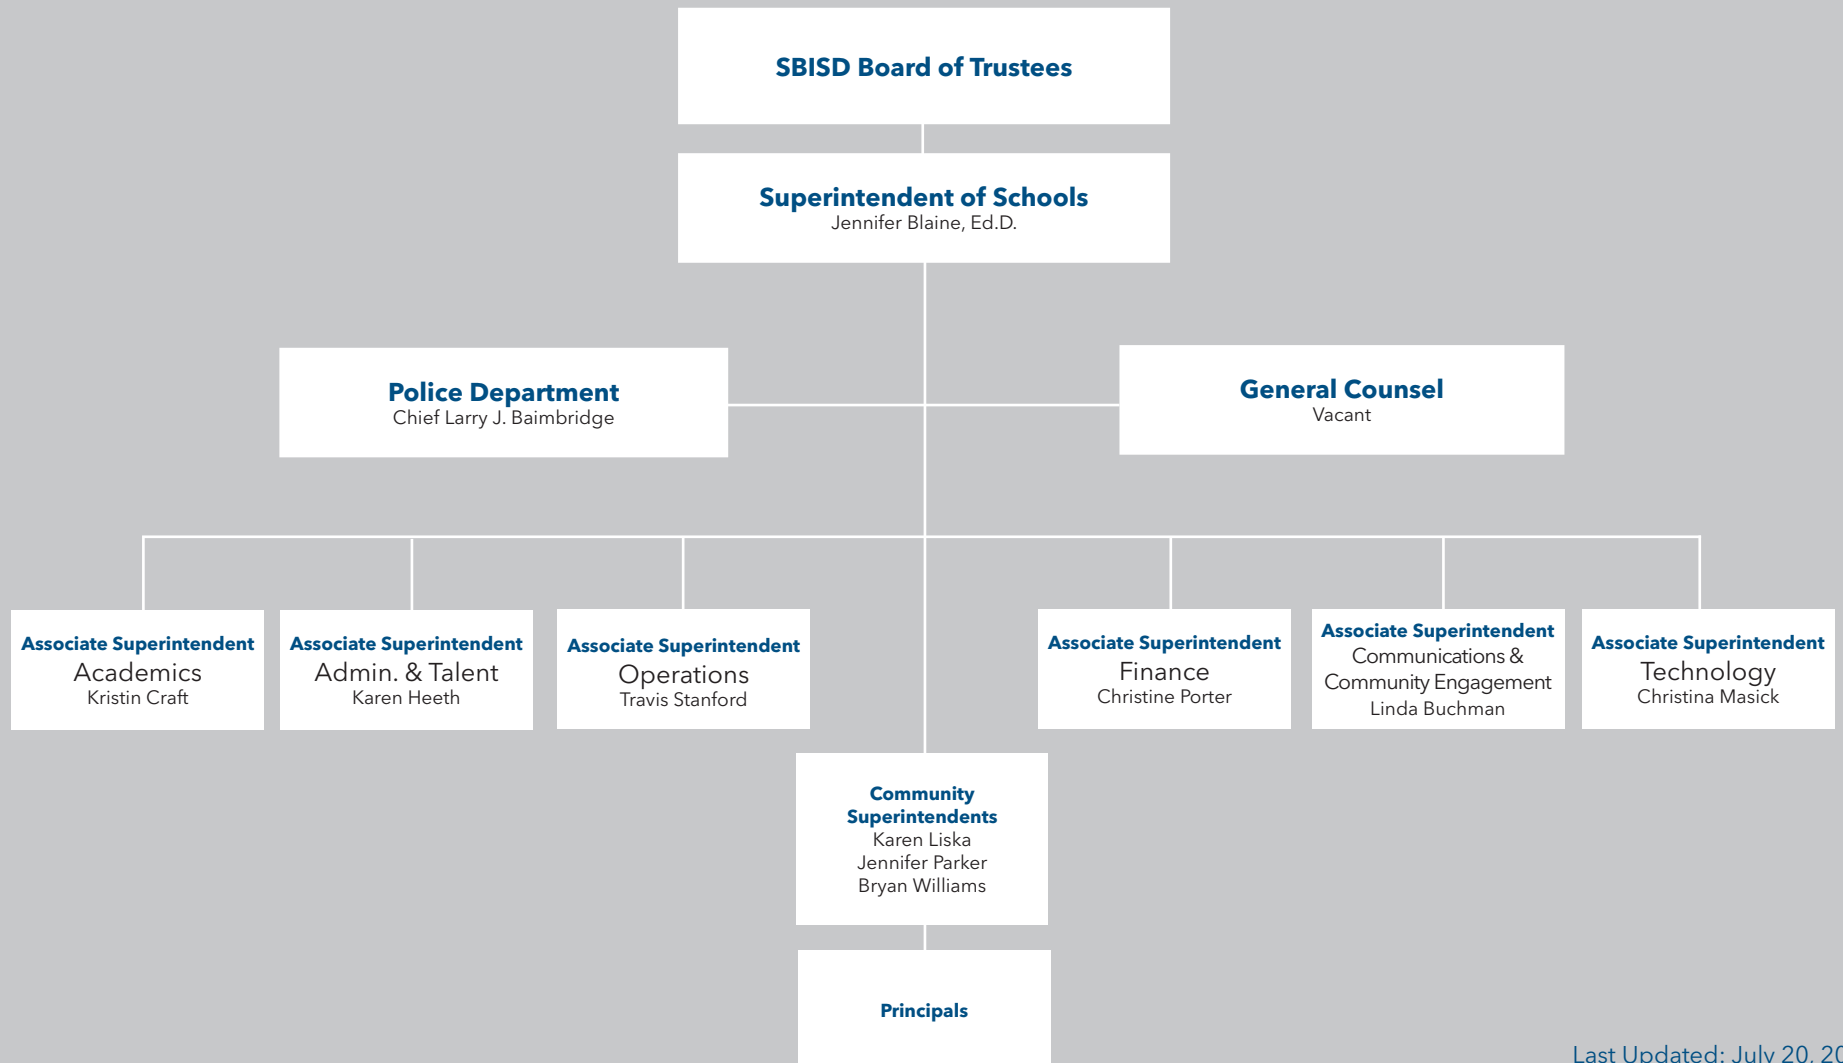

## Spring Branch Independent School District

## Superintendent of Schools

Jennifer Blaine, Ed.D.