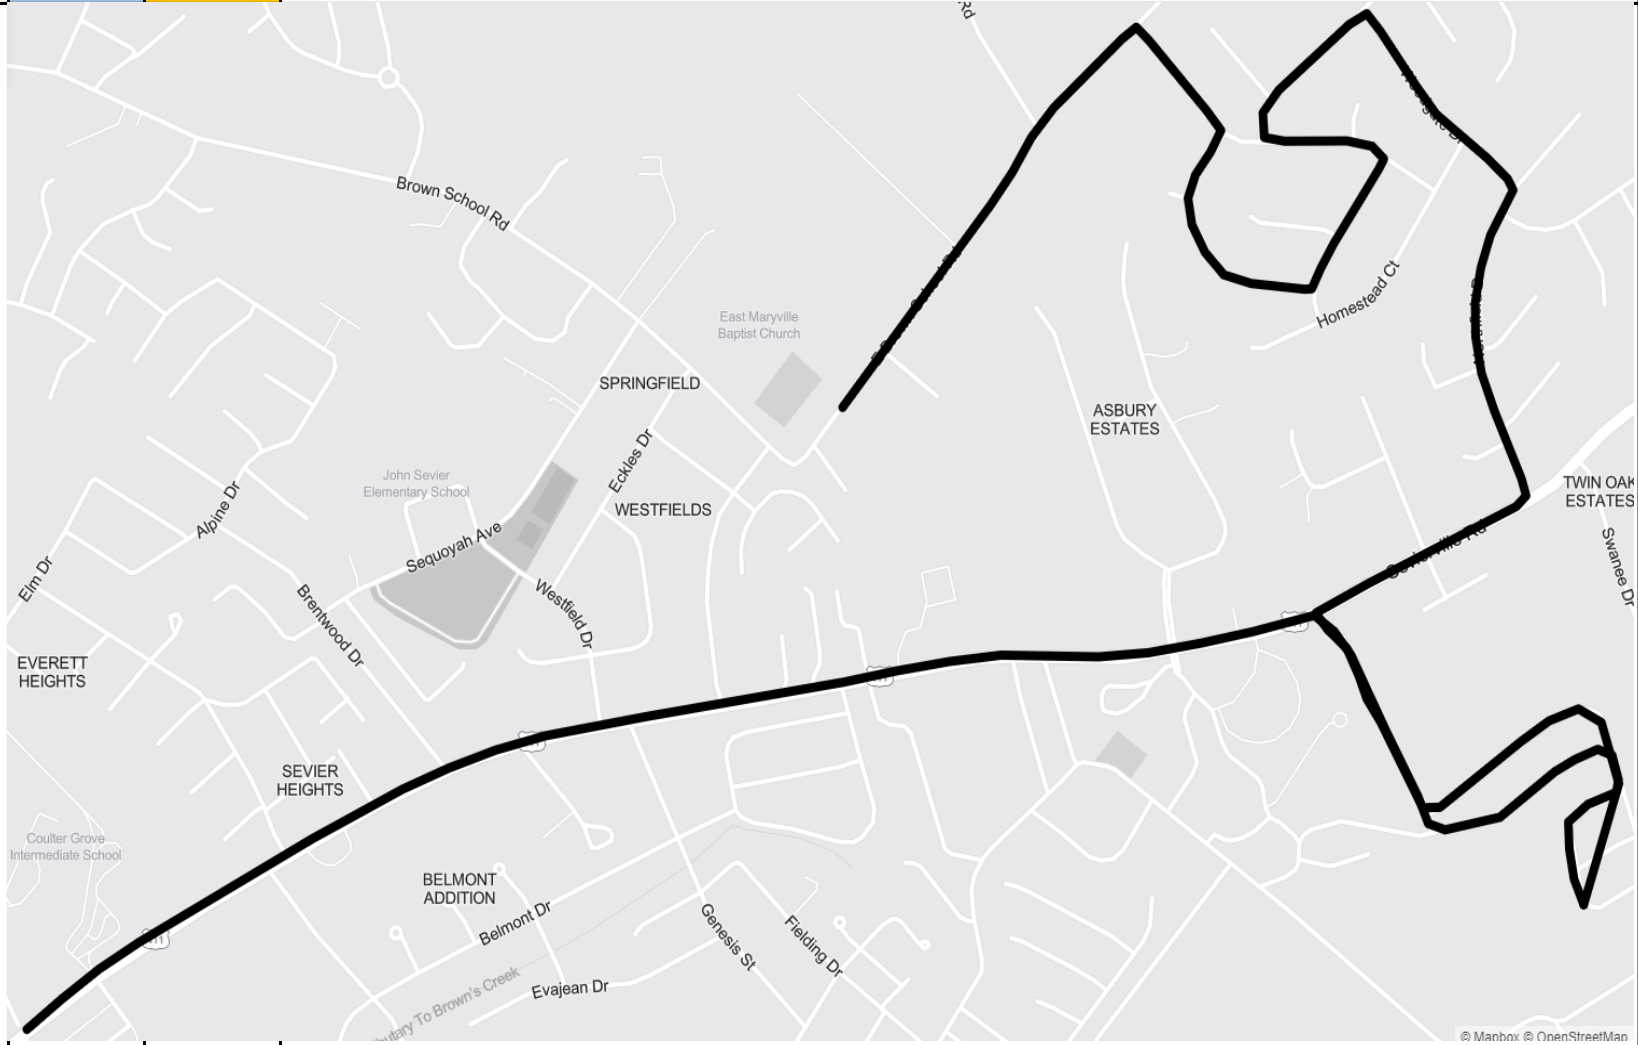

64

CGIS

JSE

Starts on E. Brown School Rd, [Northfield], Bonnie Vista, Woodmont, Ellington, Daventry, Wilder Chapel, Sevierville (both side from Northfield to S. Everett), Asbury Way, Covington, Naomi