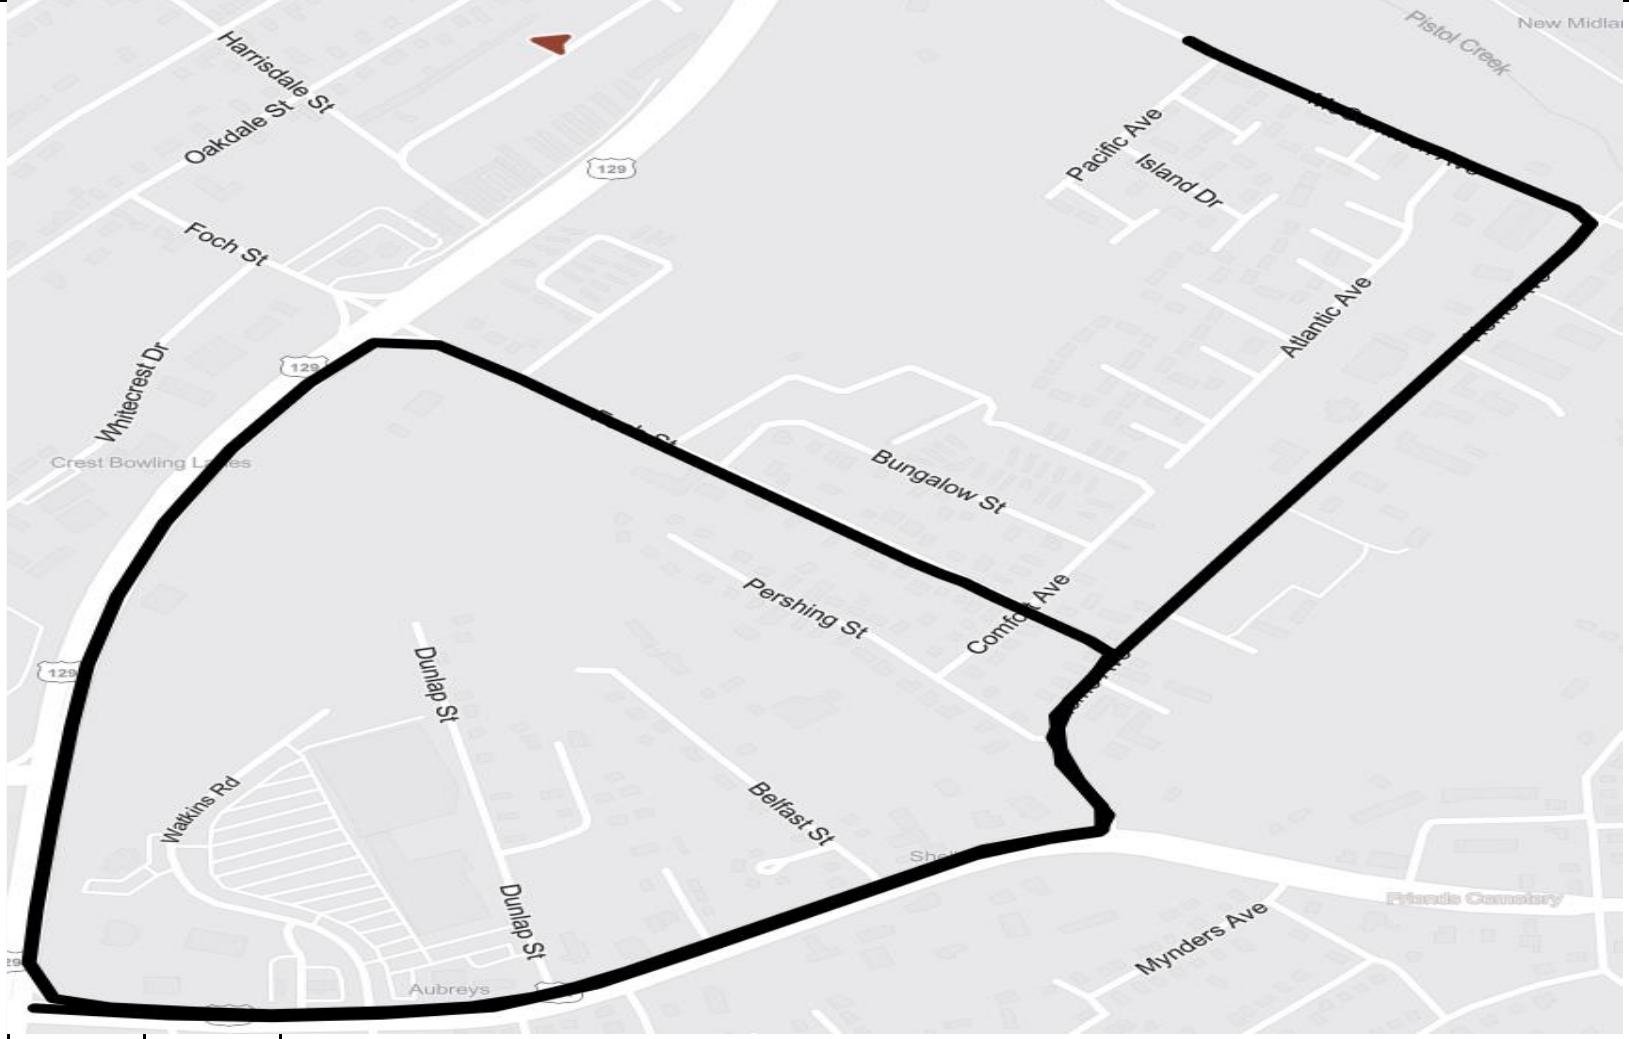

51

MRIS

FHE

McCammon (right side only), [Parkside]-Pacific & Atlantic, Home (both sides) Foch, Winona Circle, Bungalow, Pershing, Alvin York, Comfort, 321 (right side from Home to 129)