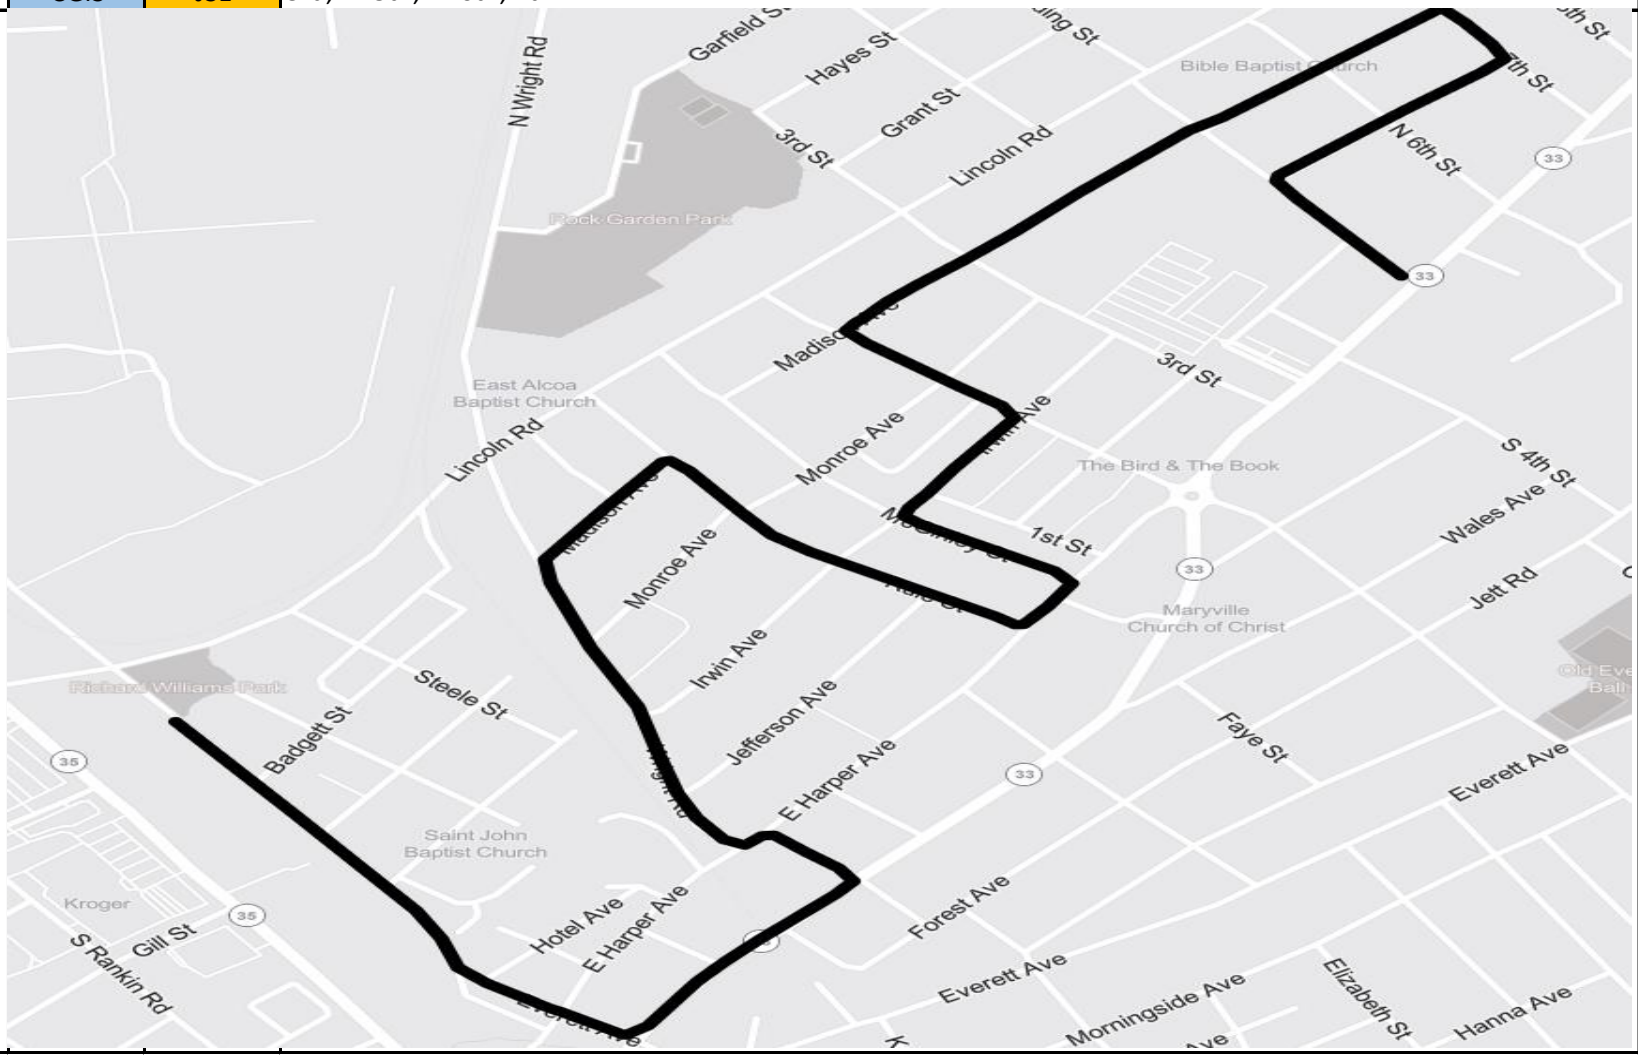

14

CGIS

JSE

Freemont, Park, Eagleton, Olivia, 8th, Old Knoxville Pk, Tekoa Way, Tipton Ln, Bittle, Incline, Compton, Mavis, McCall, S. 6th, Cureton, Griffin, Jett, Russell, Cowan, Everett (east of S. Everett), Cherry, Hill top, Elmira

20

CGIS

JSE

Bessie Harvey, Bishop, Hotel, Wright, Jefferson, Irwin, Monroe, Madison, Rule, E. Harper, McGinley, N. Everett, 3rd, N. 5th, N. 6th, 7th

56

CGIS

JSE

Fielding, Merritt, Genesis, Eva Jean, Mlebourne, Belmont, S. Dogwood, [Willow Creek], Janet, Silver Creek, Rankin, Green Hill, Sheffield, Windemere

77

CGIS

SHE

N. Houston, Landau, Lord, McNabb, McGhee, Winter, Lord (McGhee intersection), N. Cusick, Olympia, Everett/Forest/Woodlawn (west of Cumberland), Cumberland (west side), Sunnyside, Morningside (from Columbus West), Brookside, Hanna, Columbus

62

MRIS

FHE

K-7 route only: Cottages at Cades Cove, Paul Lankford (From Beech Tree-Robert C. Jackson), Beech Tree, Branch Creek, Elsborn Ridge (far left, loop with Mercer), Mercer, Blue Sky

63

MRIS

FHE

Whitecrest, Casey Lane, Ravenwood, Ravencrest, Pinedale, Springdale, Wooddale, [Atchley], 321 (both sides from Bridgeway out), Clydesdale, Old Mt Tabor, Scarlett Rose, Ivy Ridge, Westland Station, Cranfield, [Camilla Trace]