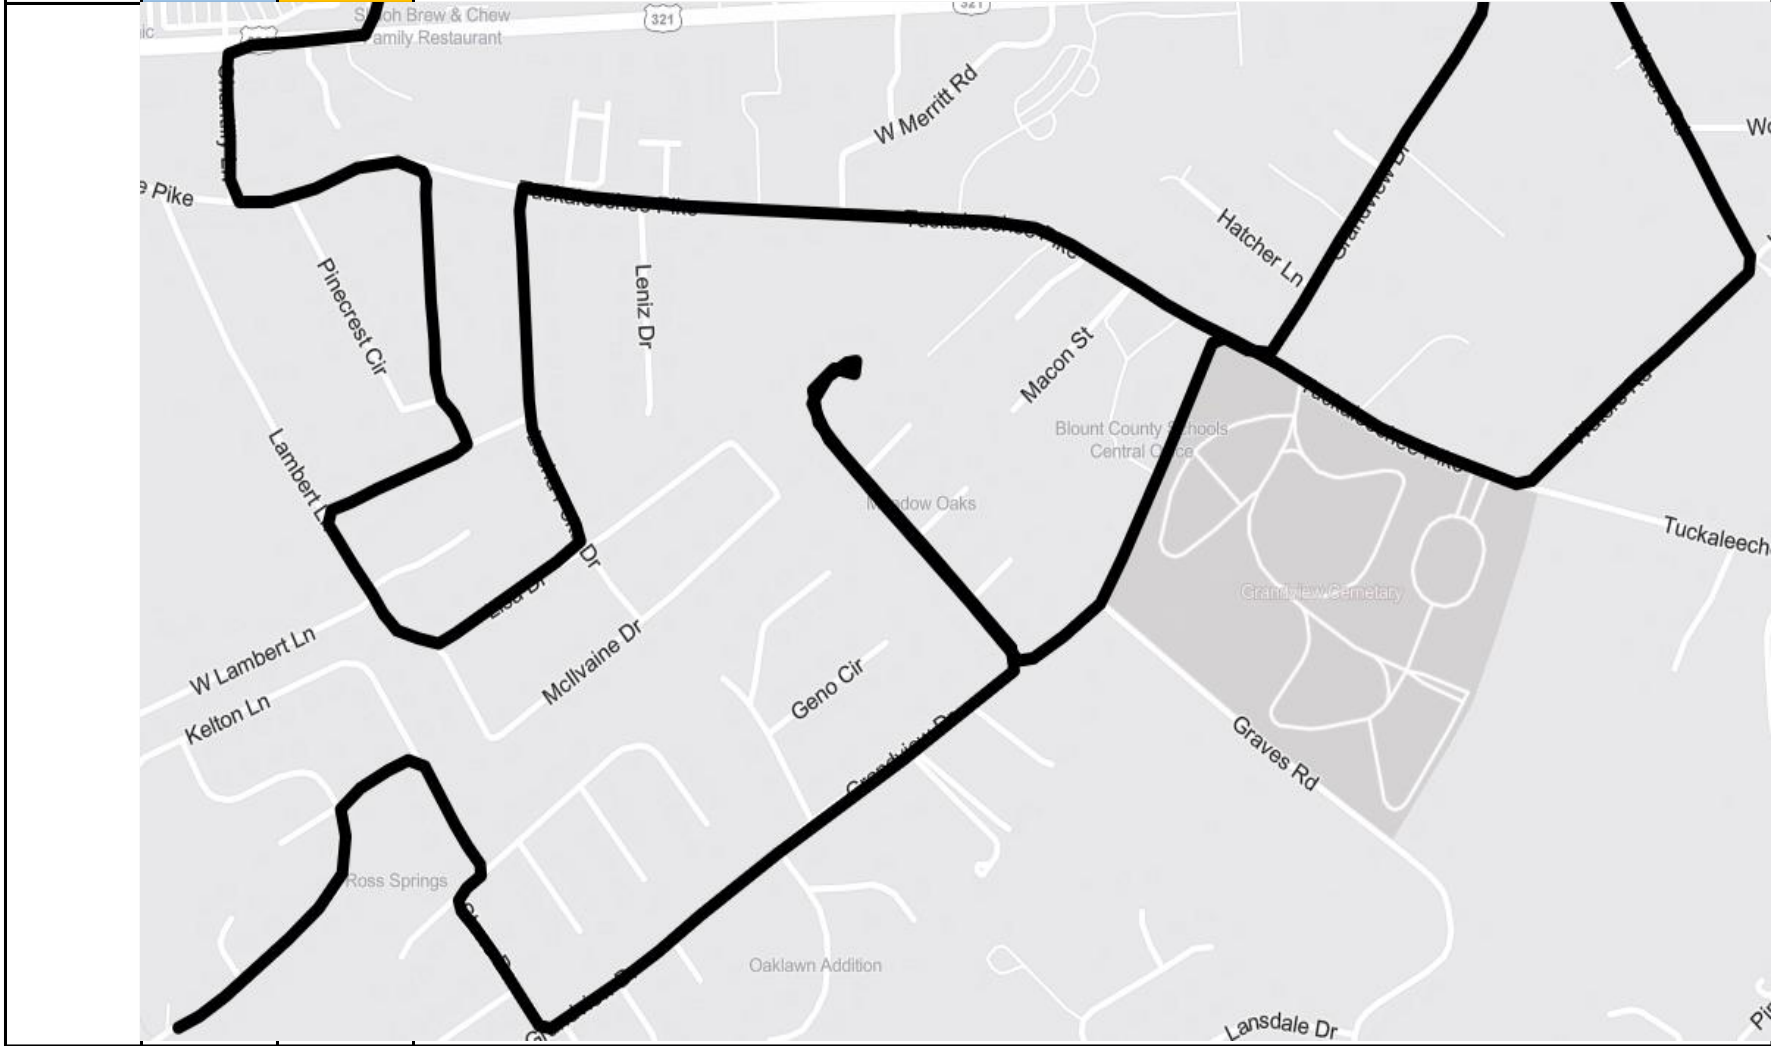

15

CGIS

JSE

[Ross Springs], [Holland Springs], Grandview, Persimmon, Palma, Tremont, Priscilla, Sylvan, Lynn, Geno, [Meadow Oaks], Waters, Hatcher, Miranda, Macon, Tuckaleechee, Leniz, McNeilly, Locha Poka, Pincrest, Lisa, McIlvaine, Lambert, Chantilly