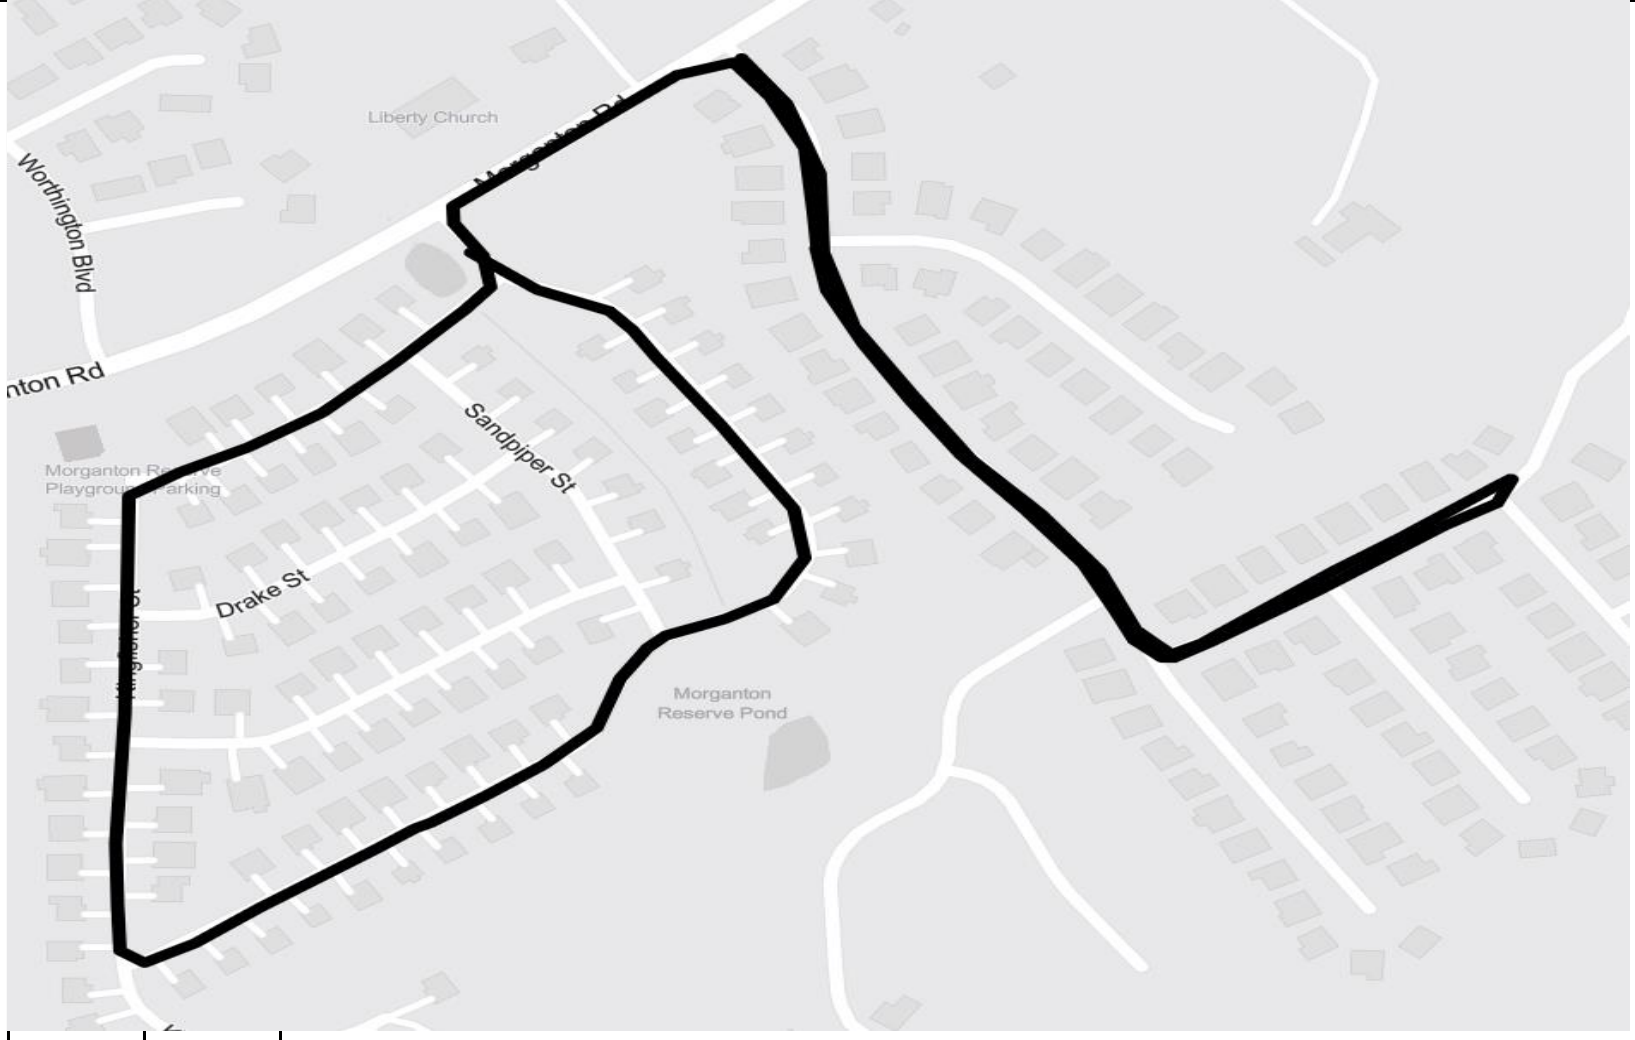

62

MRIS

FHE

K-7 route only: Cottages at Cades Cove, Paul Lankford (From Beech Tree-Robert C. Jackson), Beech Tree, Branch Creek, Elsborn Ridge (far left, loop with Mercer), Mercer, Blue Sky

63

MRIS

FHE

Whitecrest, Casey Lane, Ravenwood, Ravencrest, Pinedale, Springdale, Wooddale, [Atchley], 321 (both sides from Bridgeway out), Clydesdale, Old Mt Tabor, Scarlett Rose, Ivy Ridge, Westland Station, Cranfield, [Camilla Trace]