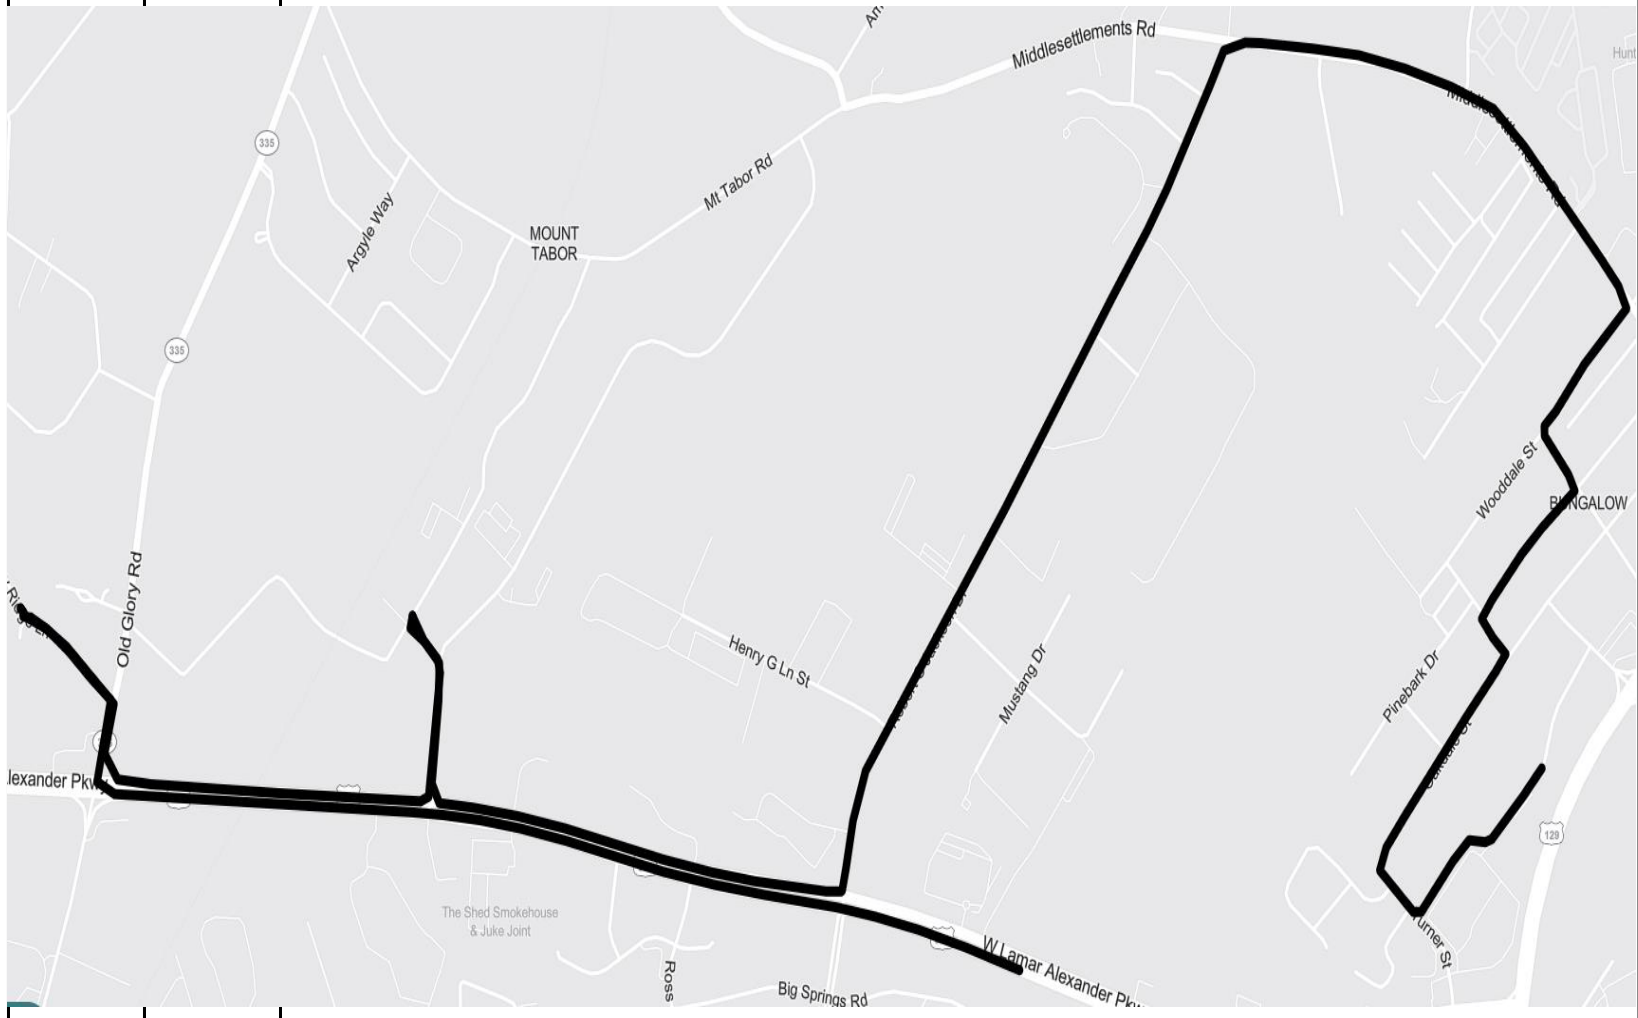

62

MRIS

FHE

K-7 route only: Cottages at Cades Cove, Paul Lankford (From Beech Tree-Robert C. Jackson), Beech Tree, Branch Creek, Elsborn Ridge (far left, loop with Mercer), Mercer, Blue Sky

63

MRIS

FHE

Whitecrest, Casey Lane, Ravenwood, Ravencrest, Pinedale, Springdale, Wooddale, [Atchley], 321 (both sides from Bridgeway out), Clydesdale, Old Mt Tabor, Scarlett Rose, Ivy Ridge, Westland Station, Cranfield, [Camilla Trace]