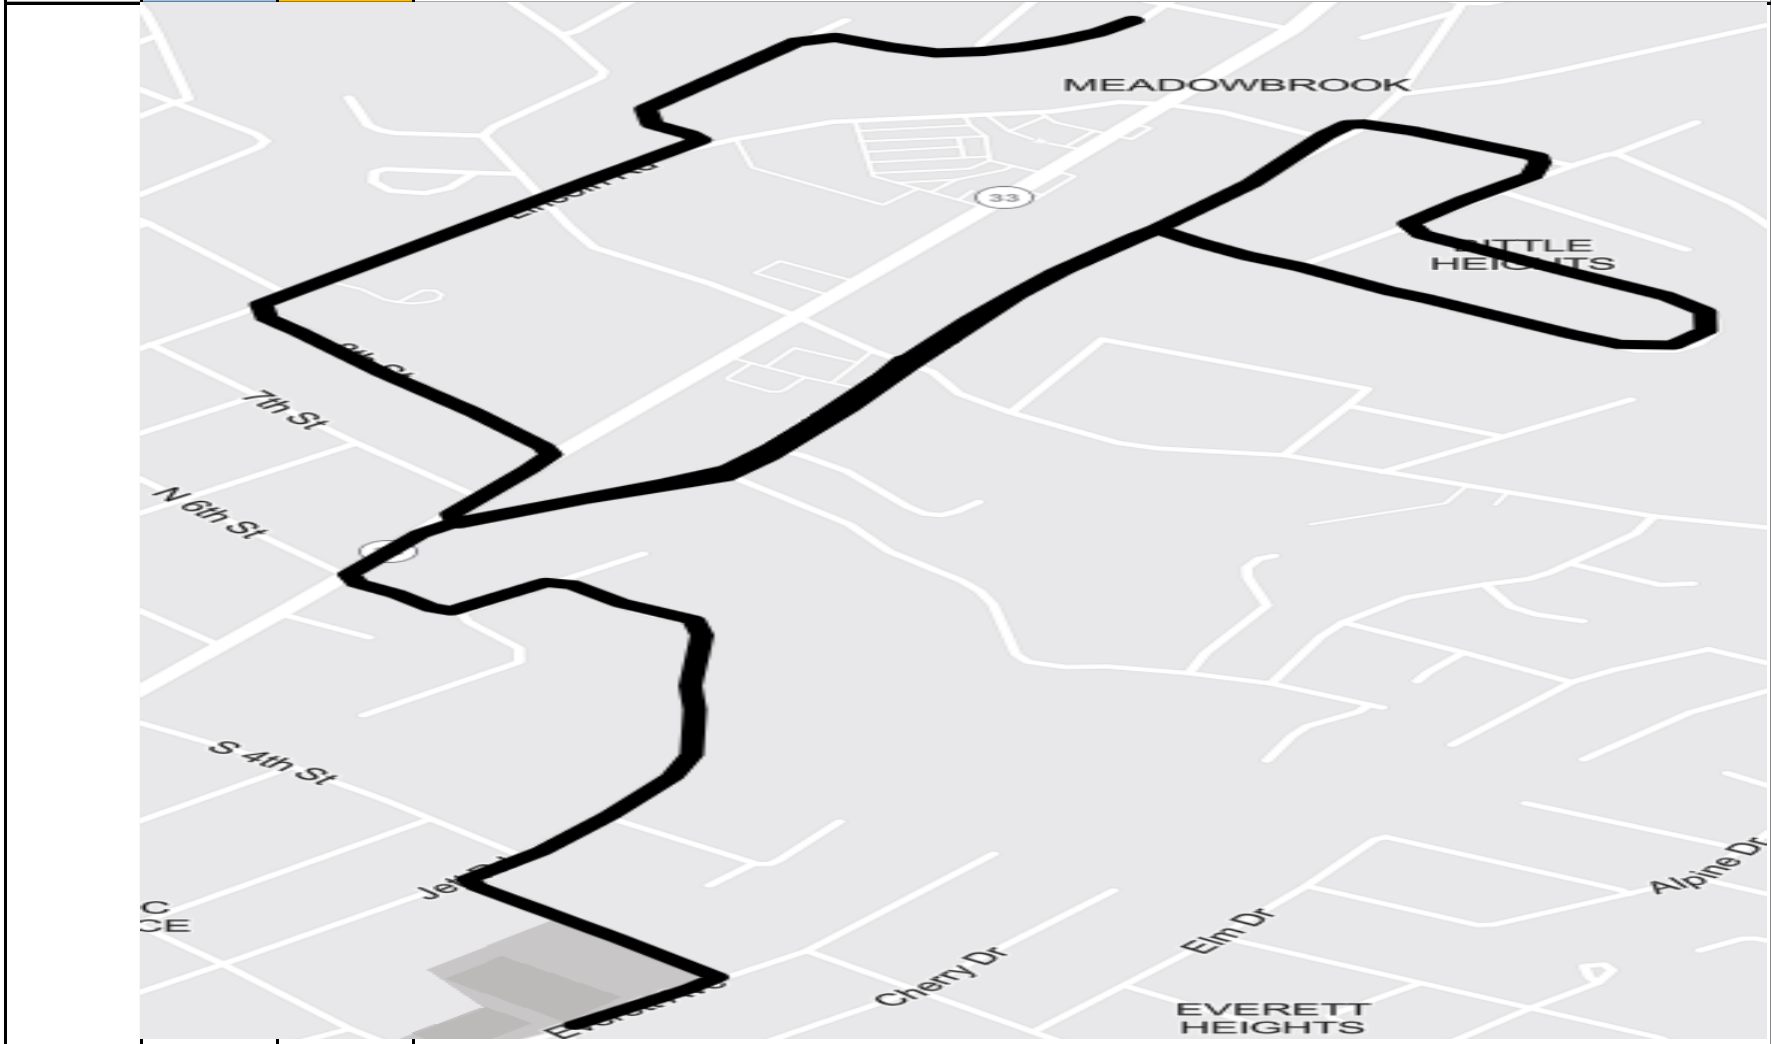

14

CGIS

JSE

Freemont, Park, Eagleton, Olivia, 8th, Old Knoxville Pk, Tekoa Way, Tipton Ln, Bittle, Incline, Compton, Mavis, McCall, S. 6th, Cureton, Griffin, Jett, Russell, Cowan, Everett (east of S. Everett), Cherry, Hill top, Elmira