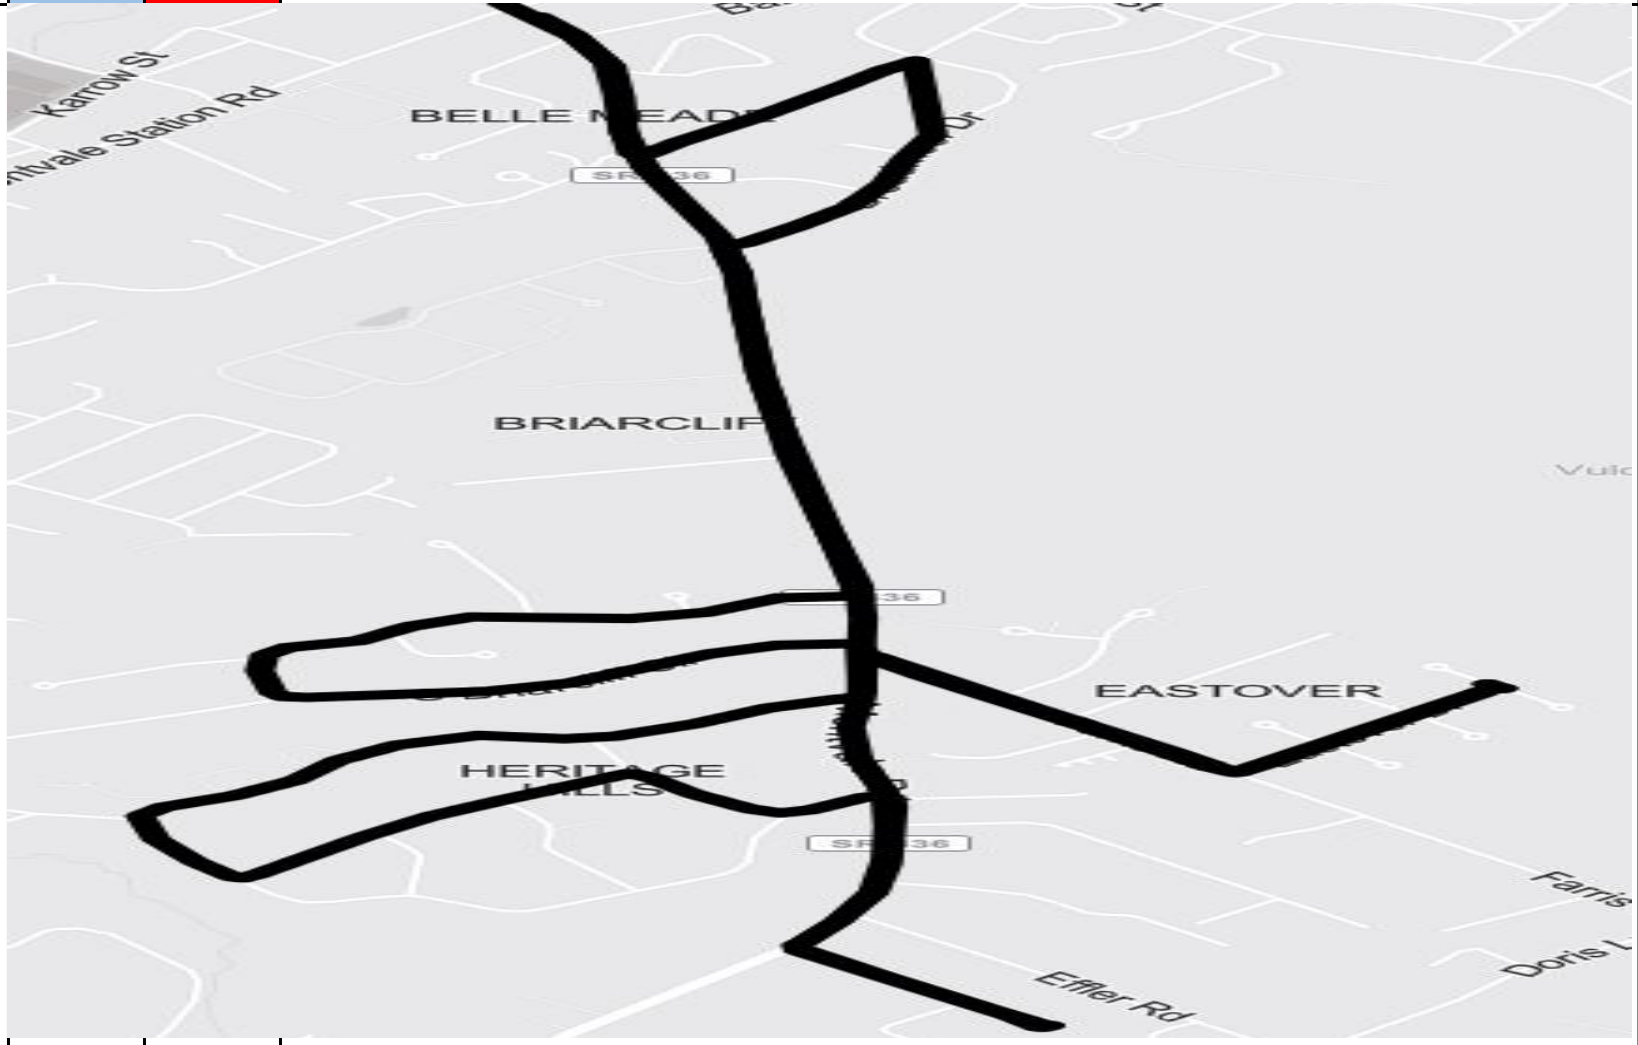

85	CGIS	JSE
----	------	-----

Andrea, Amerine (from Ironwood to Wesley), Amerine Station, Trainmaster, Whistlestop, Caboose, Scenic Yard, Dawnybrook, Sandidge, Wesley, Candora, Asbury

53

CGIS

SHE

Montvale (after Boardman), Brannon, Broady, Hill Run, Broadmoor, Piedmont, Orangewood, Bellwood, [Briarcliff], [Heritage Hills], Farris, Charles Earl, Canton, Horton, Eastover, Southview, Effler, Greene Forest, Pinewood

77

CGIS

SHE

N. Houston, Landau, Lord, McNabb, McGhee, Winter, Lord (McGhee intersection), N. Cusick, Olympia, Everett/Forest/Woodlawn (west of Cumberland), Cumberland (west side), Sunnyside, Morningside (from Columbus West), Brookside, Hanna, Columbus