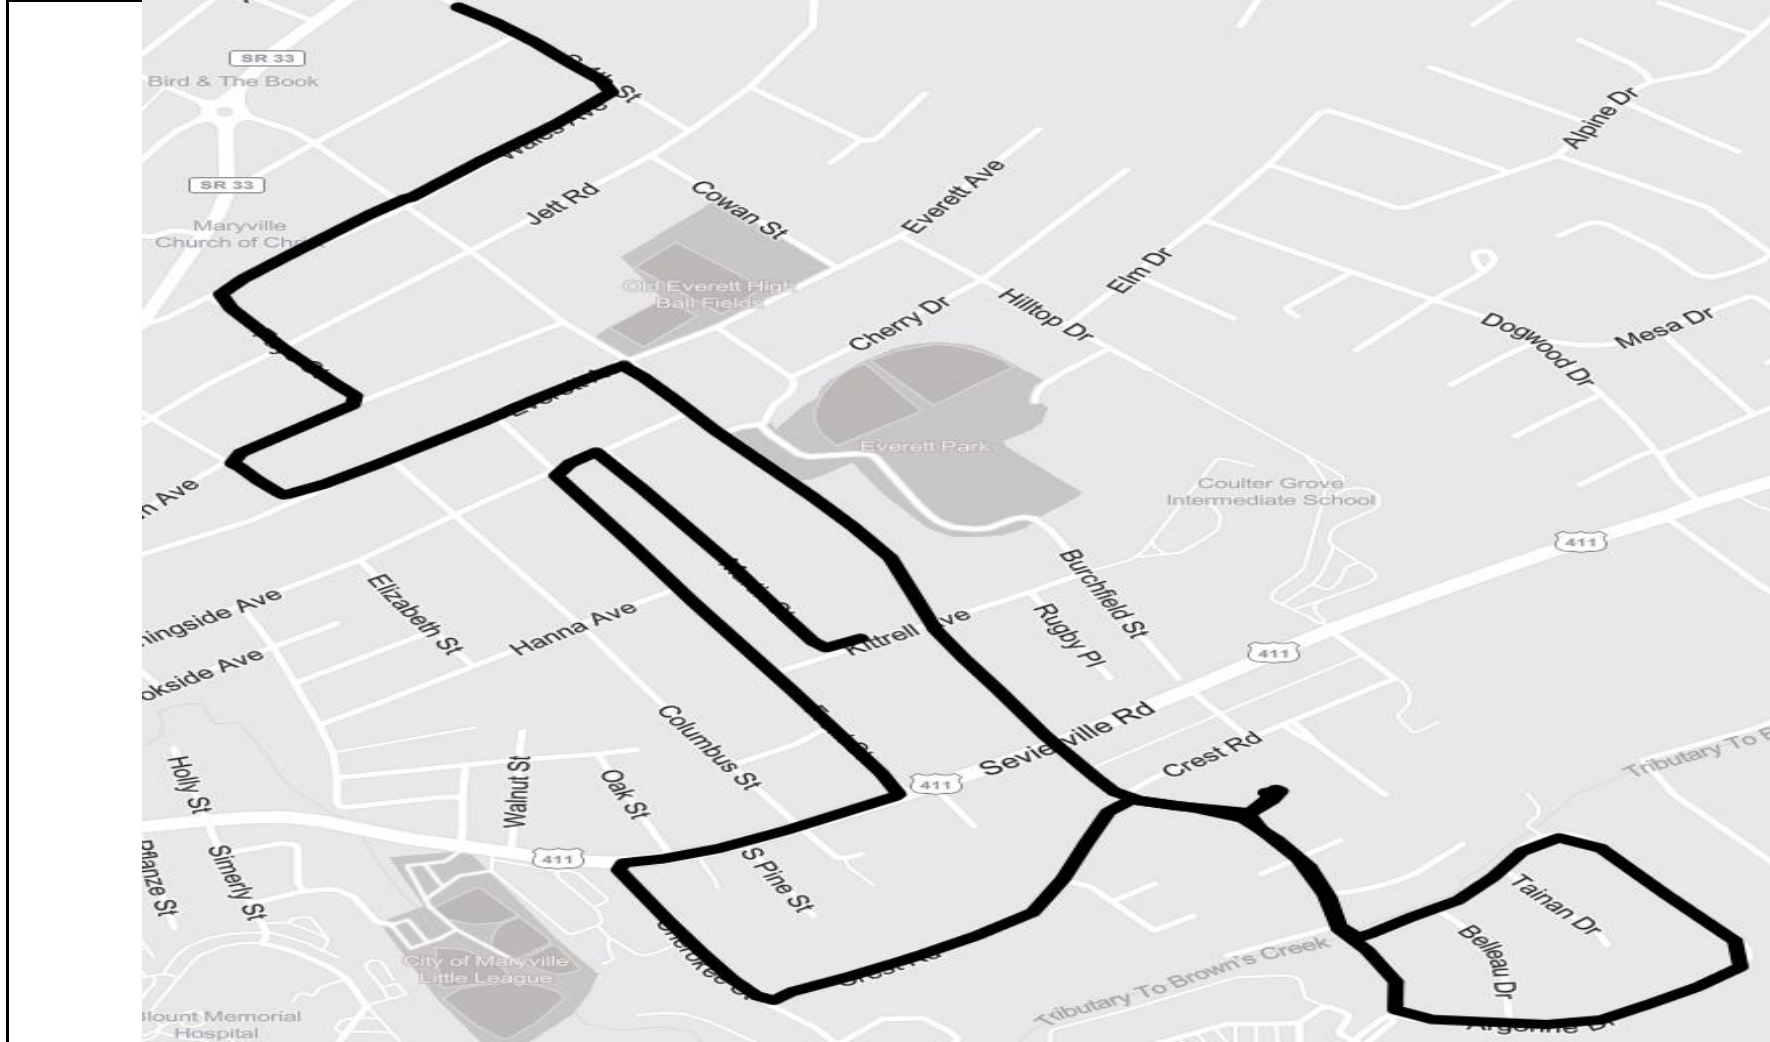

Bus	Schools	Route Info-names of streets and [subdivisions]
-----	---------	--

**All Buses go to MJHS & MHS**

6	CGIS	JSE	S. 4th, Wales, Faye, English, Forest/Everett/Woodlawn (East of Cumberland), Front, S. Everett, Everett (see zone map, east of S. Everett), Crest (both sides), Wilcox, Argonne, Rommel, Cherokee (east side), Front, Morningside (east of Columbus), Martin, Kittrell
---	------	-----	---

14

CGIS

JSE

Freemont, Park, Eagleton, Olivia, 8th, Old Knoxville Pk, Tekoa Way, Tipton Ln, Bittle, Incline, Compton, Mavis, McCall, S. 6th, Cureton, Griffin, Jett, Russell, Cowan, Everett (east of S. Everett), Cherry, Hill top, Elmira

77

CGIS

SHE

N. Houston, Landau, Lord, McNabb, McGhee, Winter, Lord (McGhee intersection), N. Cusick, Olympia, Everett/Forest/Woodlawn (west of Cumberland), Cumberland (west side), Sunnyside, Morningside (from Columbus West), Brookside, Hanna, Columbus

62

MRIS

FHE

K-7 route only: Cottages at Cades Cove, Paul Lankford (From Beech Tree-Robert C. Jackson), Beech Tree, Branch Creek, Elsborn Ridge (far left, loop with Mercer), Mercer, Blue Sky

63

MRIS

FHE

Whitecrest, Casey Lane, Ravenwood, Ravencrest, Pinedale, Springdale, Wooddale, [Atchley], 321 (both sides from Bridgeway out), Clydesdale, Old Mt Tabor, Scarlett Rose, Ivy Ridge, Westland Station, Cranfield, [Camilla Trace]