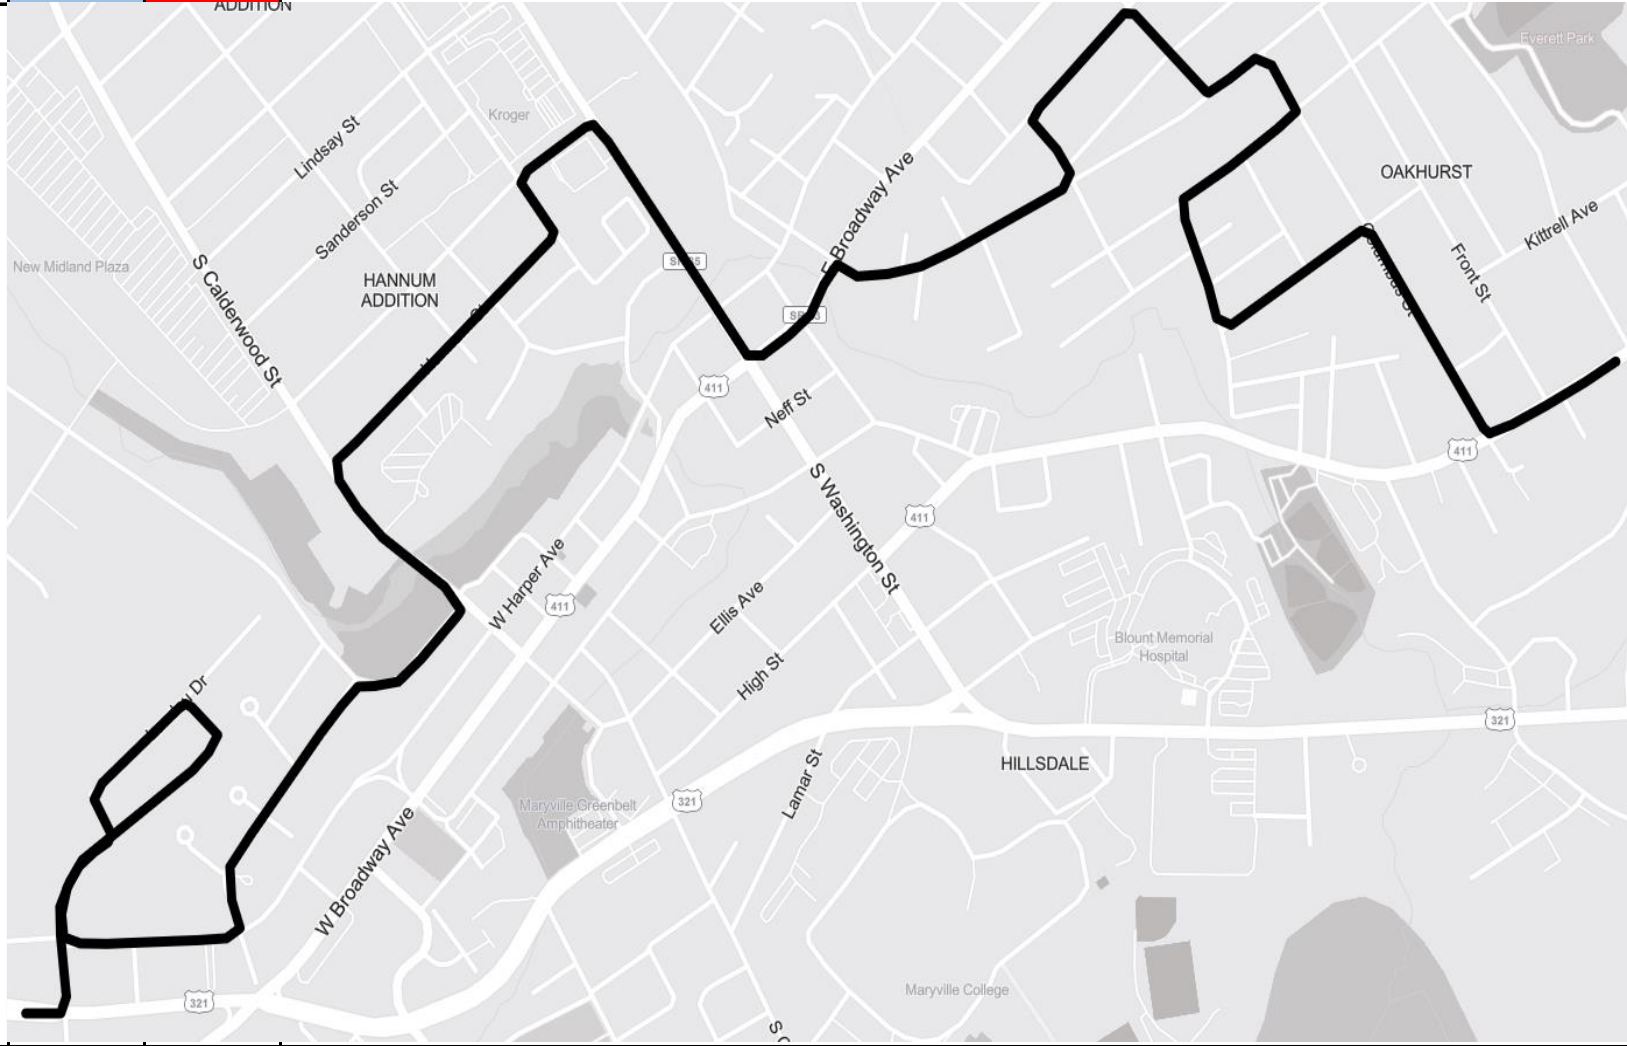

67

CGIS

SHE

Gary Hensley, Goddard, Cates, Carter, Clarion, Miller, Stanley, Clark, Indiana, Hunter, Wilson, Waller, Boardman, Barnes, Court (both sides), Wilkinson Pk (up to Ross Springs), [Windsor Park], Manchester, Tudor, Louella, Hummingbird, Mockingbird, Bobwhite, Oriole, Duncan, Woodthrush, Maryville MHP, Holly, Simerly, Short, McAdams, Walnut, Oak

77

CGIS

SHE

N. Houston, Landau, Lord, McNabb, McGhee, Winter, Lord (McGhee intersection), N. Cusick, Olympia, Everett/Forest/Woodlawn (west of Cumberland), Cumberland (west side), Sunnyside, Morningside (from Columbus West), Brookside, Hanna, Columbus