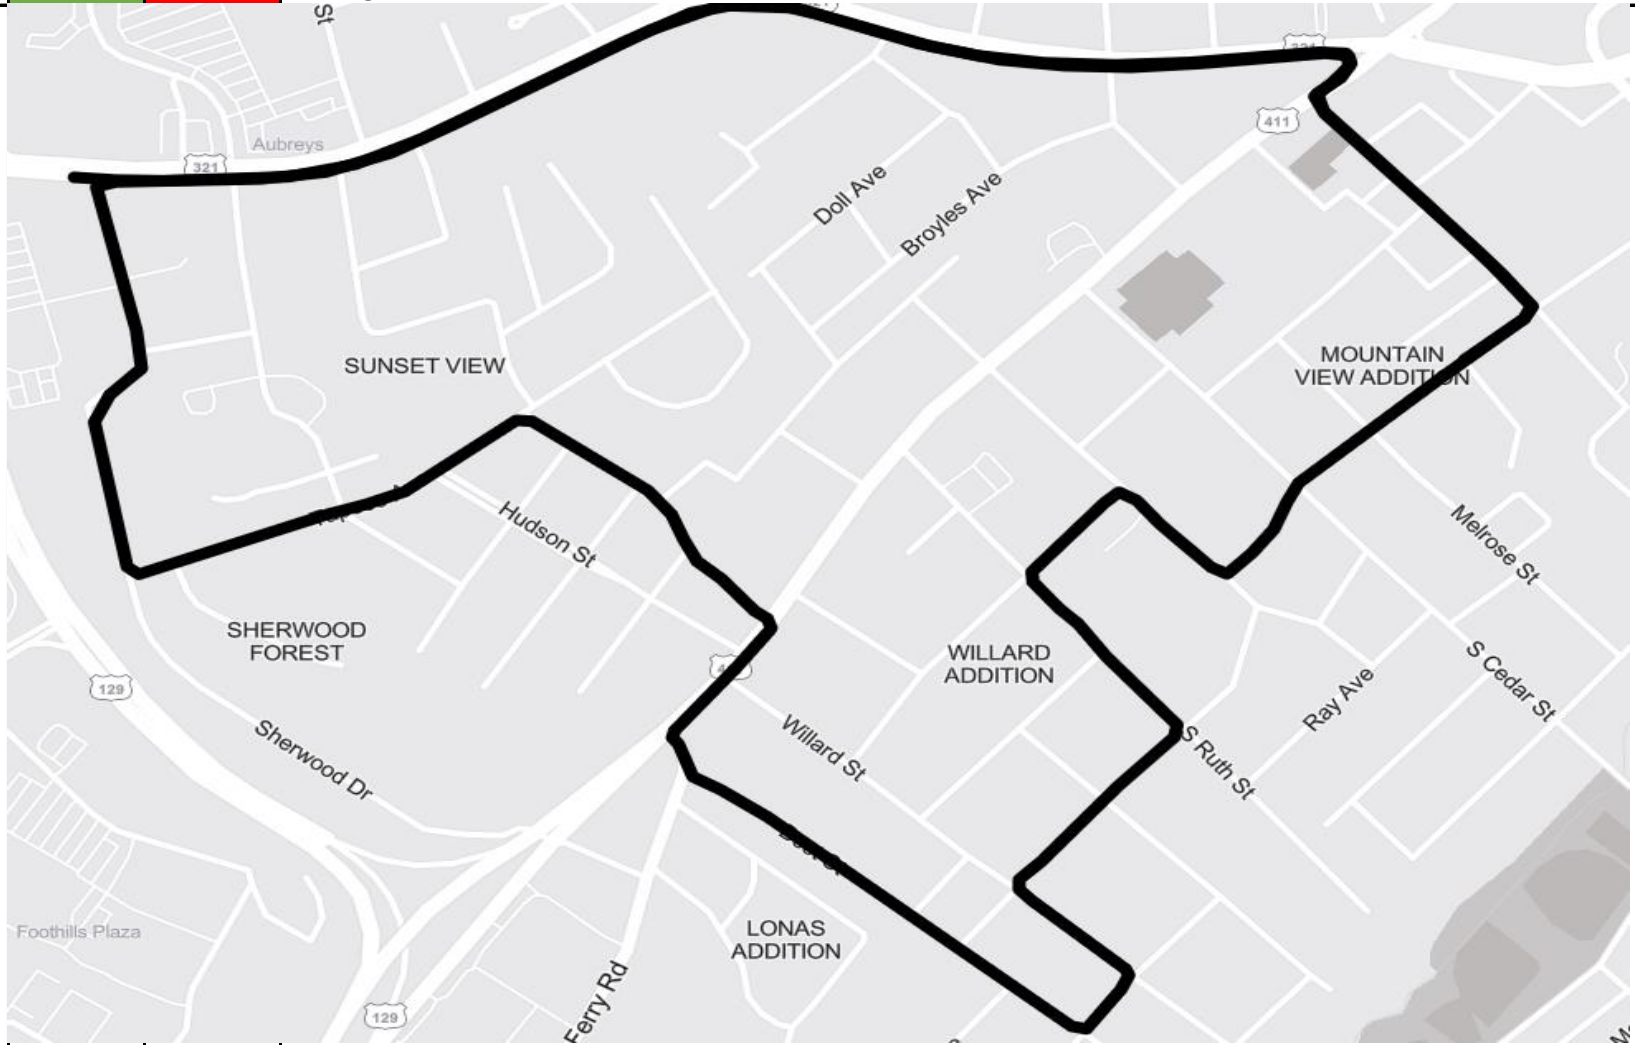

10

MRIS

SHE

321 (right side from Shoney's to W. Broadway), Mynders, Cunningham, Rhodwin, Highland, Mountain View, S. Magnolia, Lawrence, Melrose, S. Cedar, Ray, Oak Park, Sterling, S. Ruth, Melvin, Willard, S. Maple, Anderson, Best, Belleville, Cardinal (SHE side), Lonas, N. Maple, Chilhowee, Calderwood, Franklin, Tapoco, Santeetlah, Nottingham, Watkins, Sherwood