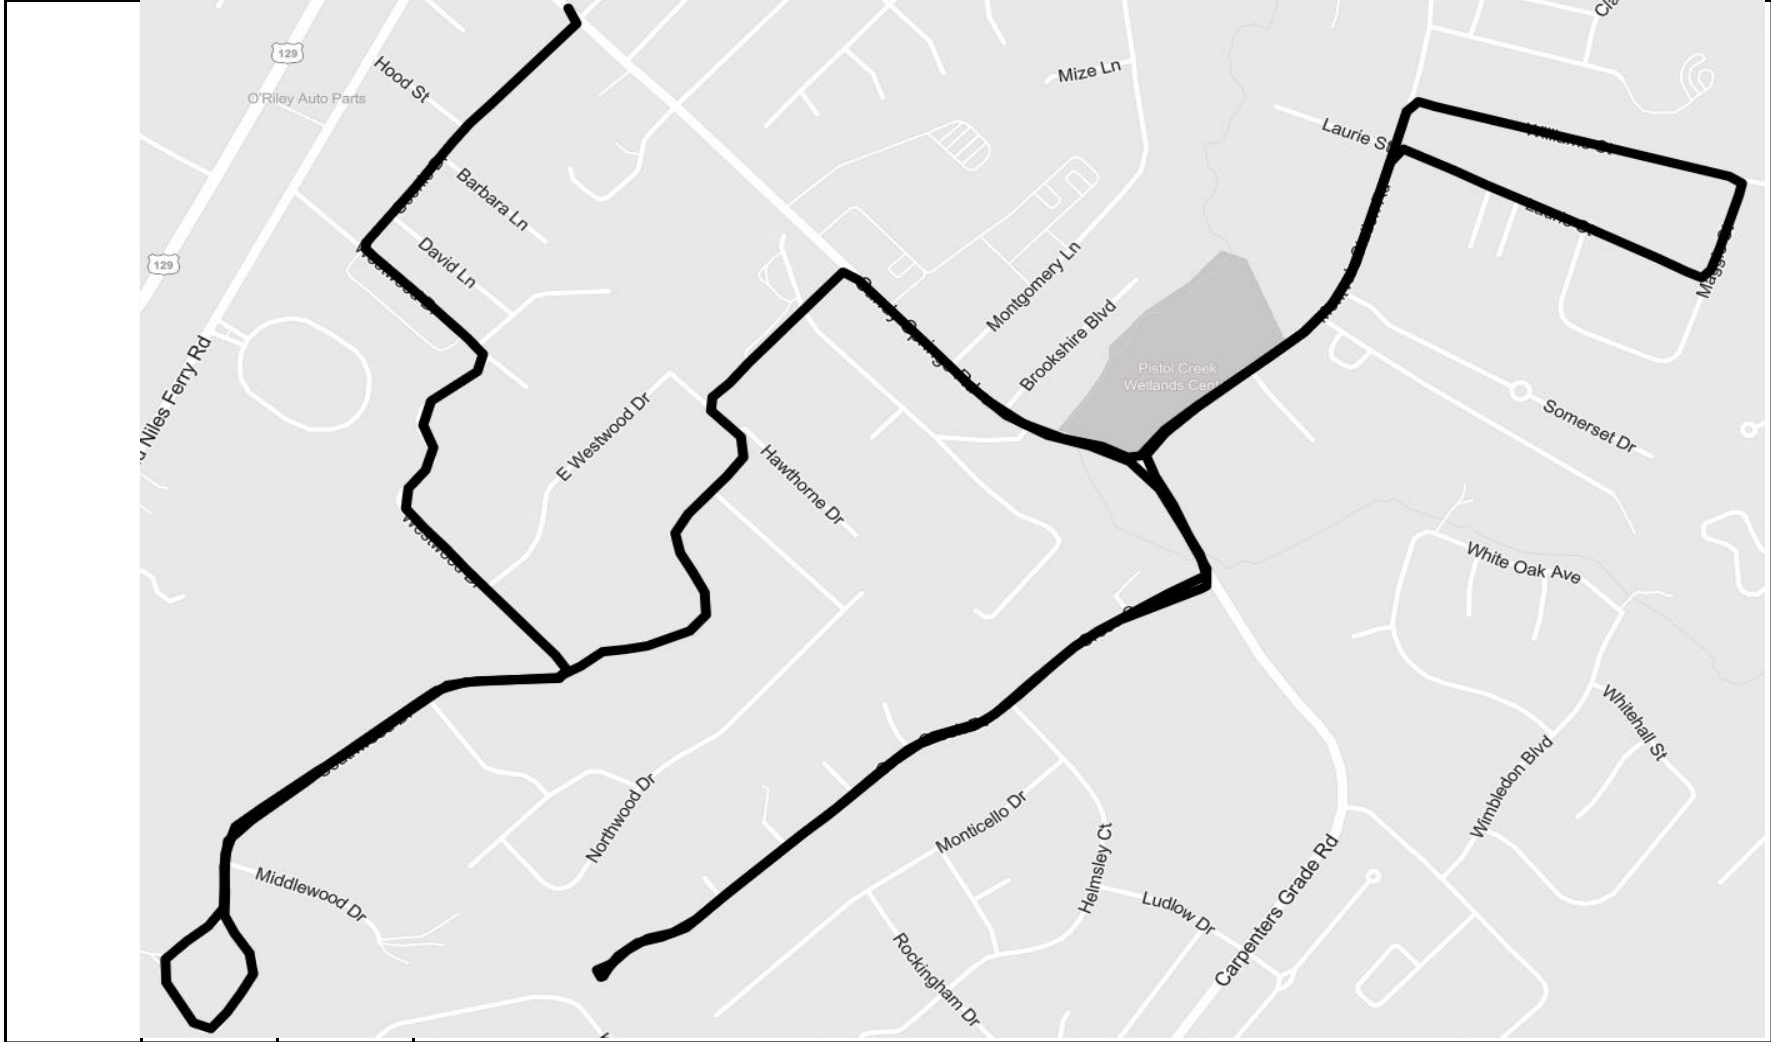

71

MRIS

FHE

Southwood, Cross Creek Drive, Meadow Breeze, Huntington Farms, Somerset, Laurie, Williams, Maggie,
MJHS/MHS only: Scenic (west of Sandy Springs), David, Barbara, [Westwood]