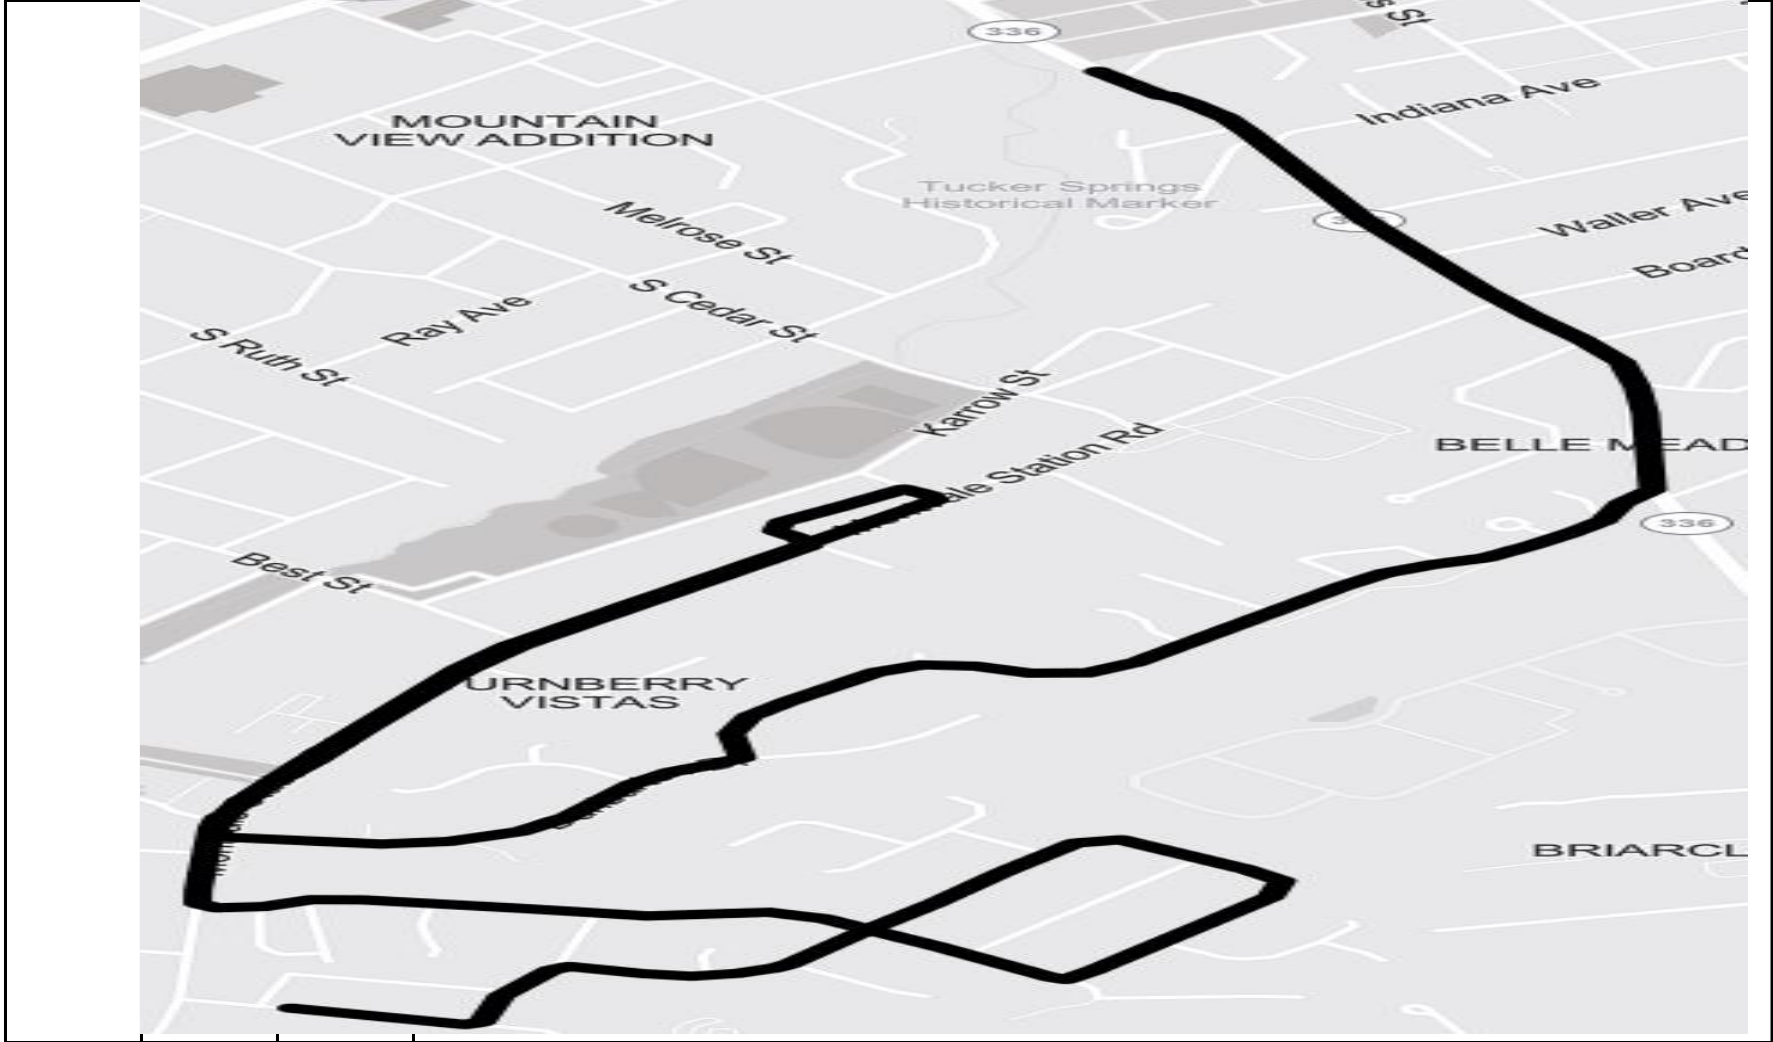

77

CGIS

SHE

N. Houston, Landau, Lord, McNabb, McGhee, Winter, Lord (McGhee intersection), N. Cusick, Olympia, Everett/Forest/Woodlawn (west of Cumberland), Cumberland (west side), Sunnyside, Morningside (from Columbus West), Brookside, Hanna, Columbus

5	MRIS	SHE	Montvale (right side only), [Turnberry], Montvale Station (through Jamestown), Lennox Circle, Churchill, Topside View, [Garden Vale], [Sandy Springs Townhouses], Bethany Ct, [Windridge], Claremont, Portsmouth, Jamestown Way, Lafayette Ln
---	------	-----	---