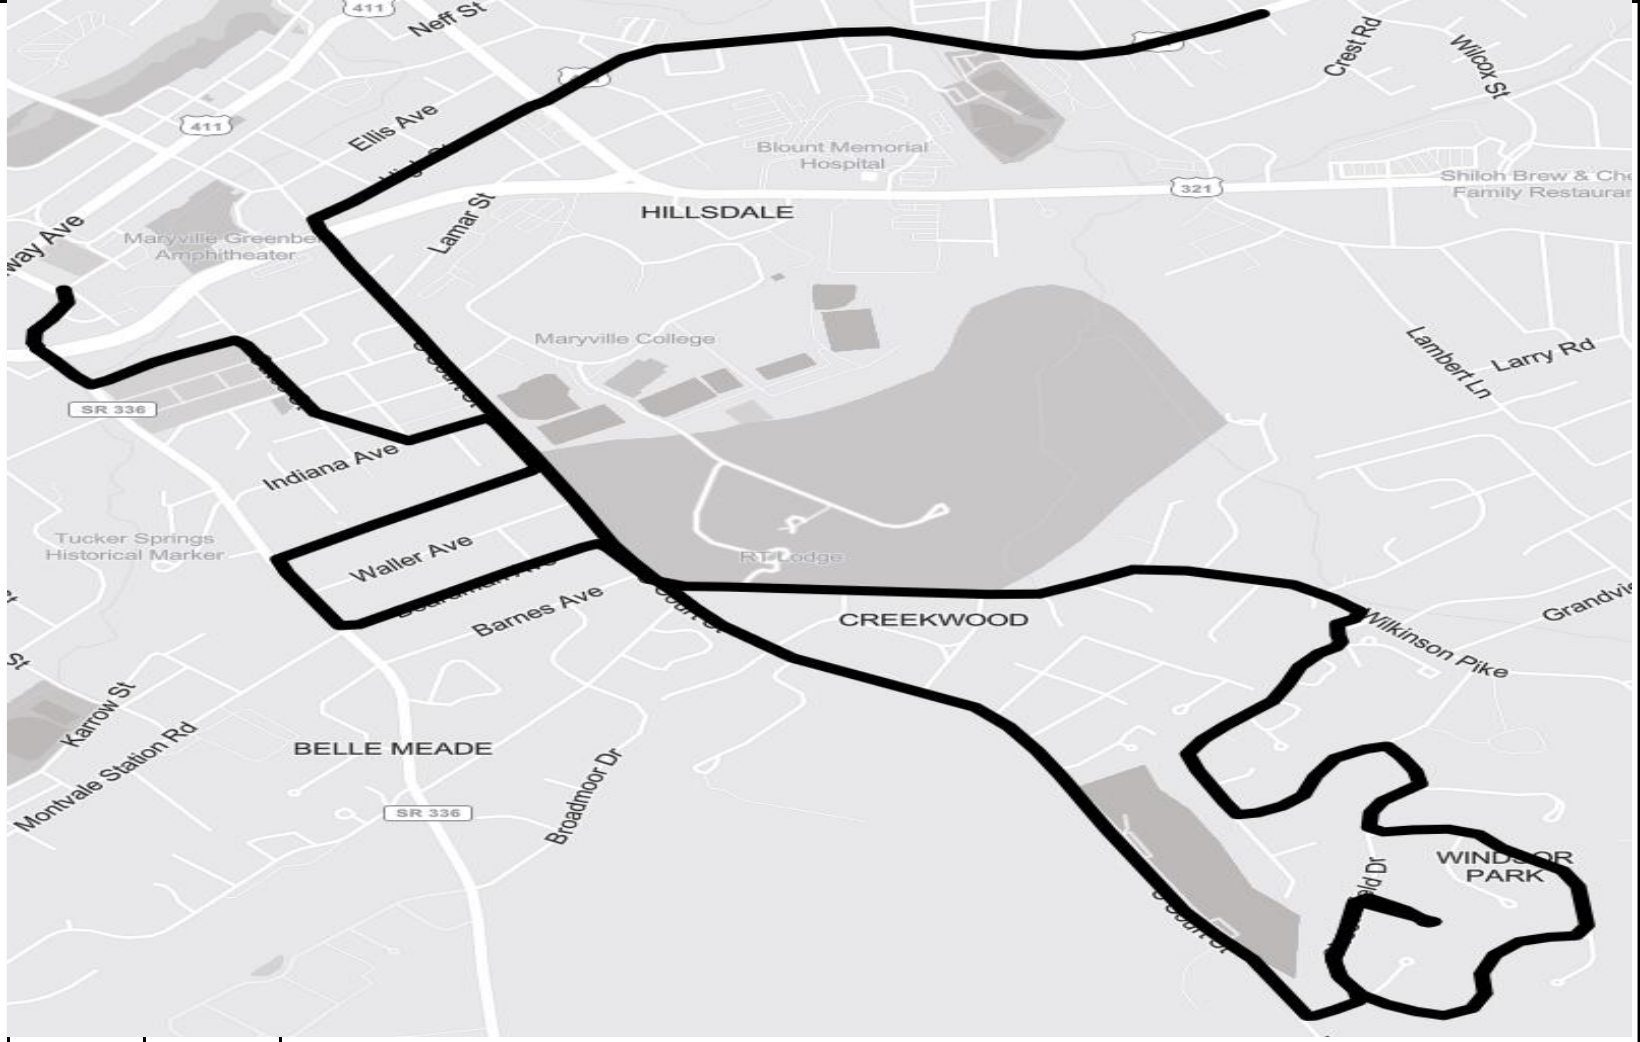

85	CGIS	JSE
----	------	-----

Andrea, Amerine (from Ironwood to Wesley), Amerine Station, Trainmaster, Whistlestop, Caboose, Scenic Yard, Dawnybrook, Sandidge, Wesley, Candora, Asbury

53

CGIS

SHE

Montvale (after Boardman), Brannon, Broady, Hill Run, Broadmoor, Piedmont, Orangewood, Bellwood, [Briarcliff], [Heritage Hills], Farris, Charles Earl, Canton, Horton, Eastover, Southview, Effler, Greene Forest, Pinewood

77

CGIS

SHE

N. Houston, Landau, Lord, McNabb, McGhee, Winter, Lord (McGhee intersection), N. Cusick, Olympia, Everett/Forest/Woodlawn (west of Cumberland), Cumberland (west side), Sunnyside, Morningside (from Columbus West), Brookside, Hanna, Columbus