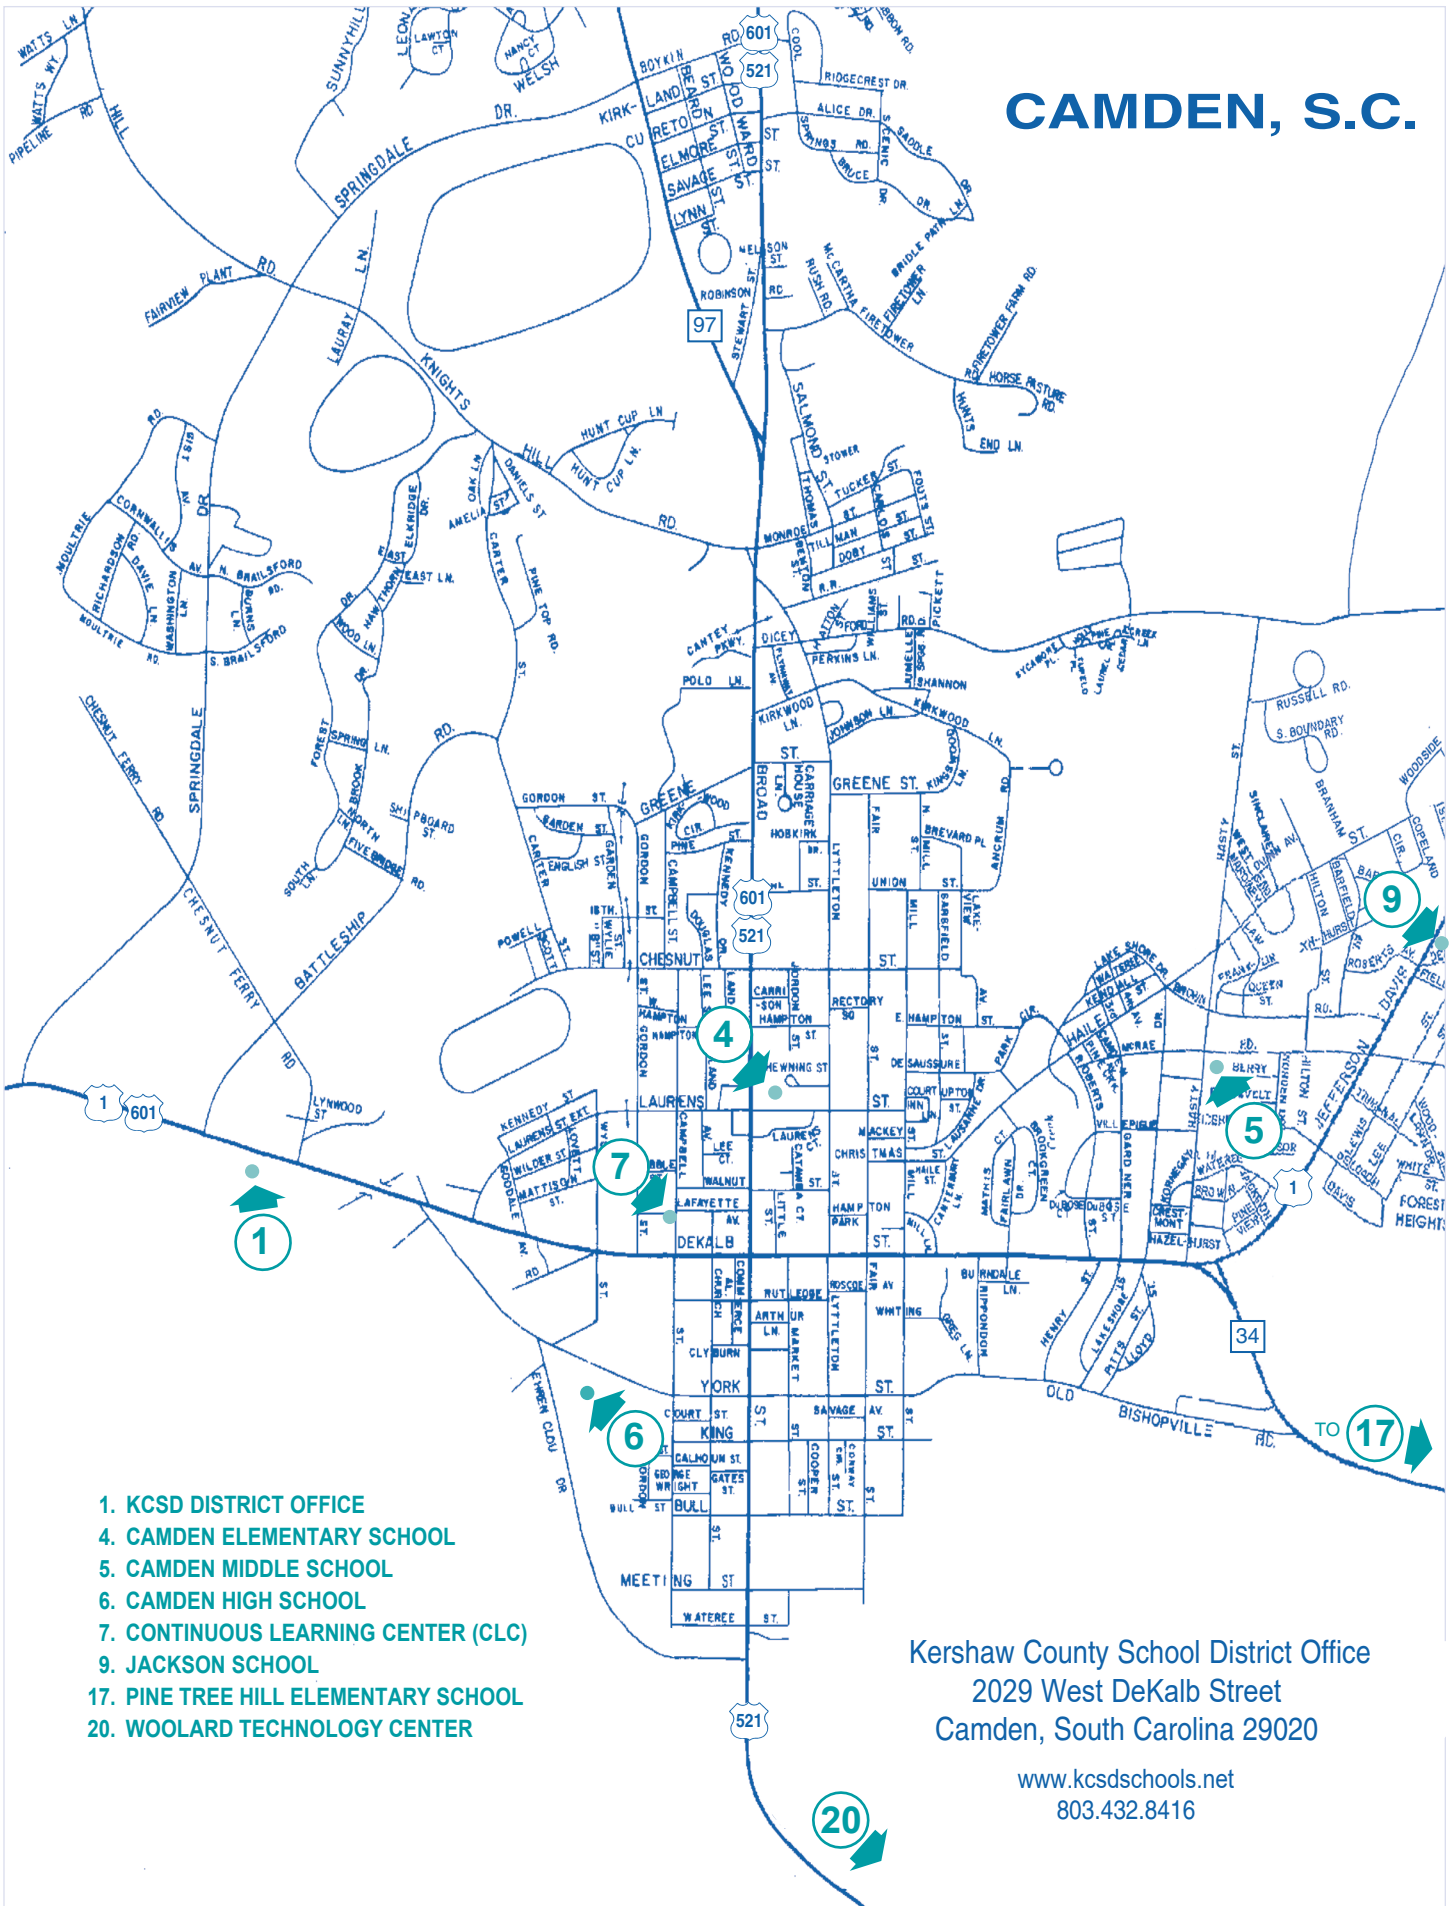

- | | |
|---------------------------------------|---|
| ★ 1. KCS D DISTRICT OFFICE | 11. LUGOFF-ELGIN MIDDLE SCHOOL |
| 2. KCS D ETS CAMPUS (former ATEC) | 12. LUGOFF-ELGIN HIGH SCHOOL |
| 3. BLANEY ELEMENTARY SCHOOL | 13. MIDWAY ELEMENTARY SCHOOL |
| ★ 4. CAMDEN ELEMENTARY SCHOOL | 14. NORTH CENTRAL ELEMENTARY SCHOOL |
| ★ 5. CAMDEN MIDDLE SCHOOL | 15. *NORTH CENTRAL HIGH SCHOOL |
| ★ 6. CAMDEN HIGH SCHOOL | 16. NORTH CENTRAL MIDDLE SCHOOL |
| ★ 7. CONTINUOUS LEARNING CENTER (CLC) | ★ 17. PINE TREE HILL ELEMENTARY SCHOOL |
| 8. DOBY'S MILL ELEMENTARY SCHOOL | 18. STOVER MIDDLE SCHOOL (Leslie M. Stover) |
| ★ 9. JACKSON SCHOOL | 19. WATEREE ELEMENTARY SCHOOL |
| 10. LUGOFF ELEMENTARY SCHOOL | ★ 20. WOOLARD TECHNOLOGY CENTER |

* The North Central High School campus (#15) is closed for construction; the school is currently located on the ETS Campus (#2).

KERSHAW COUNTY School District

CAMDEN, S.C.

- 1. KCS DISTRICT OFFICE
- 4. CAMDEN ELEMENTARY SCHOOL
- 5. CAMDEN MIDDLE SCHOOL
- 6. CAMDEN HIGH SCHOOL
- 7. CONTINUOUS LEARNING CENTER (CLC)
- 9. JACKSON SCHOOL
- 17. PINE TREE HILL ELEMENTARY SCHOOL
- 20. WOOLARD TECHNOLOGY CENTER