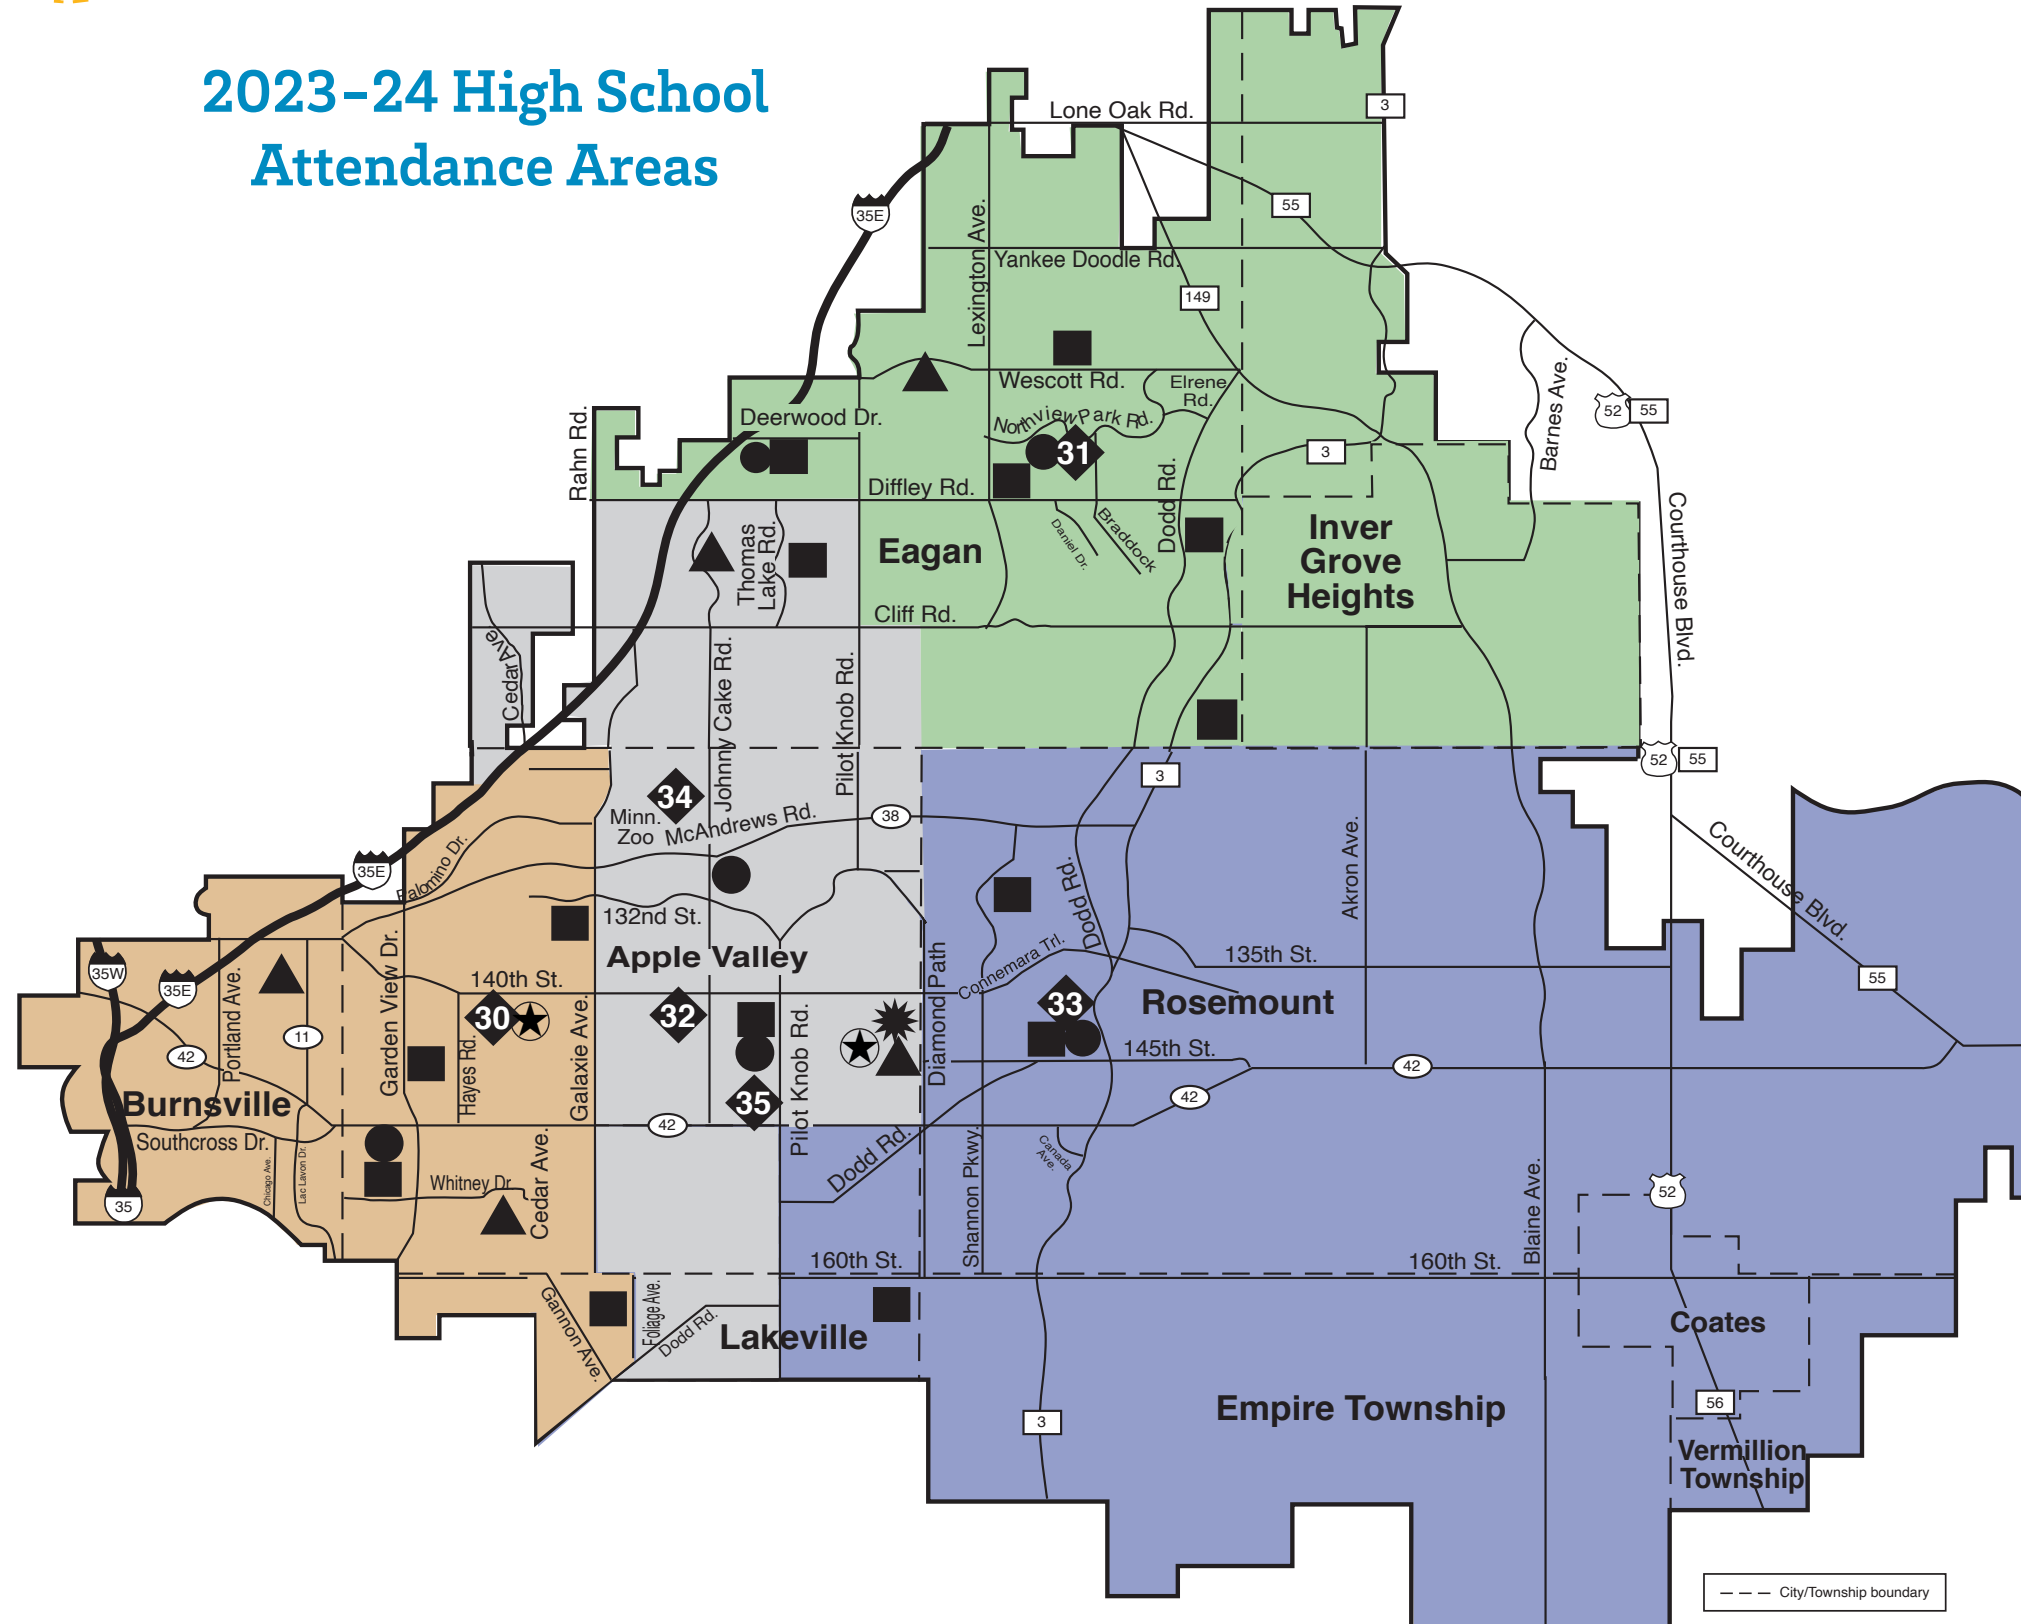

DISTRICT 196

One District. Infinite Possibilities.

Rosemount
Apple Valley
Eagan
Public Schools

2023-24 High School Attendance Areas

◆ High Schools

- 30 Apple Valley
- 31 Eagan
- 32 Eastview
- 33 Rosemount
- 34 School of Environmental Studies
(optional high school for juniors and seniors)
- 35 Area Learning Center
(alternative high school program)

■ Elementary schools

▲ Elementary magnet schools

● Middle schools

★ Dakota Ridge School
(special education school for district students)

☆ Learning Centers

Communications/maps/maps-color/18-19 HS.eps
District 196 Graphics/5-18

To determine the attendance area school for a specific property address, go to https://excensus-guidek12.net/rosemountmn/school_search/current/