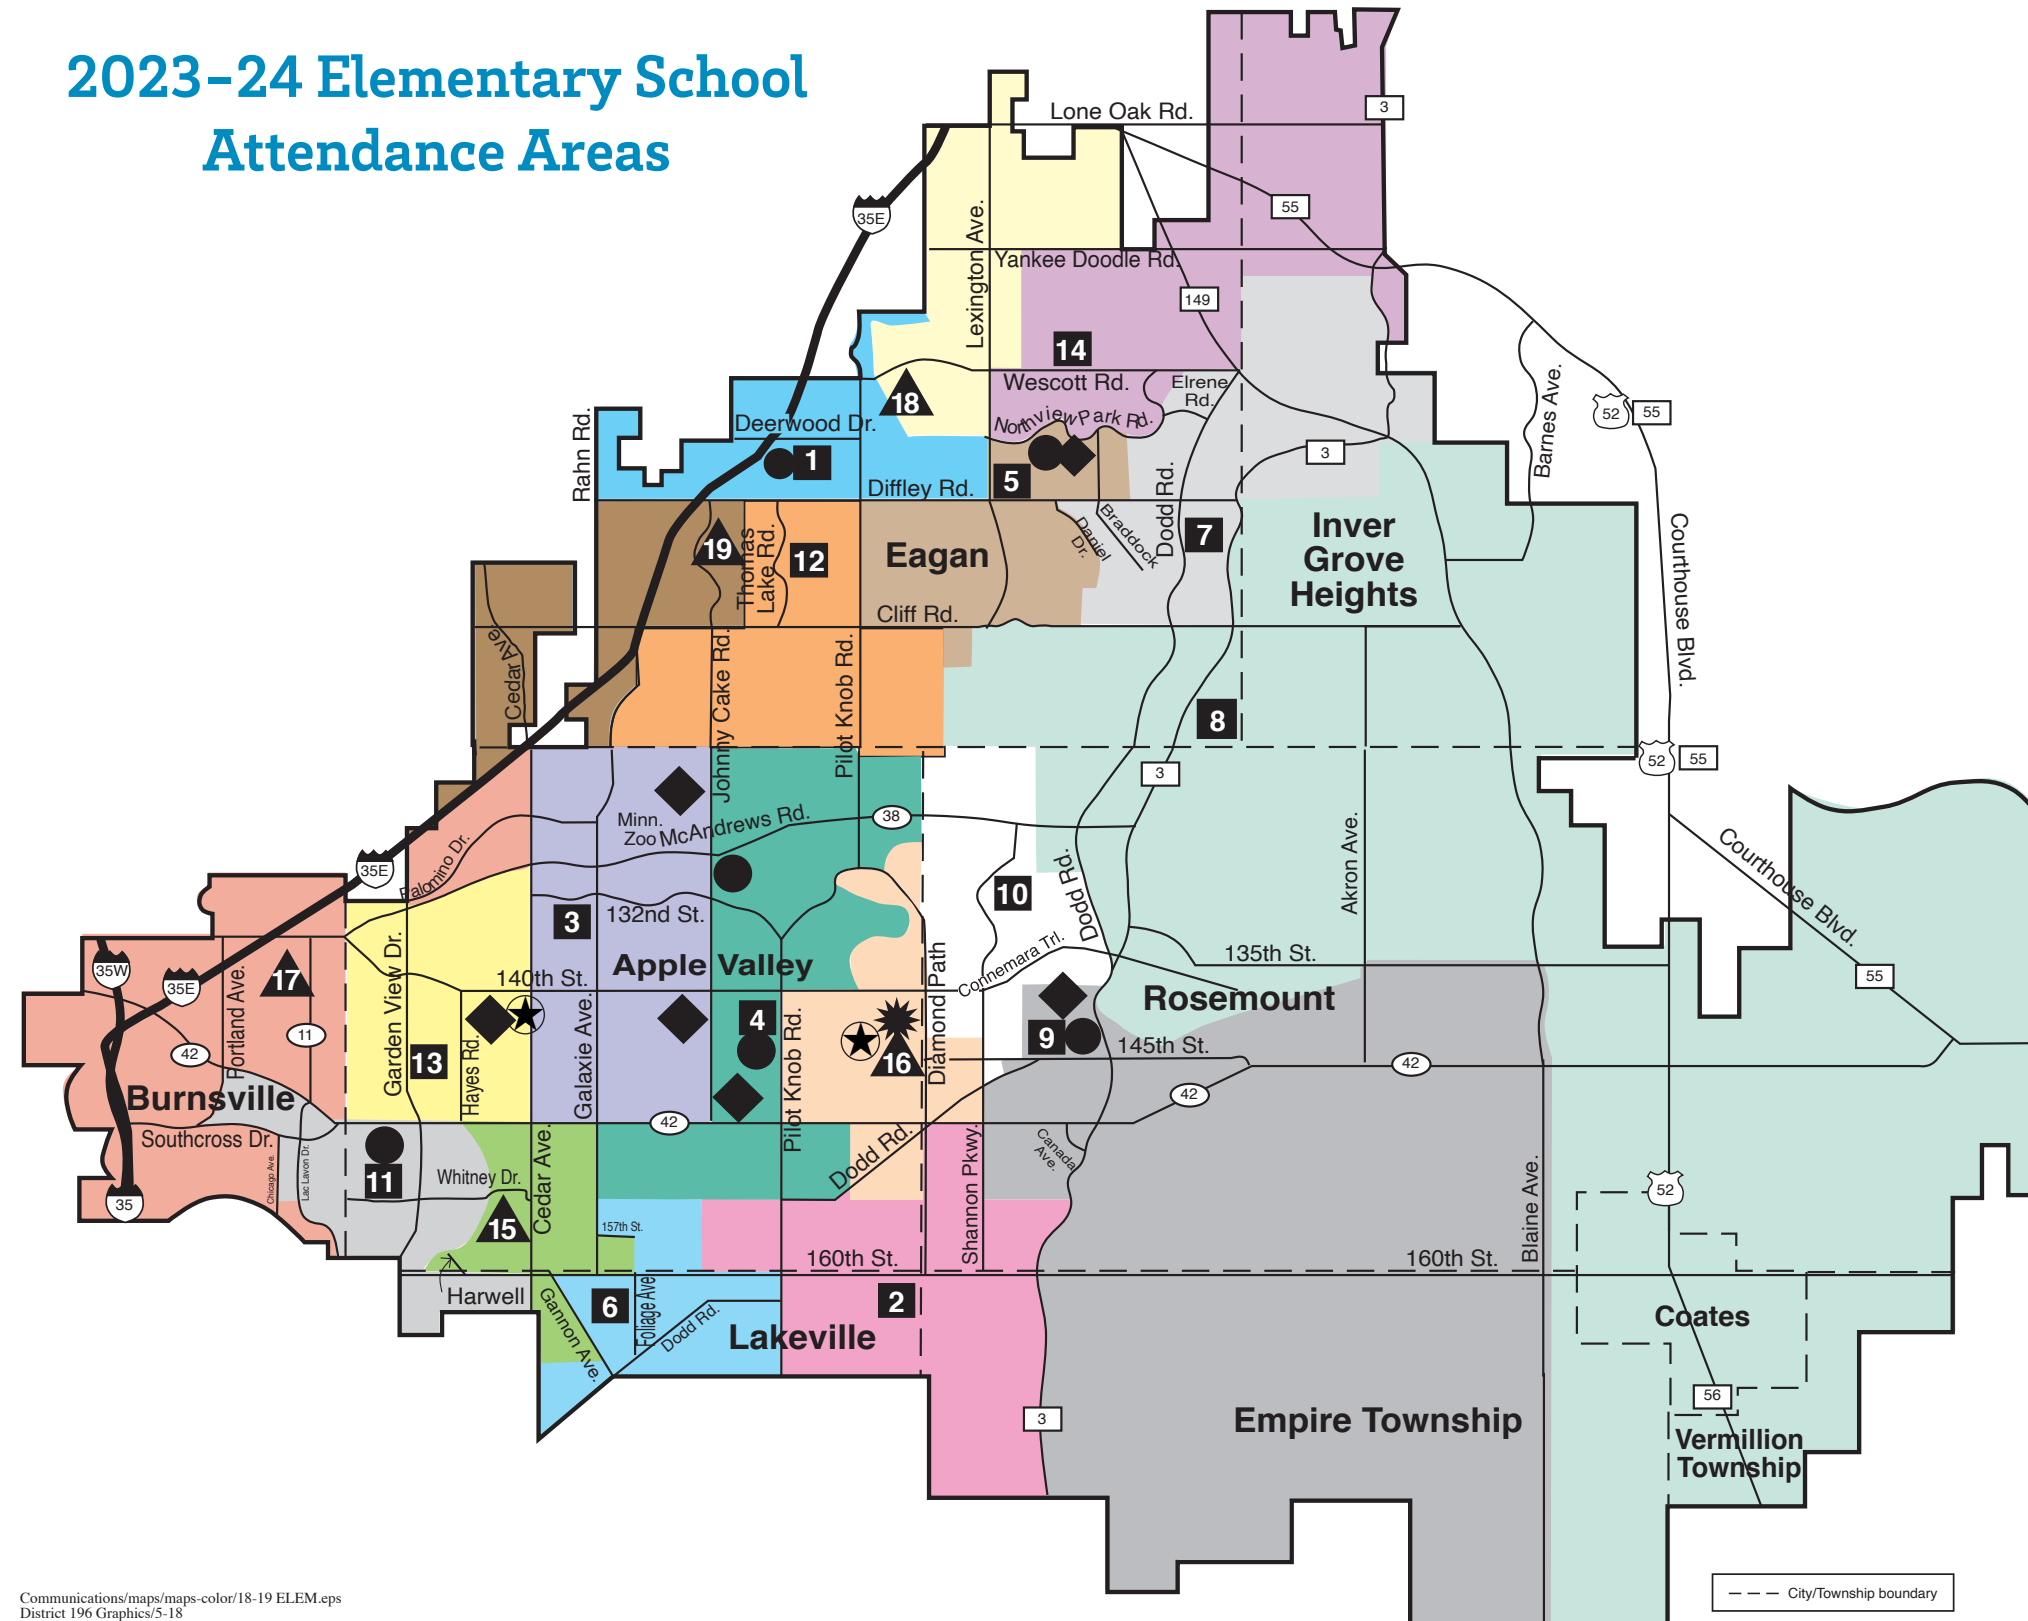

**DISTRICT 196**  
One District. Infinite Possibilities.

Rosemount  
Apple Valley  
Eagan  
Public Schools

## 2023-24 Elementary School Attendance Areas

### Elementary Schools

- 1 Deerwood
- 2 East Lake
- 3 Greenleaf
- 4 Highland
- 5 Northview
- 6 Parkview
- 7 Pinewood
- 8 Red Pine
- 9 Rosemount
- 10 Shannon Park
- 11 Southview
- 12 Thomas Lake
- 13 Westview
- 14 Woodland

Communications/maps/maps-color/18-19 ELEM.eps  
District 196 Graphics/5-18

To determine the attendance area school for a specific property address, go to [https://excensus-guidek12.net/rosemountmn/school\\_search/current/](https://excensus-guidek12.net/rosemountmn/school_search/current/)