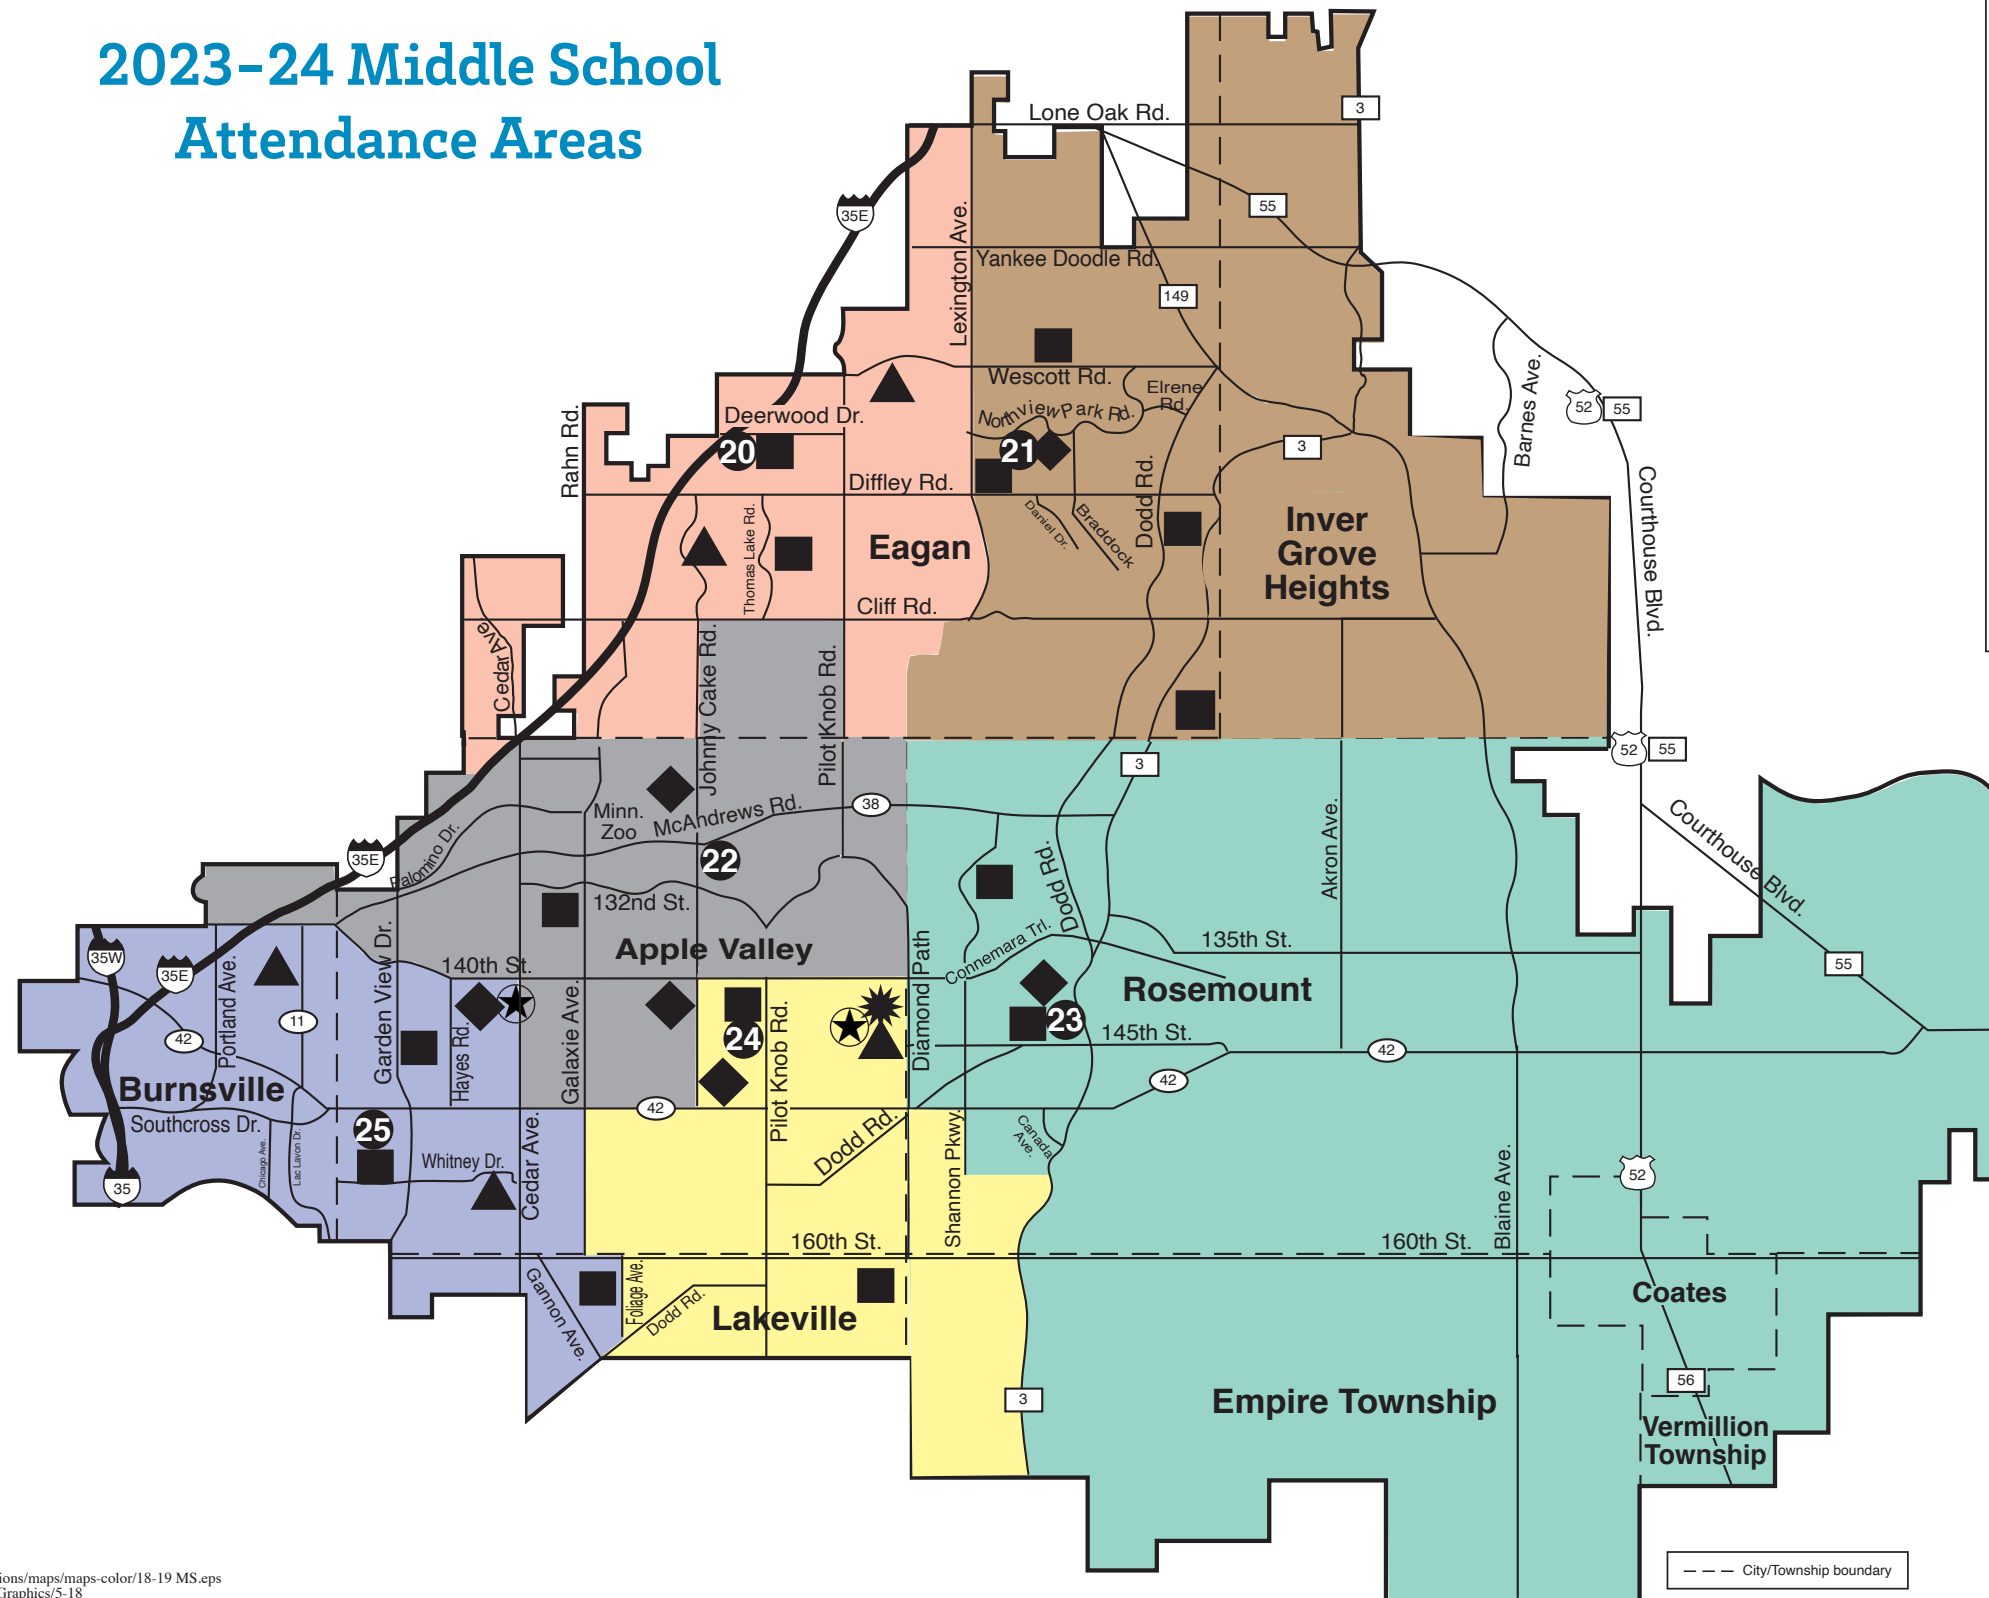

**DISTRICT 196**  
One District. Infinite Possibilities.

Rosemount  
Apple Valley  
Eagan  
Public Schools

## 2023-24 Middle School Attendance Areas

**● Middle Schools**

20 Black Hawk	
21 Dakota Hills	
22 Falcon Ridge	
23 Rosemount	
24 Scott Highlands	
25 Valley STEM	

- Elementary schools
- Elementary magnet schools
- High schools
- Dakota Ridge School  
(special education school for district students)
- Learning Centers

Communications/maps/maps-color/18-19 MS.eps  
District 196 Graphics/5-18

To determine the attendance area school for a specific property address, go to [https://excensus-guidek12.net/rosemountmn/school\\_search/current/](https://excensus-guidek12.net/rosemountmn/school_search/current/)