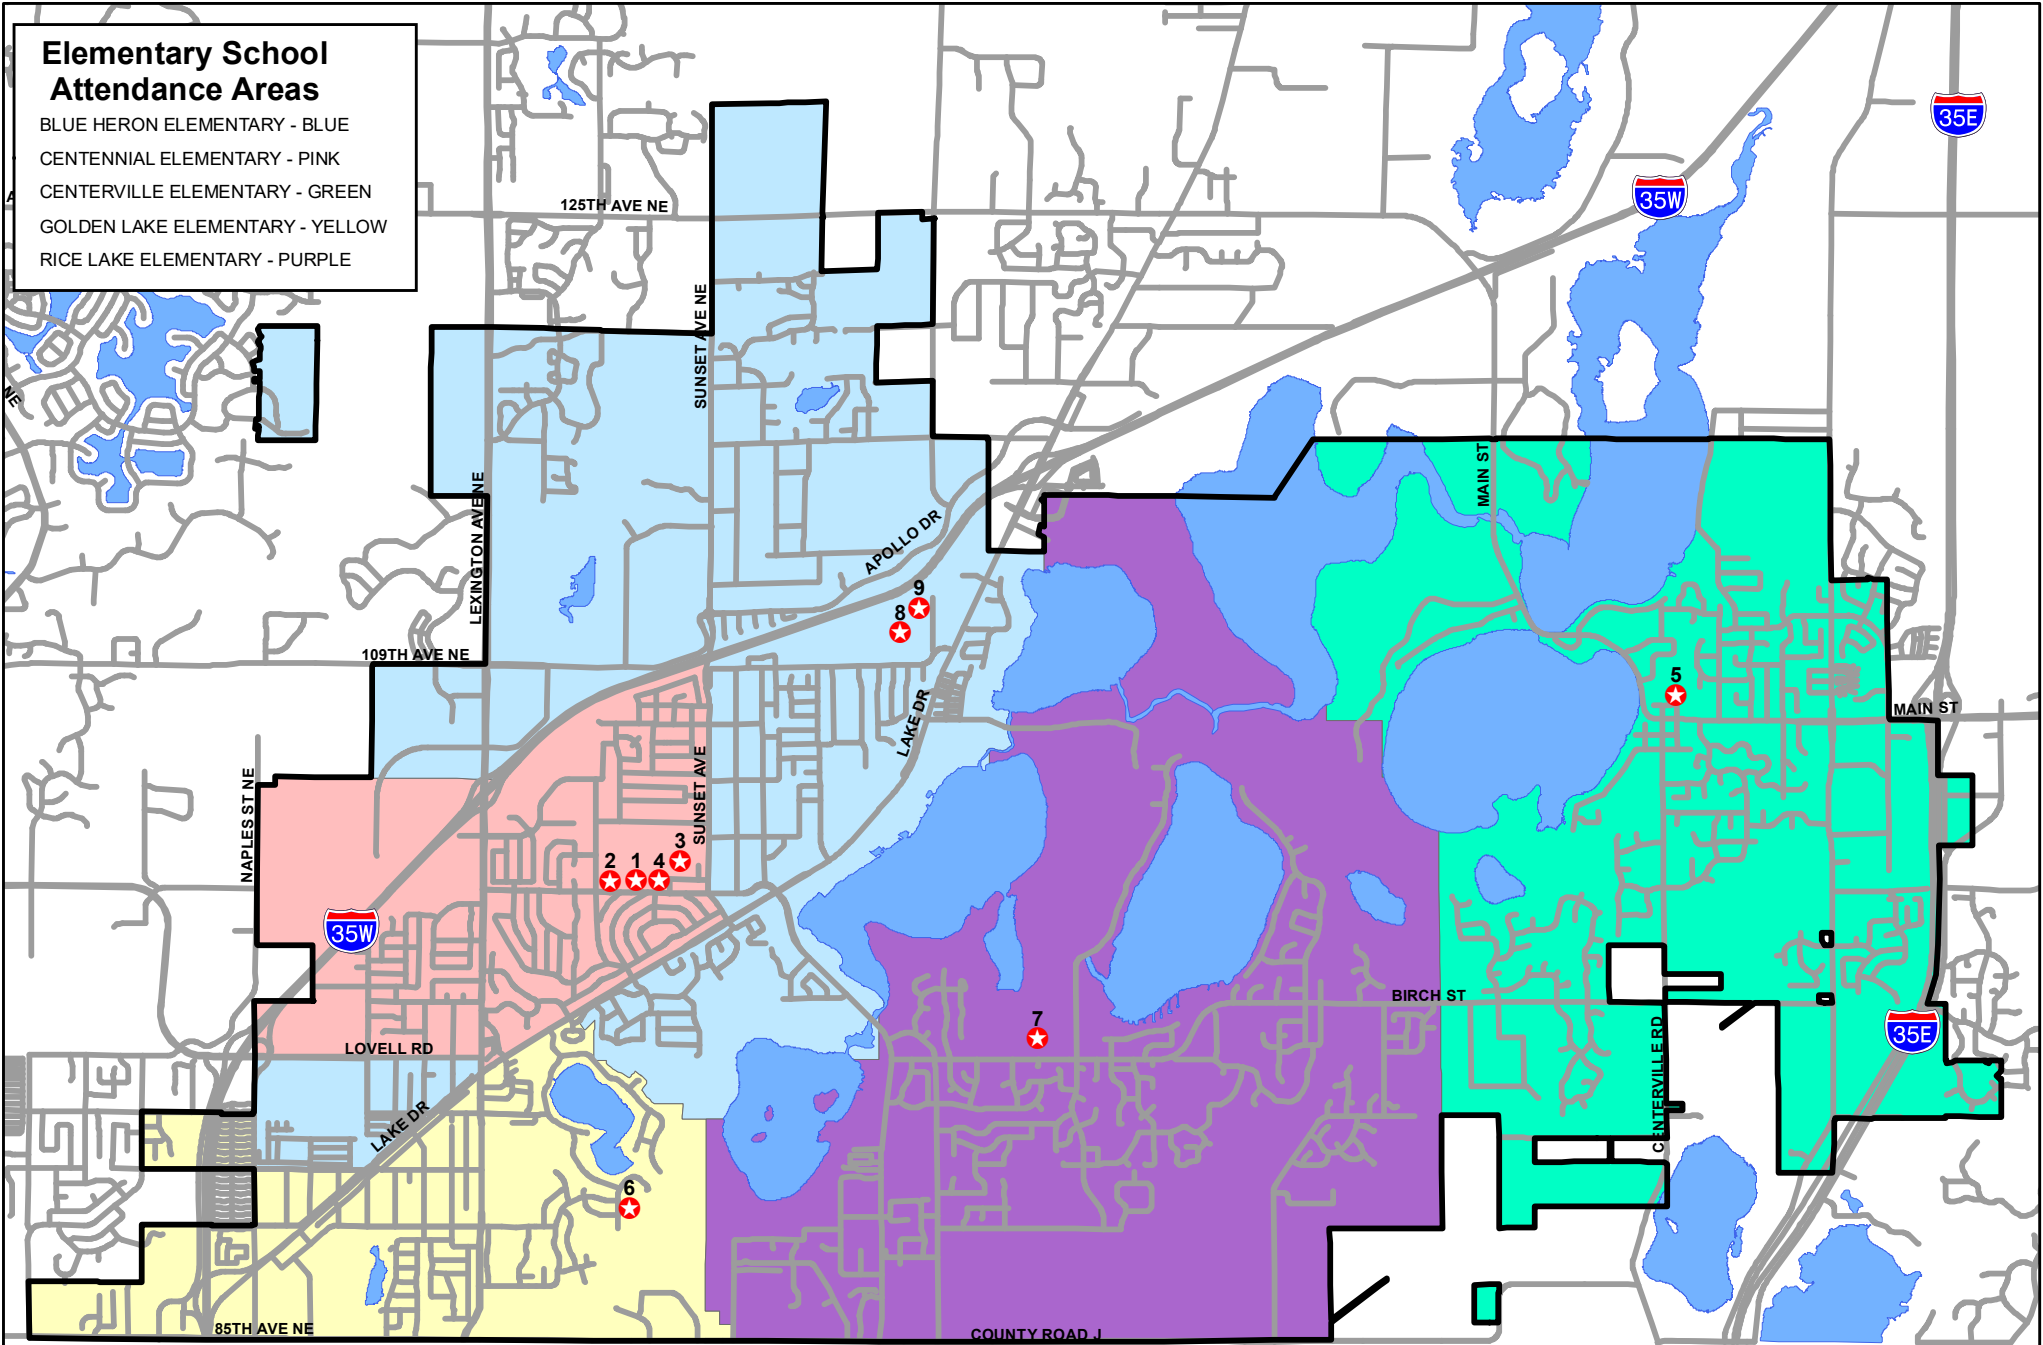

### Elementary School Attendance Areas

- BLUE HERON ELEMENTARY - BLUE
- CENTENNIAL ELEMENTARY - PINK
- CENTERVILLE ELEMENTARY - GREEN
- GOLDEN LAKE ELEMENTARY - YELLOW
- RICE LAKE ELEMENTARY - PURPLE

### School Locations

- |                           |                            |                           |
|---------------------------|----------------------------|---------------------------|
| 1 - District Office       | 5 - Centerville Elementary | 9 - Blue Heron Elementary |
| 2 - Centennial Elementary | 6 - Golden Lake Elementary |                           |
| 3 - High School - East    | 7 - Rice Lake Elementary   |                           |
| 4 - High School - West    | 8 - Middle School          |                           |