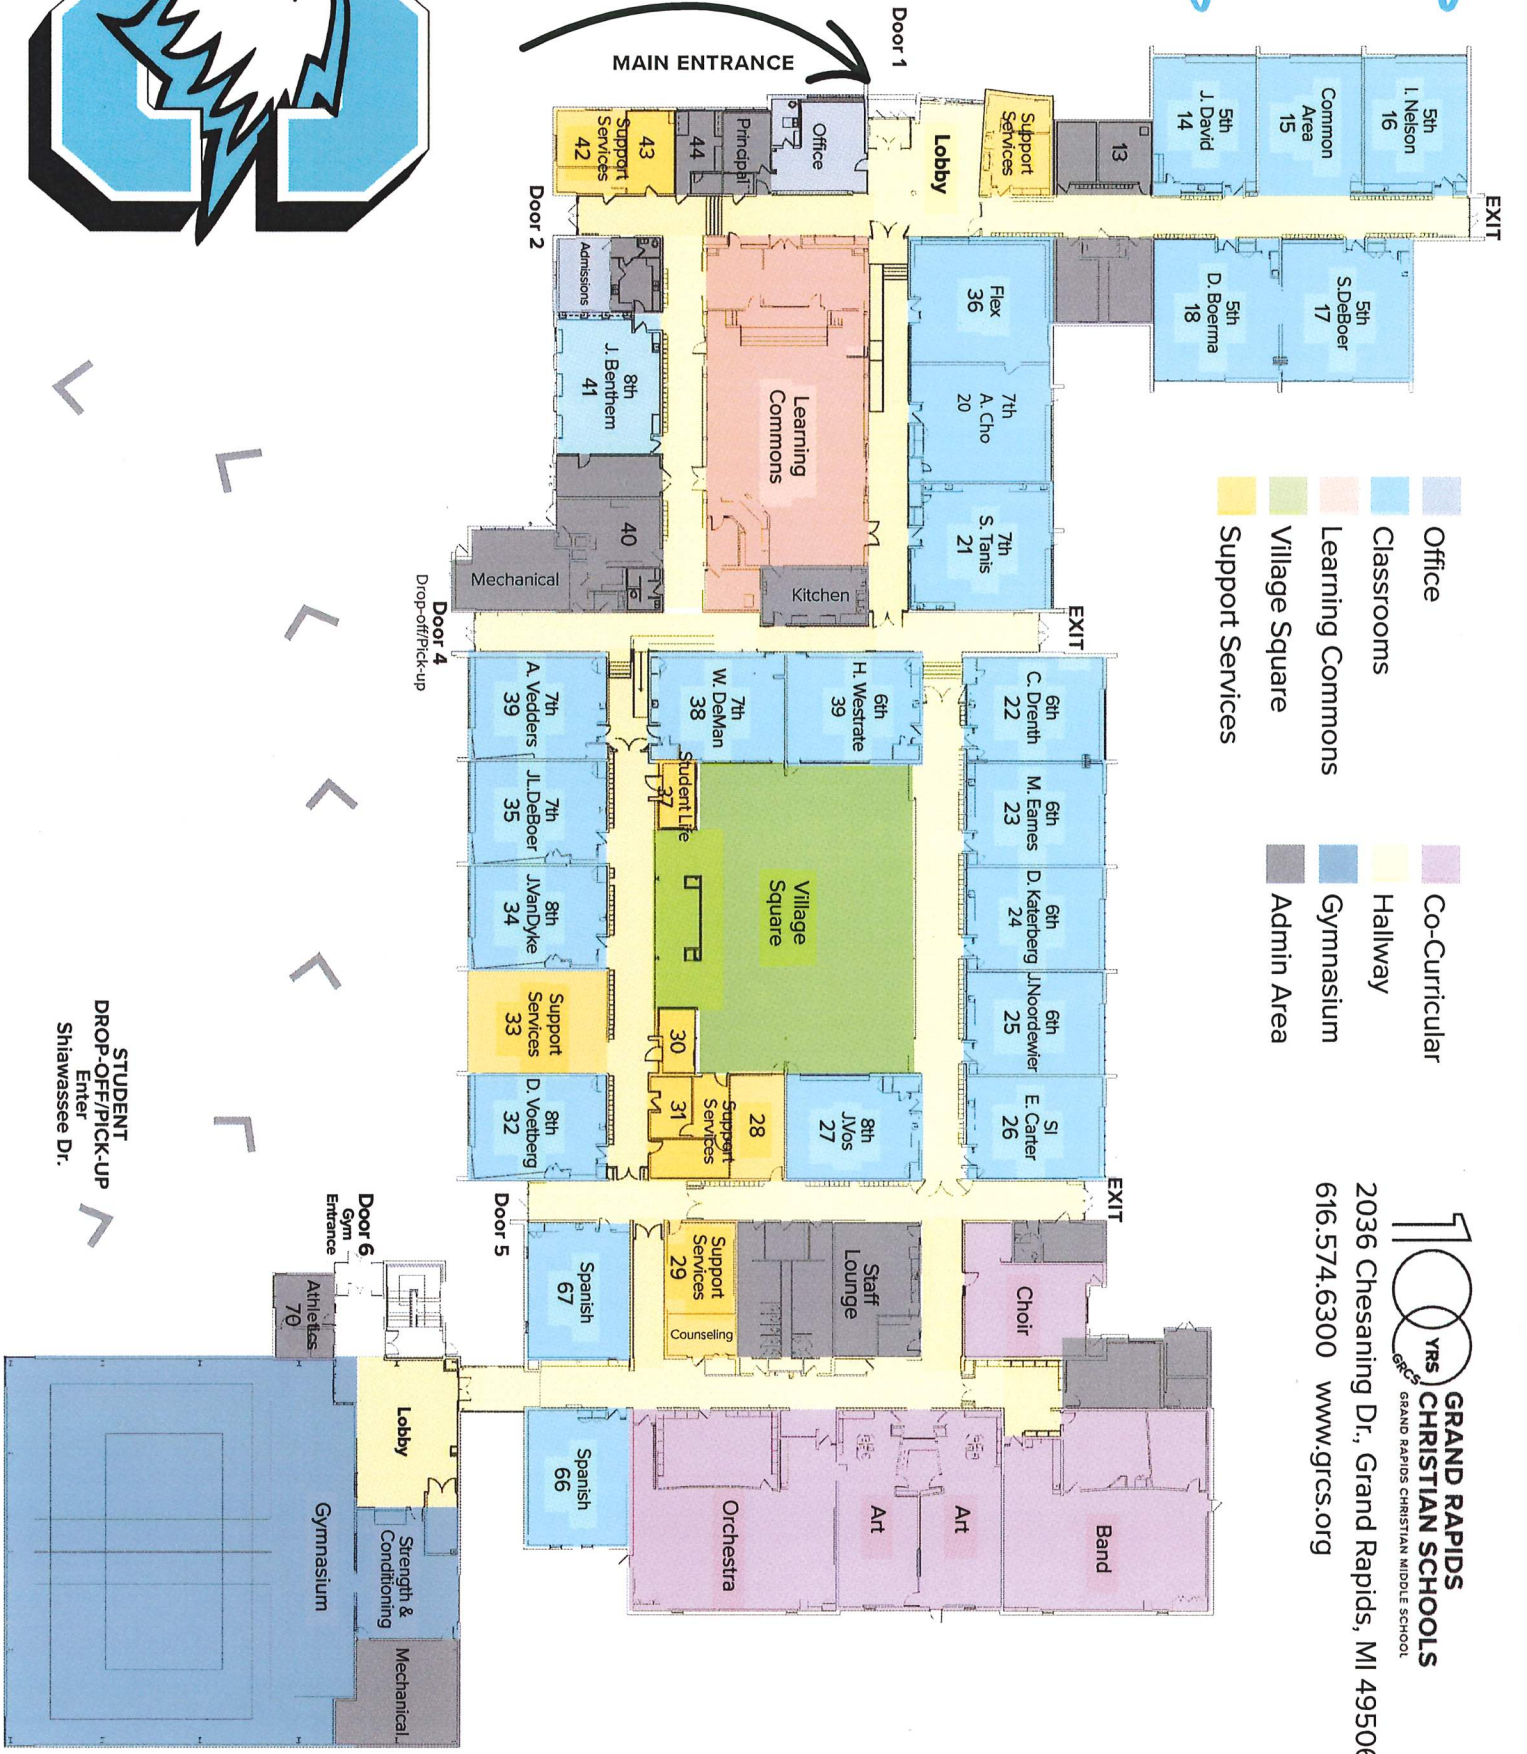

# Welcome

**BUS / VISITOR PARKING**  
Chesaning Dr.

**GRAND RAPIDS**  
**CHRISTIAN SCHOOLS**  
 GRAND RAPIDS CHRISTIAN MIDDLE SCHOOL  
 2036 Chesaning Dr., Grand Rapids, MI 49506  
 616.574.6300 [www.grcs.org](http://www.grcs.org)

**STUDENT**  
DROP-OFF/PICK-UP  
Enter  
Shiawassee Dr.