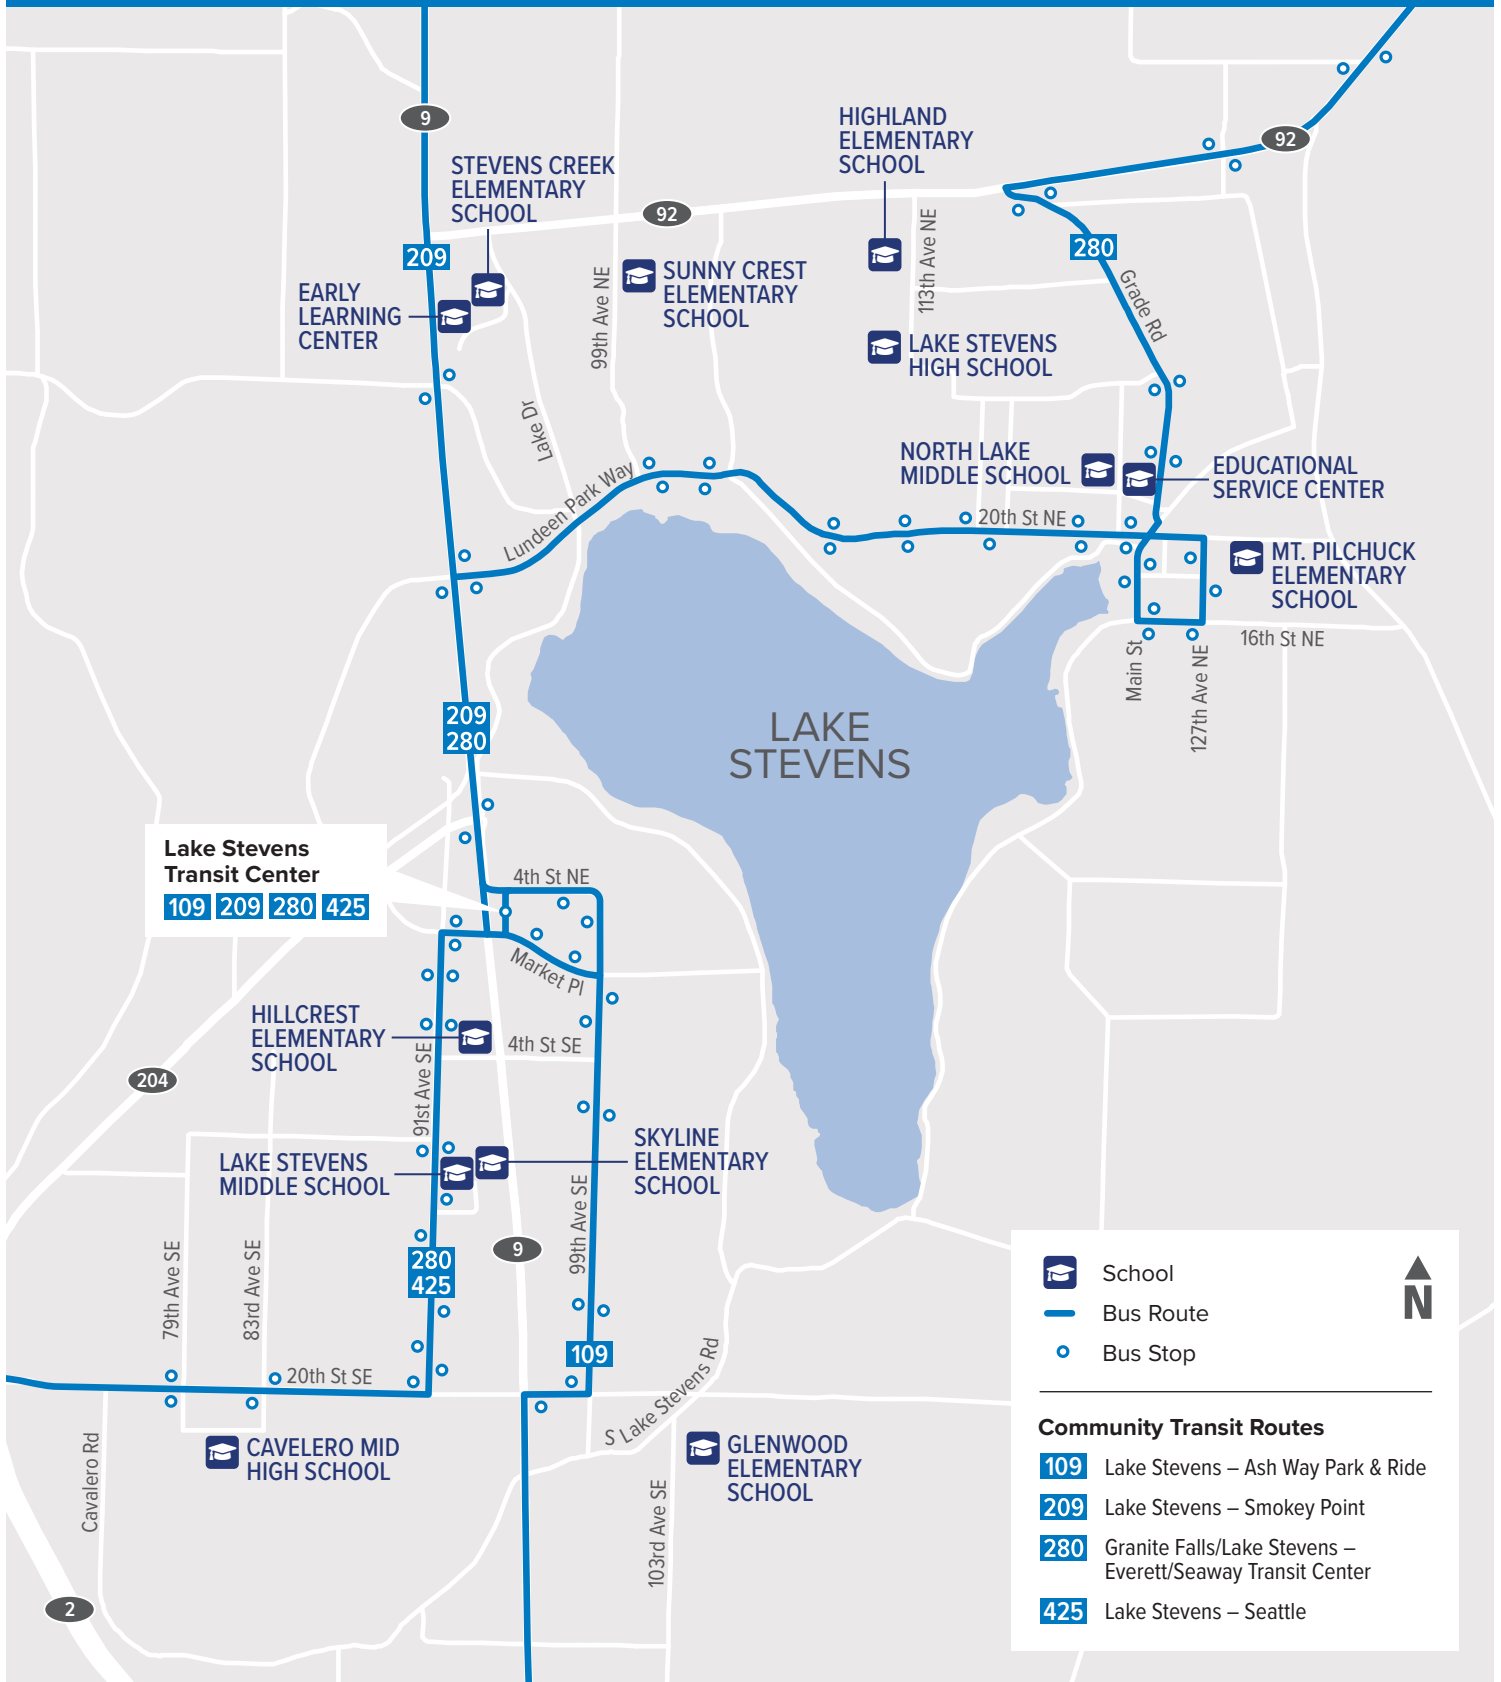

Lake Stevens School District Bus Service Map

**Lake Stevens
Transit Center**
109 209 280 425

- School
- Bus Route
- Bus Stop

- Community Transit Routes**
- 109** Lake Stevens – Ash Way Park & Ride
 - 209** Lake Stevens – Smokey Point
 - 280** Granite Falls/Lake Stevens – Everett/Seaway Transit Center
 - 425** Lake Stevens – Seattle

For detailed route and stop information or to plan your trip, visit communitytransit.org