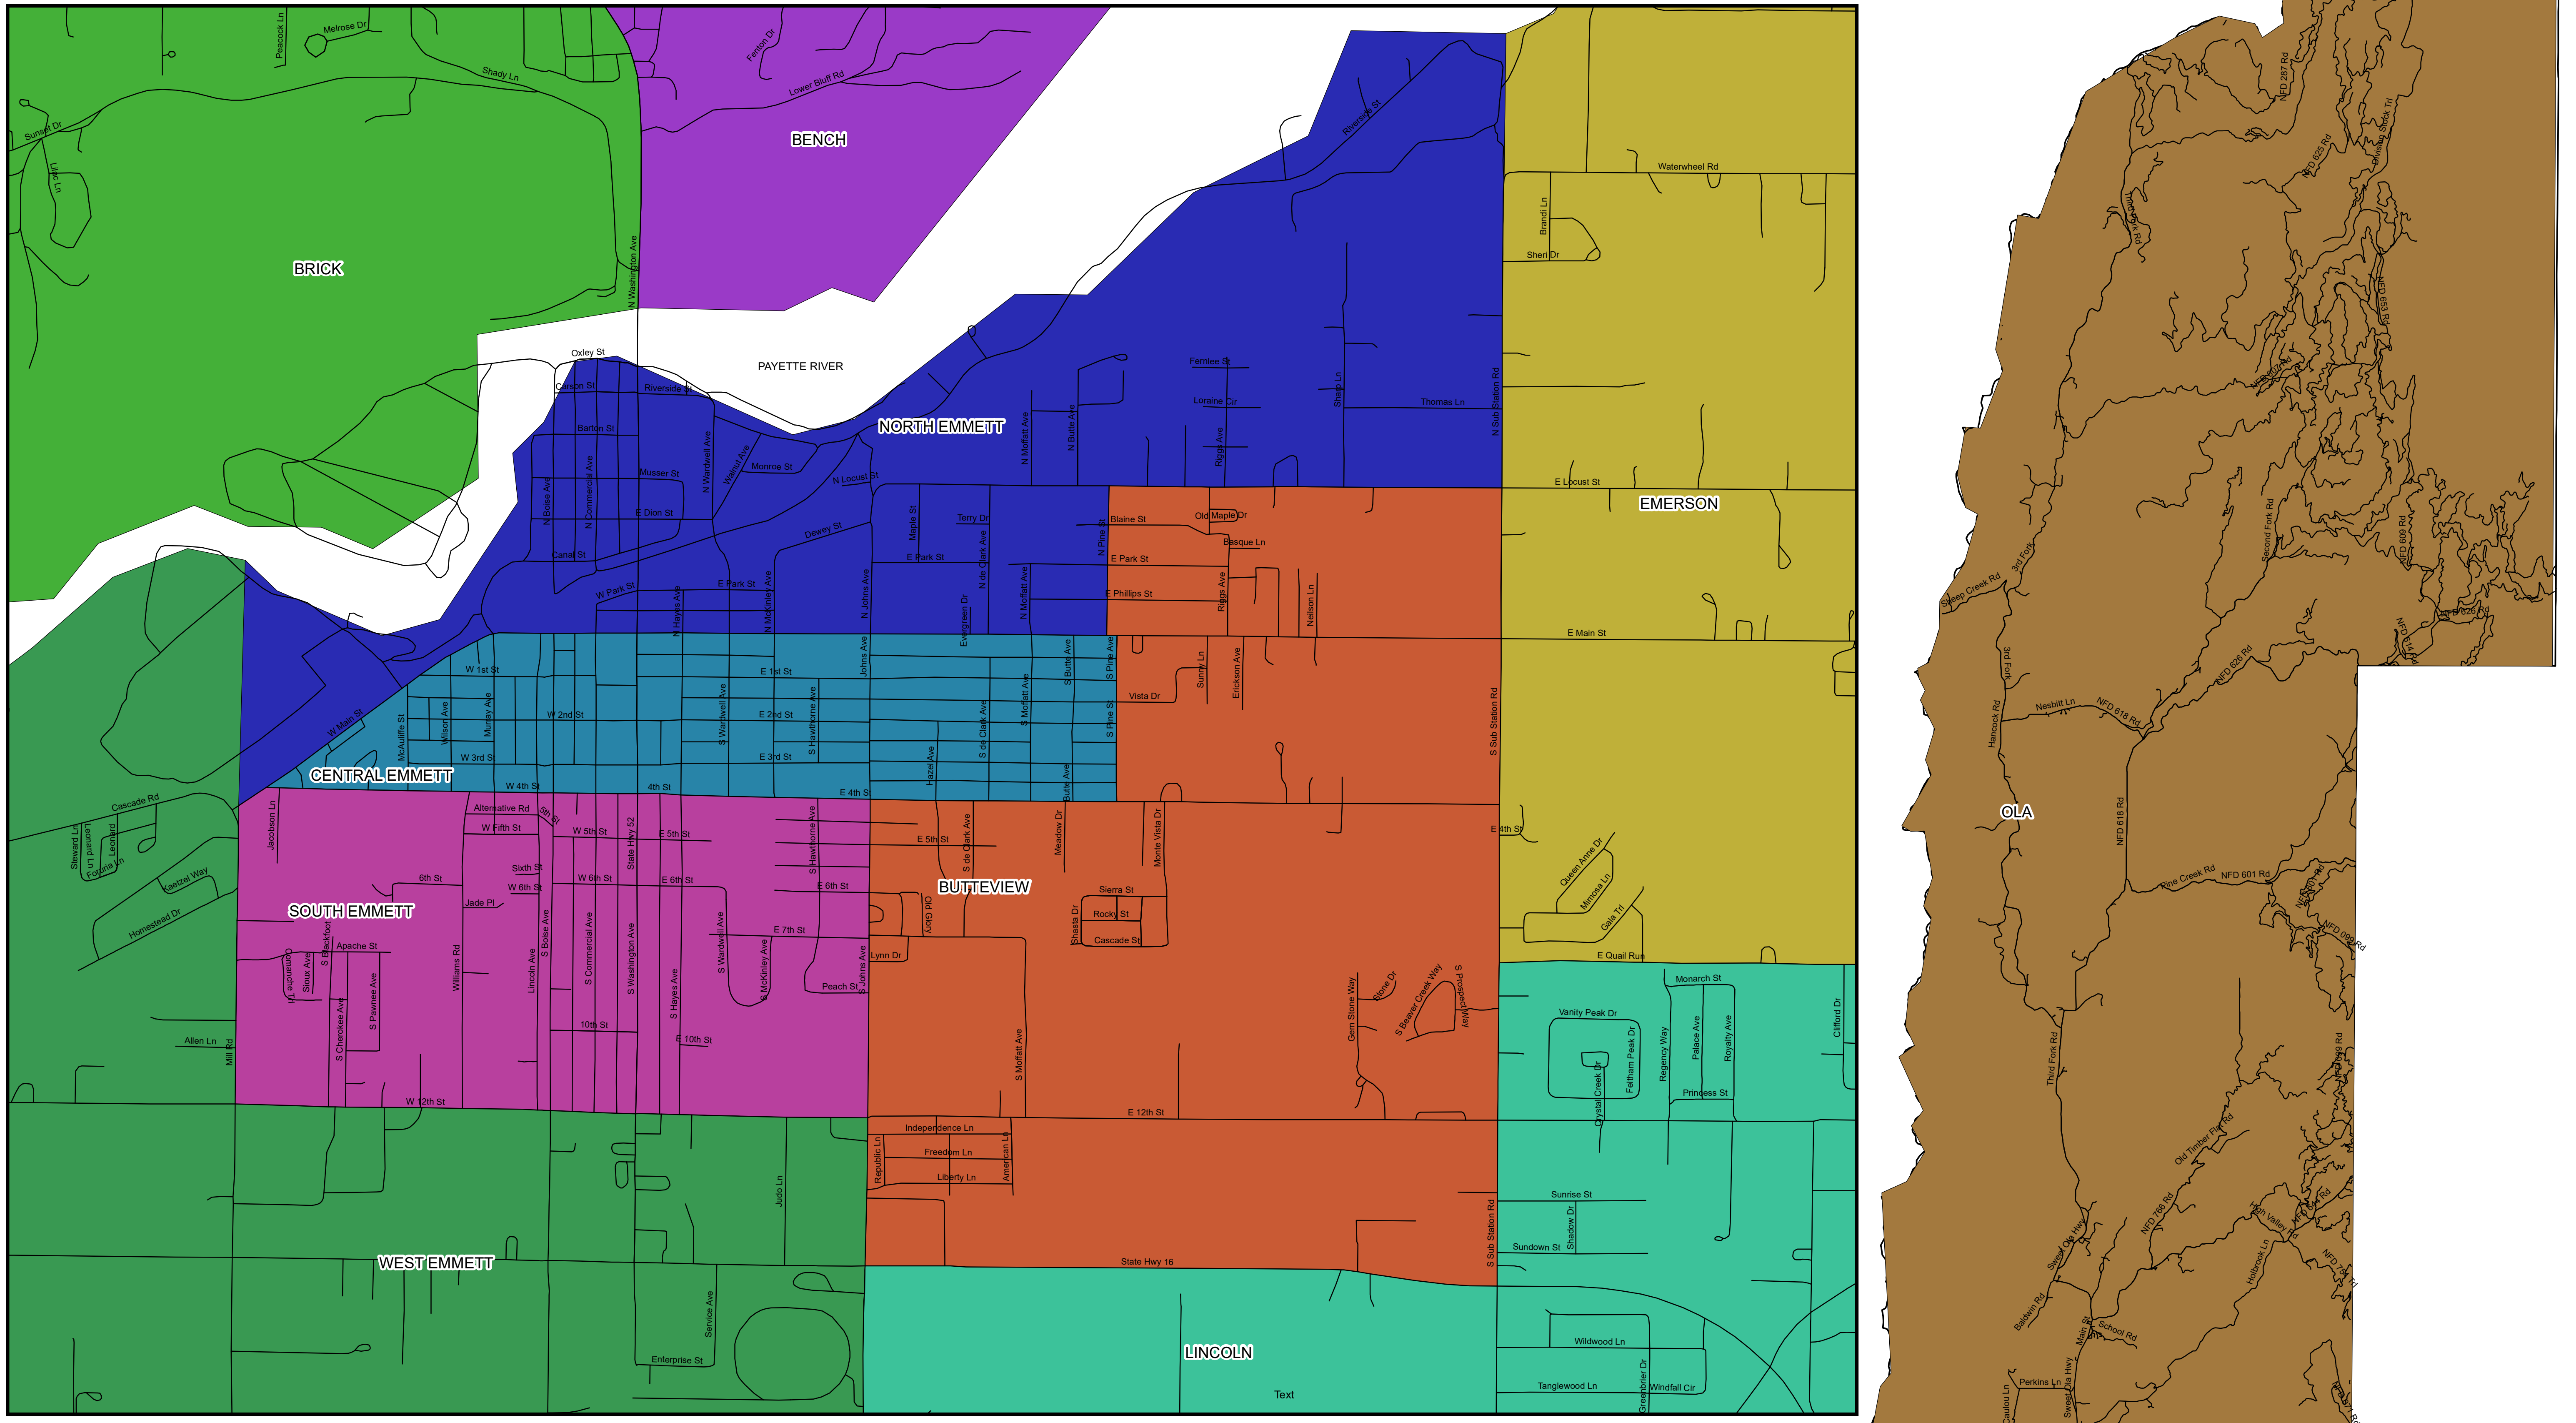

# 2022 GEM COUNTY PRECINCTS

## Legend

- |                  |                |               |
|------------------|----------------|---------------|
| — GemRoads       | CENTRAL EMMETT | NORTH EMMETT  |
| <b>PRECINCTS</b> | EMERSON        | OLA           |
| BENCH            | HANNA          | SOUTH EMMETT  |
| BRICK            | LETHA          | SWEET-MONTOUR |
| BUTTEVIEW        | LINCOLN        | WEST EMMETT   |