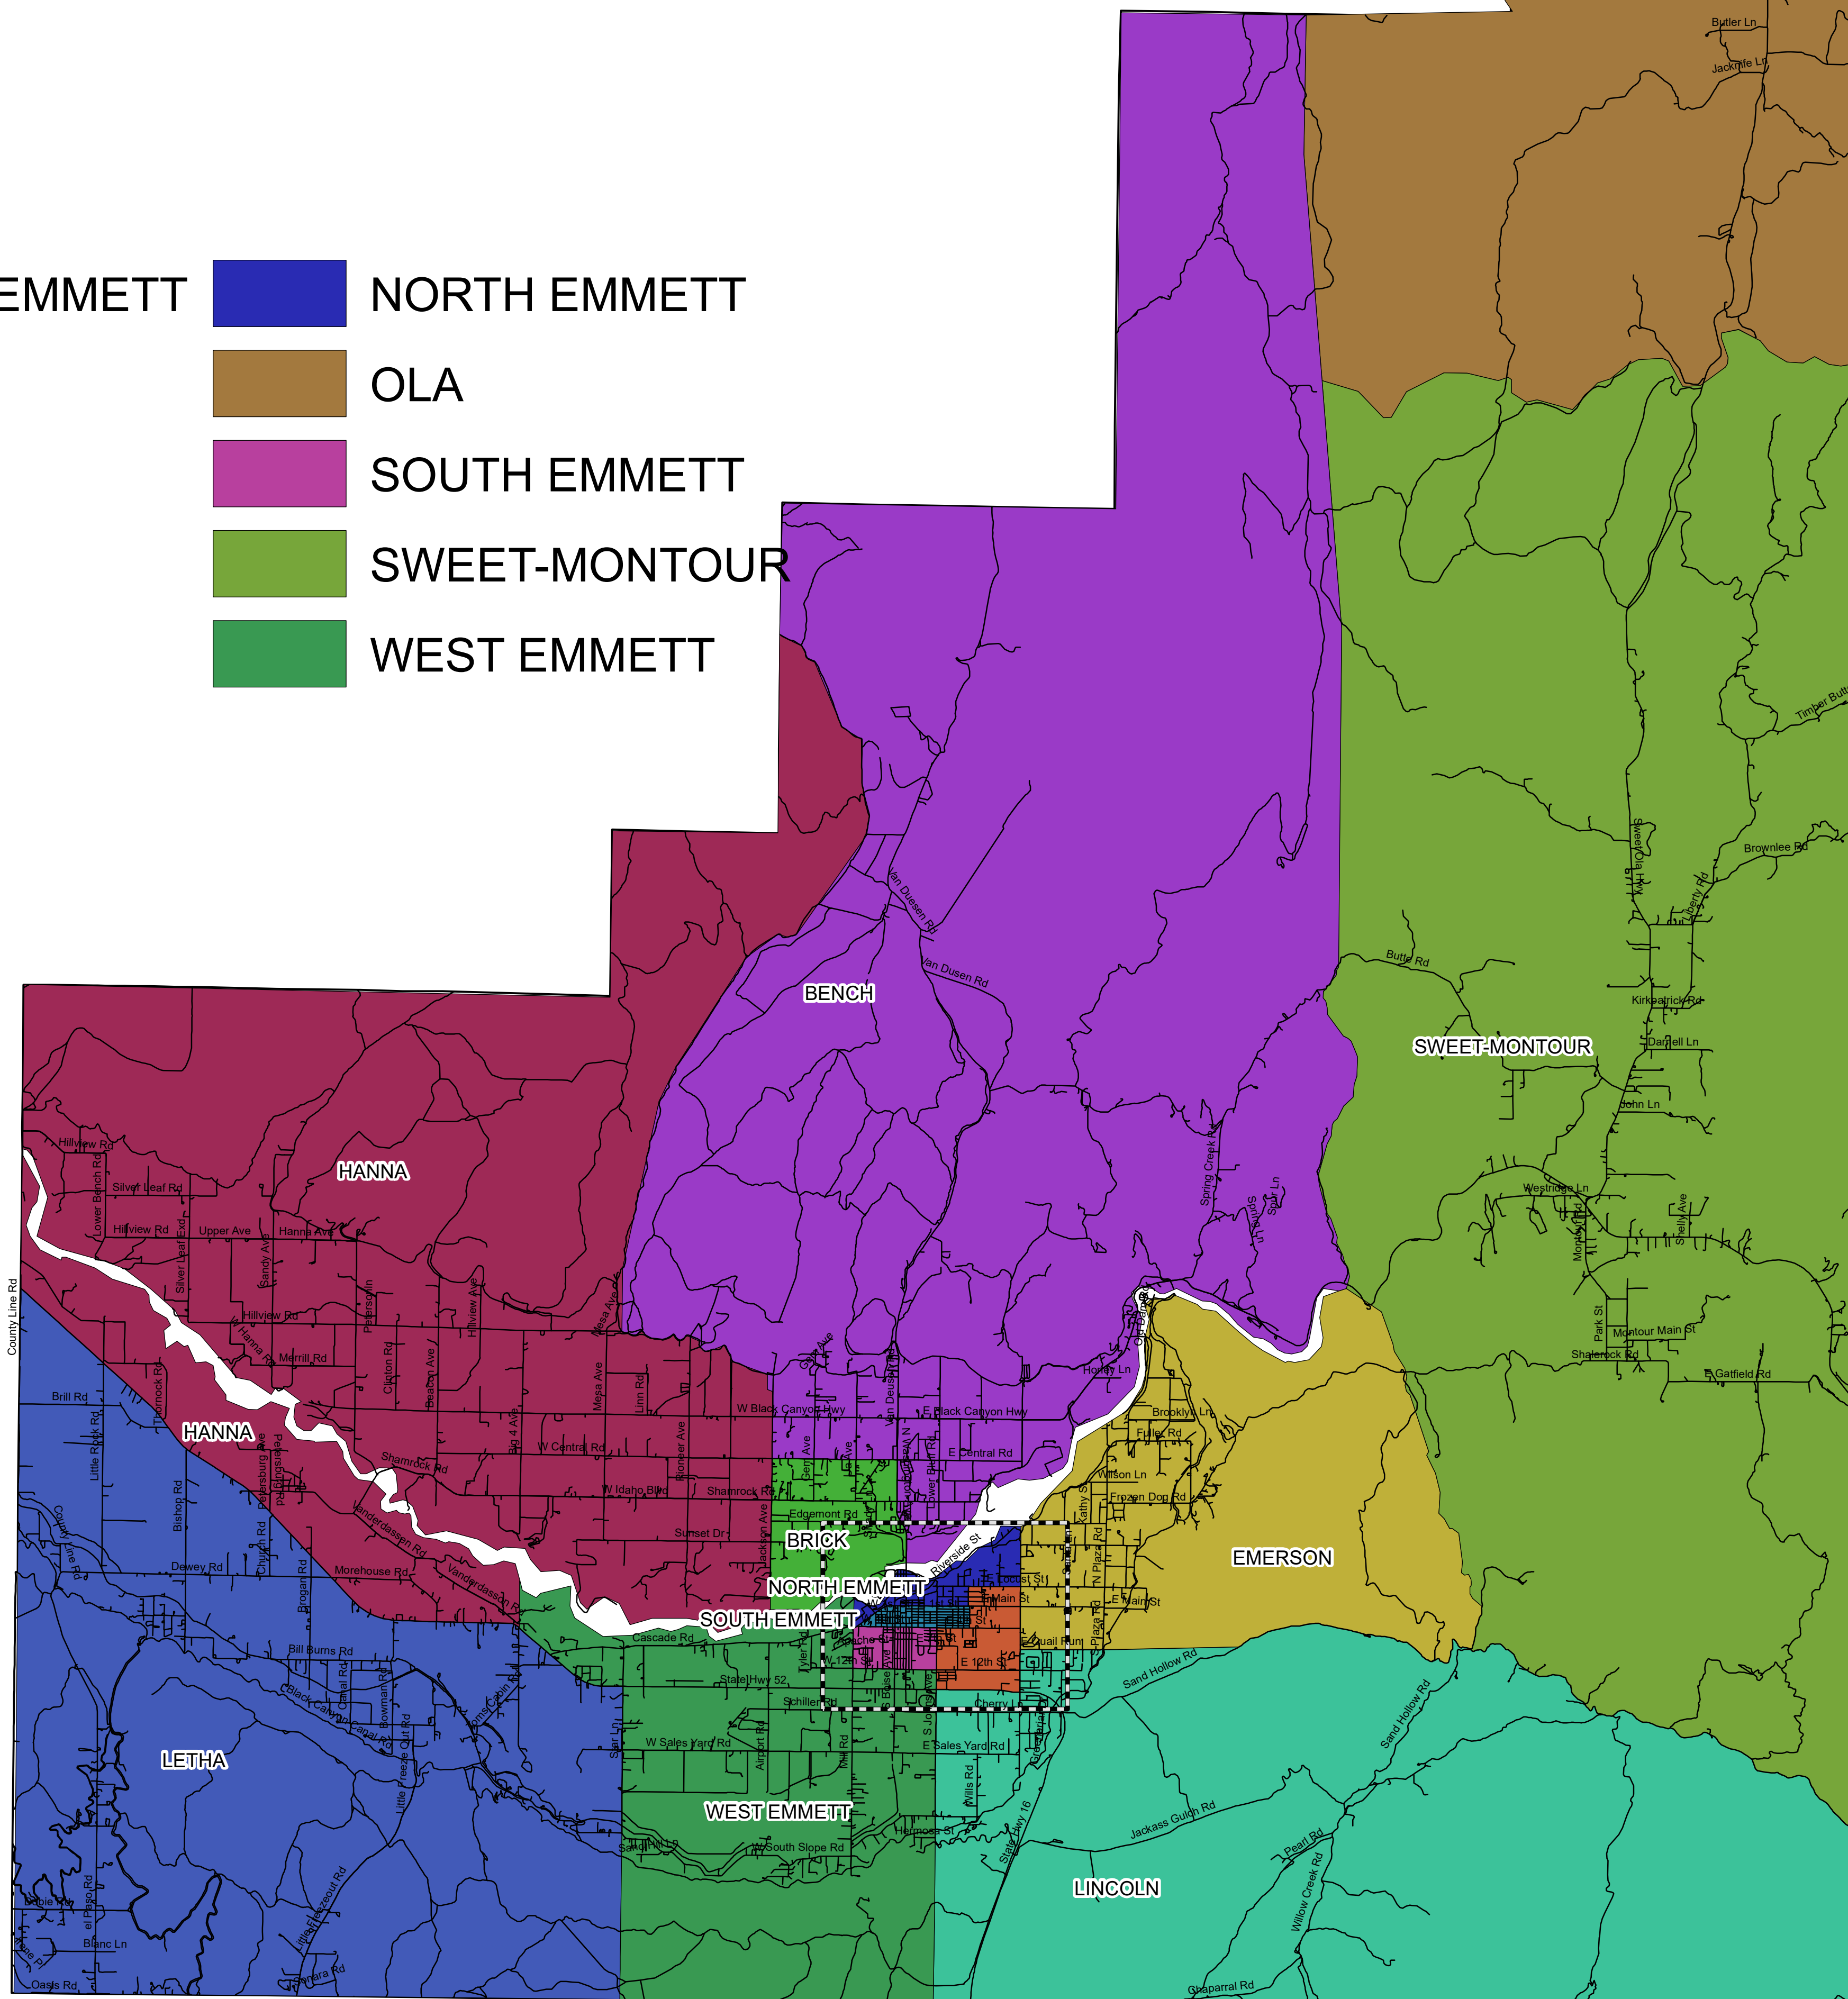

# 2022 GEM COUNTY PRECINCTS

## Legend

- |                  |                |               |
|------------------|----------------|---------------|
| — GemRoads       | CENTRAL EMMETT | NORTH EMMETT  |
| <b>PRECINCTS</b> | EMERSON        | OLA           |
| BENCH            | HANNA          | SOUTH EMMETT  |
| BRICK            | LETHA          | SWEET-MONTOUR |
| BUTTEVIEW        | LINCOLN        | WEST EMMETT   |