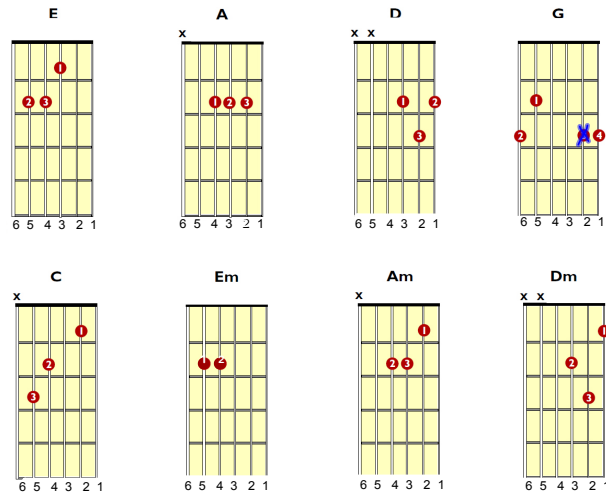

You Belong with Me

G D
 You're on the phone with your girlfriend, she's upset
 Am
 She's going off about something that you said
 C
 'Cause she doesn't get your humor like I do
 G D
 I'm in the room it's a typical Tuesday night
 Am
 I'm listening to the kind of music she doesn't like
 C
 And she'll never know your story like I do

Am C
 But she wears short skirts, I wear T-shirts
 G D
 She's cheer captain and I'm on the bleachers
 Am C
 Dreaming about the day when you wake up and find
 D
 That what you're looking for has been here the whole time

G
 If you could see that I'm the one who understands you
 D Am
 Been here all along, so why can't you see?
 C G
 You belong with me, you belong with me

Attachments

open-strings-guitar-tab.pdf

mary-had-a-little-lamb-key-of-c-guitar.pdf