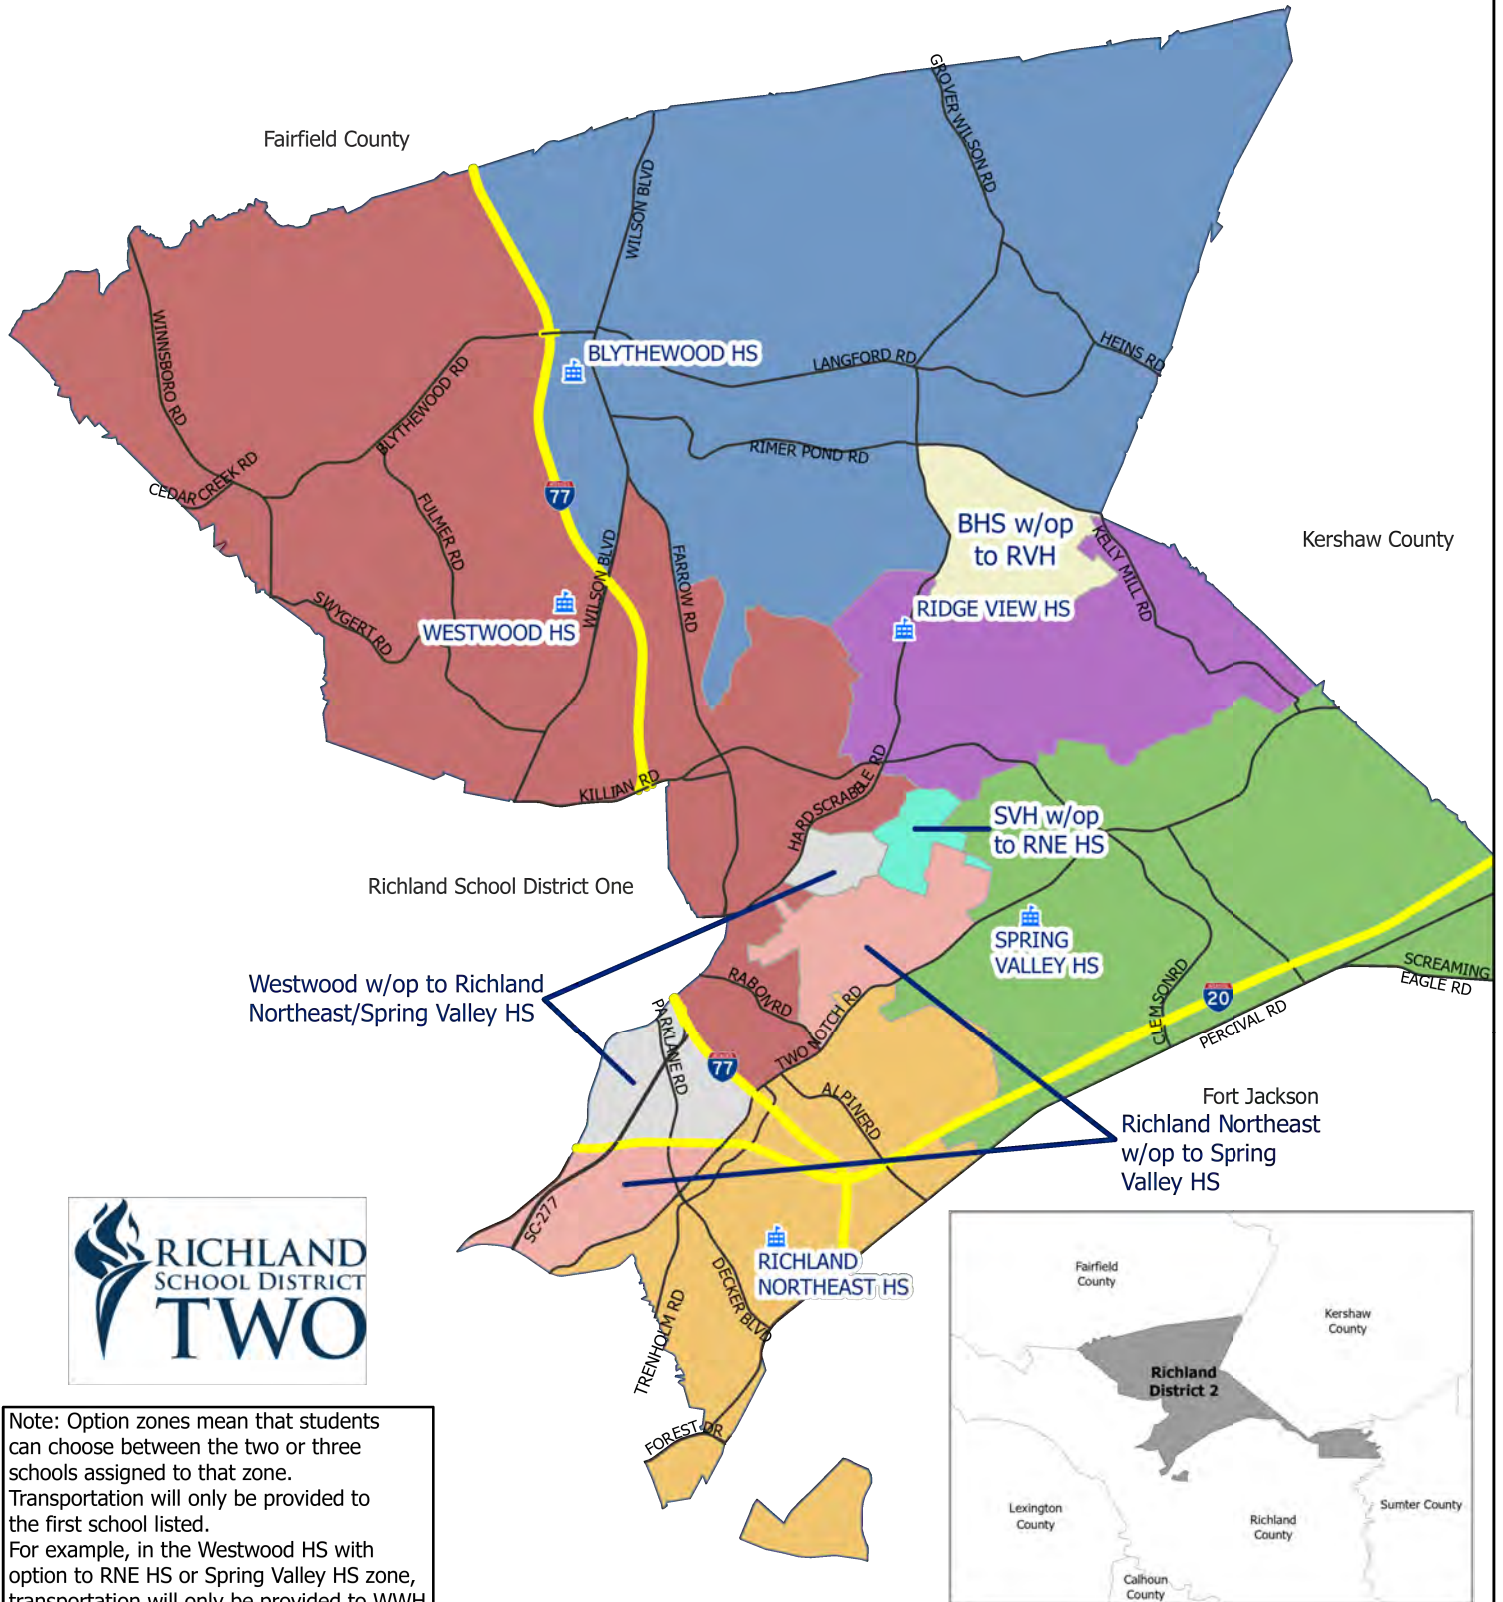

Richland School District Two High School Attendance Zones

Note: Option zones mean that students can choose between the two or three schools assigned to that zone. Transportation will only be provided to the first school listed. For example, in the Westwood HS with option to RNE HS or Spring Valley HS zone, transportation will only be provided to WWH for students residing within that zone.

DISCLAIMER: This map as a product of the Richland School District Two Planning Department. The data depicted has been developed with the cooperation other district departments as well as federal, state, and local agencies. Efforts have been made to ensure the accuracy of this map. Richland School District Two disclaims any liability that may arise from the use of this map.