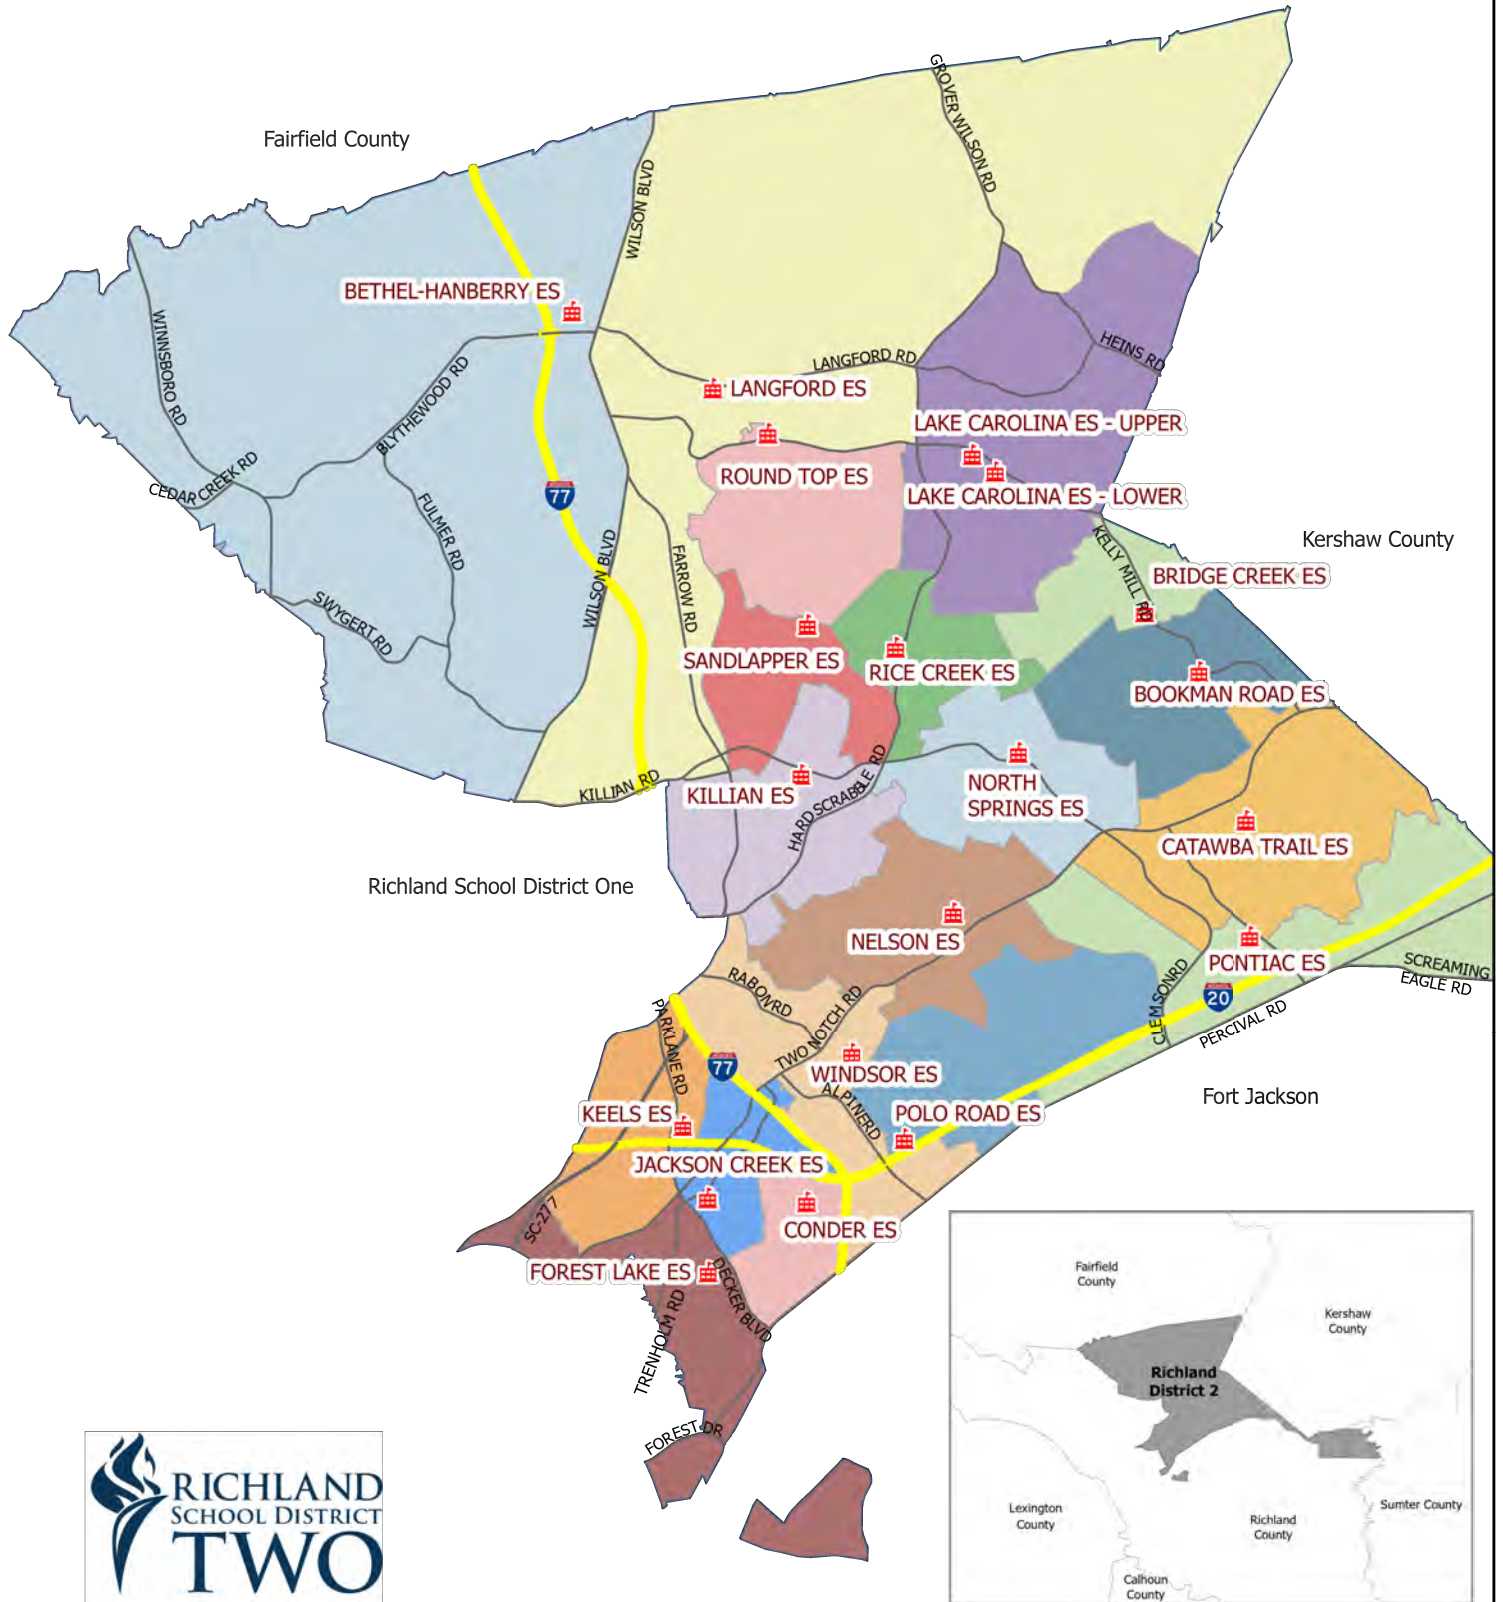

Richland School District Two Elementary School Attendance Zones

DISCLAIMER: This map as a product of the Richland School District Two Planning Department. The data depicted has been developed with the cooperation other district departments as well as federal, state, and local agencies. Efforts have been made to ensure the accuracy of this map. Richland School District Two disclaims any liability that may arise from the use of this map.

Richland School District Two
Planning Department
763 Fashion Dr
Columbia, SC 29229
Phone: (803) 738-3229