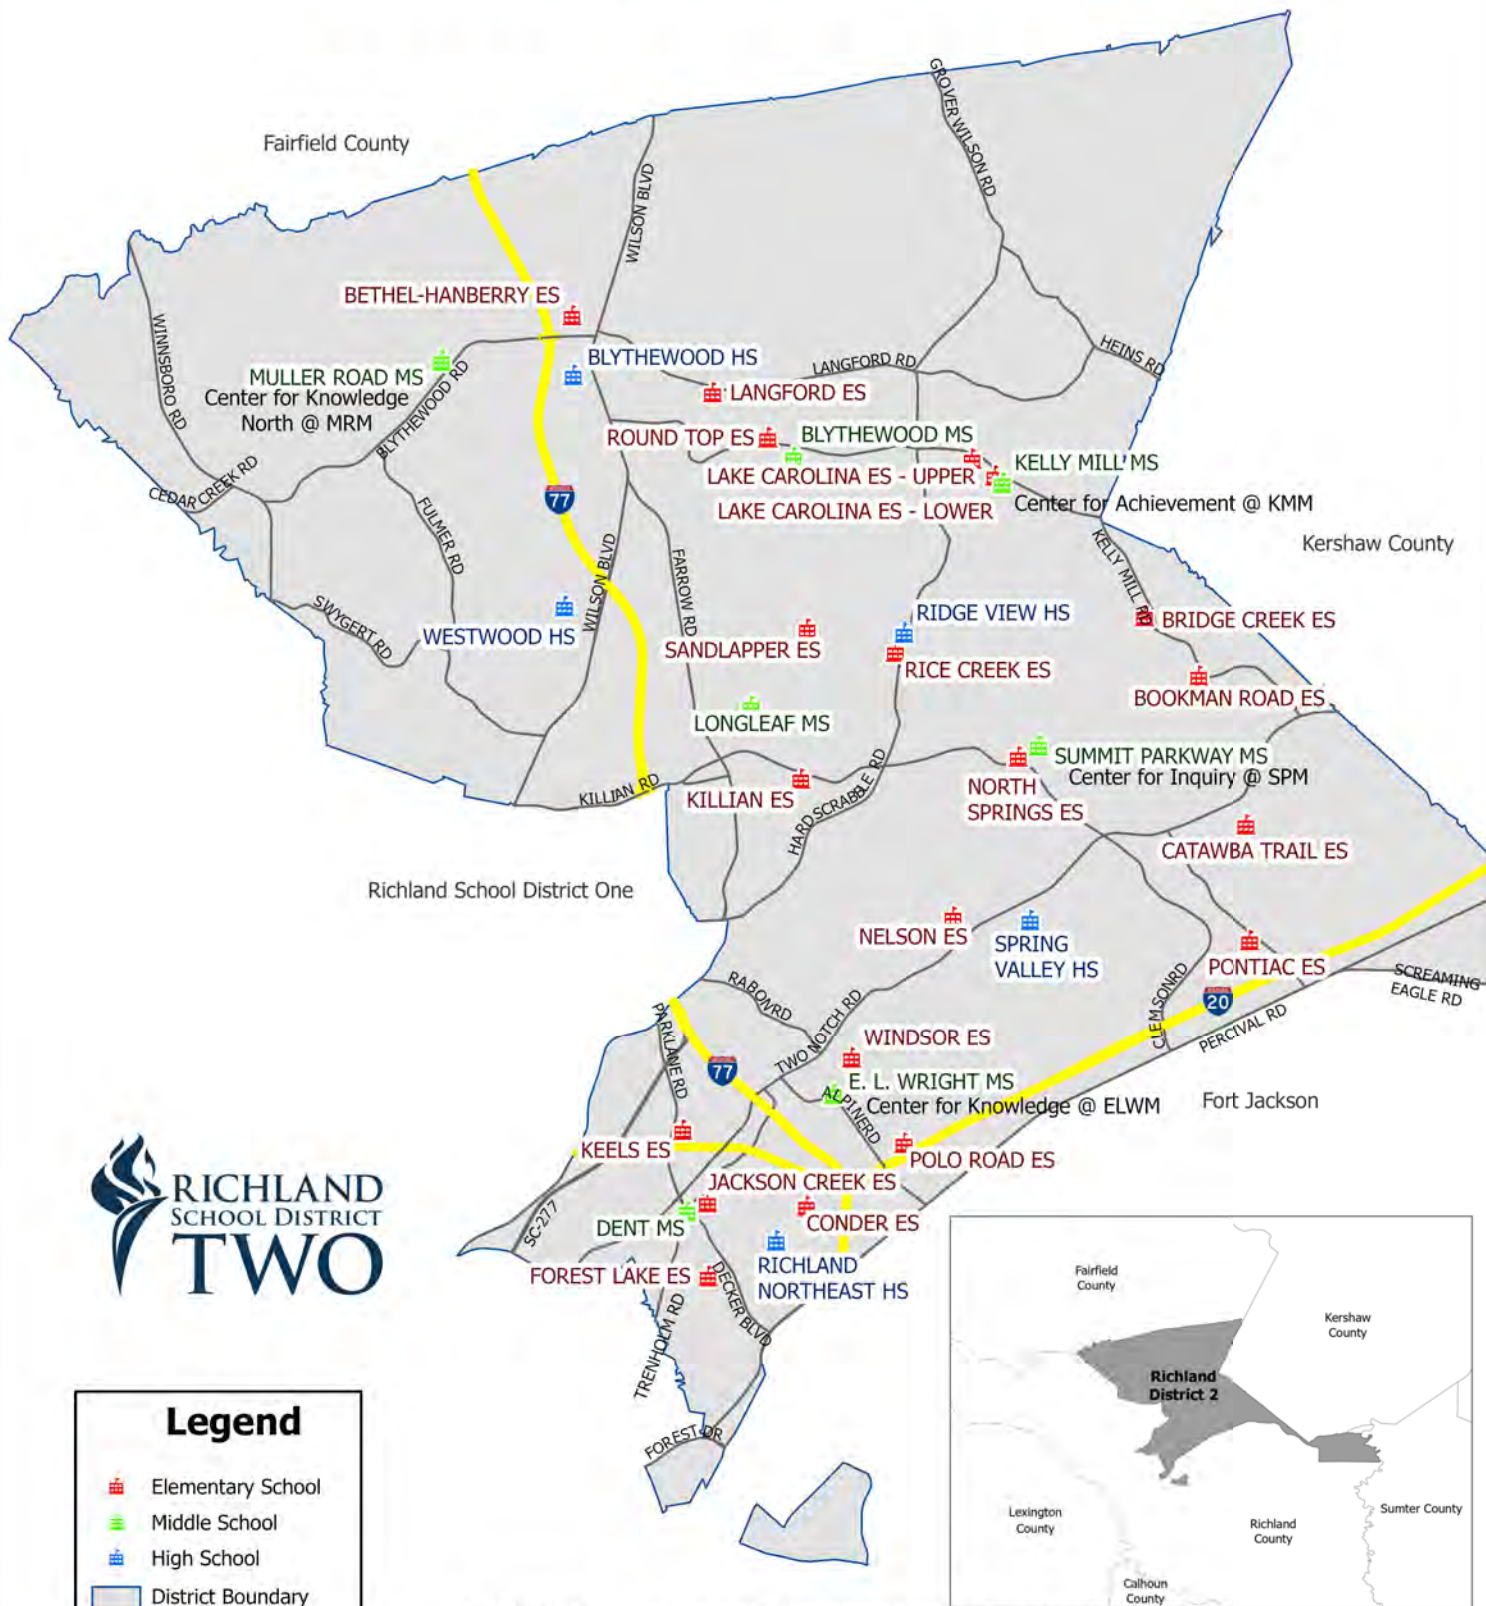

Location of Schools in Richland School District Two

Legend

- Elementary School
- Middle School
- High School
- District Boundary

DISCLAIMER: This map as a product of the Richland School District Two Planning Department. The data depicted has been developed with the cooperation other district departments as well as federal, state, and local agencies. Efforts have been made to ensure the accuracy of this map. Richland School District Two disclaims any liability that may arise from the use of this map.

Richland School District Two
 Planning Department
 763 Fashion Dr
 Columbia, SC 29229
 Phone: (803) 738-3229