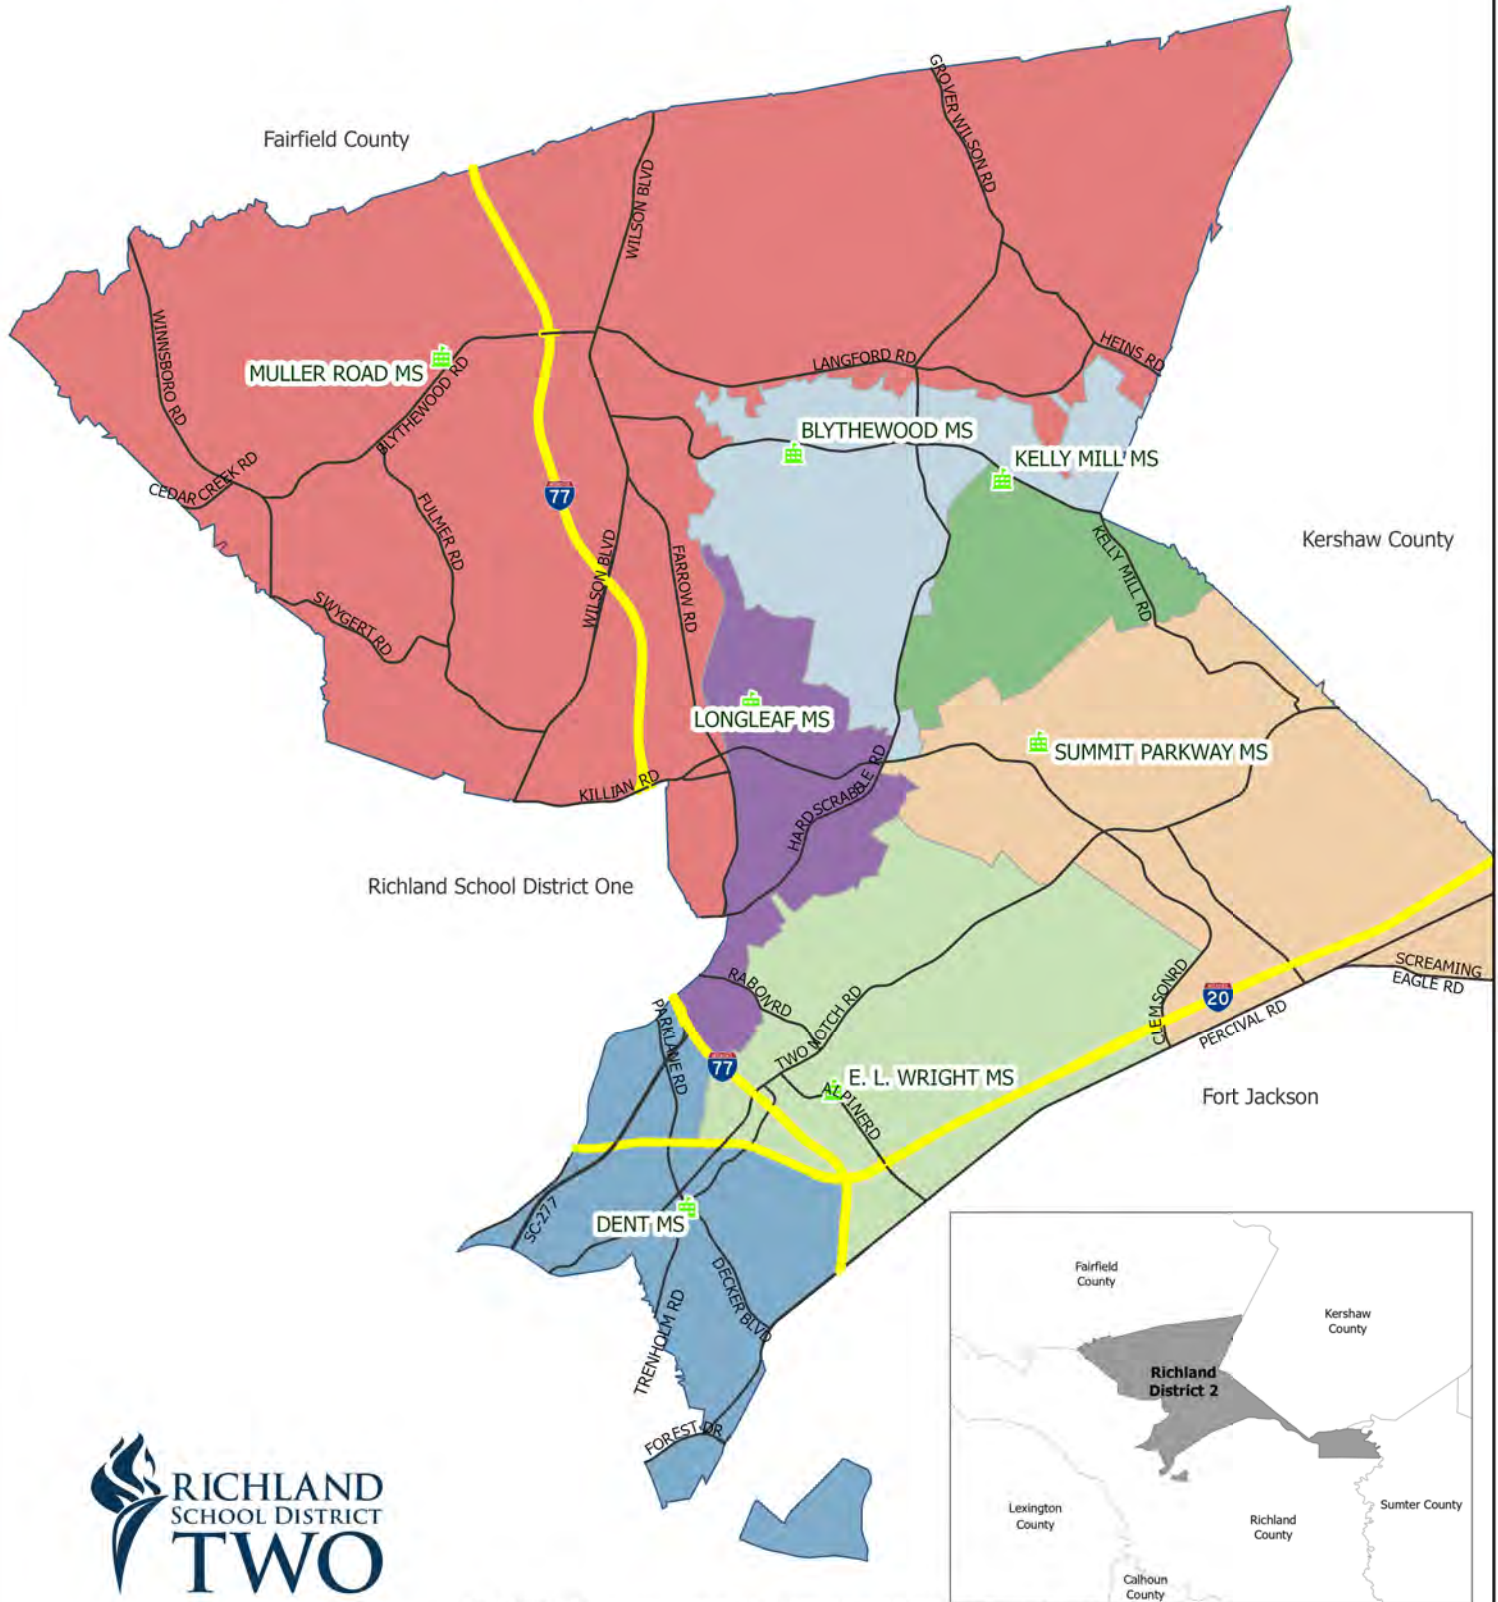

# Richland School District Two Middle School Attendance Zones

DISCLAIMER: This map as a product of the Richland School District Two Planning Department. The data depicted has been developed with the cooperation of other district departments as well as federal, state, and local agencies. Efforts have been made to ensure the accuracy of this map. Richland School District Two disclaims any liability that may arise from the use of this map.

Richland School District Two  
Planning Department  
763 Fashion Dr  
Columbia, SC 29229  
Phone: (803) 738-3229