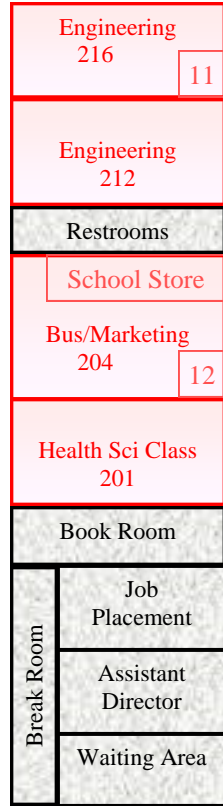

DARLINGTON COUNTY INSTITUTE OF TECHNOLOGY INTERACTIVE CAREER FAIR — SCHOOL MAP

2013-2014

- TOUR SITE LOCATIONS**
1. Graphics/Printing Lab/Studio
 2. Networking/Computer Service Repair
 3. Welding
 4. Carpentry
 5. Automotive Technology
 6. Auto Body Repair
 7. Electricity/Mechatronics
 8. Machine Tool
 9. Health Science Technology
 10. Agriculture Mechanics/Horticulture
 11. Engineering
 12. Business and Marketing

Not drawn to scale.