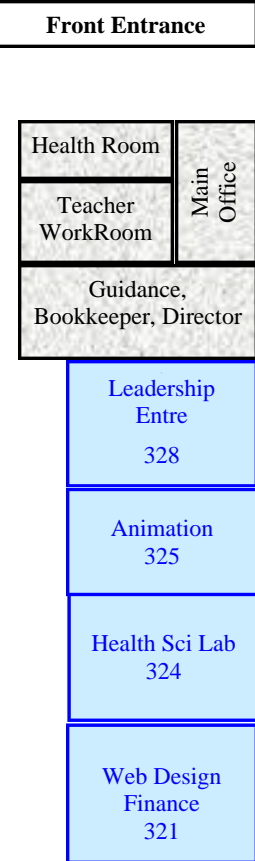

DARLINGTON COUNTY INSTITUTE OF TECHNOLOGY INTERACTIVE CAREER FAIR — SCHOOL MAP

2013-2014

- TOUR SITE LOCATIONS**
1. Graphics/Printing Lab/Studio
 2. Networking/Computer Service Repair
 3. Welding
 4. Carpentry
 5. Automotive Technology
 6. Auto Body Repair
 7. Electricity/Mechatronics
 8. Machine Tool
 9. Health Science Technology
 10. Agriculture Mechanics/Horticulture
 11. Engineering
 12. Business and Marketing

Not drawn to scale.