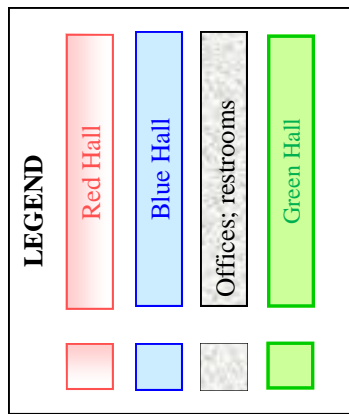

DARLINGTON COUNTY INSTITUTE OF TECHNOLOGY INTERACTIVE CAREER FAIR — SCHOOL MAP

2013-2014

- TOUR SITE LOCATIONS**
1. Graphics/Printing Lab/Studio
 2. Networking/Computer Service Repair
 3. Welding
 4. Carpentry
 5. Automotive Technology
 6. Auto Body Repair
 7. Electricity/Mechatronics
 8. Machine Tool
 9. Health Science Technology
 10. Agriculture Mechanics/Horticulture
 11. Engineering
 12. Business and Marketing

Not drawn to scale.