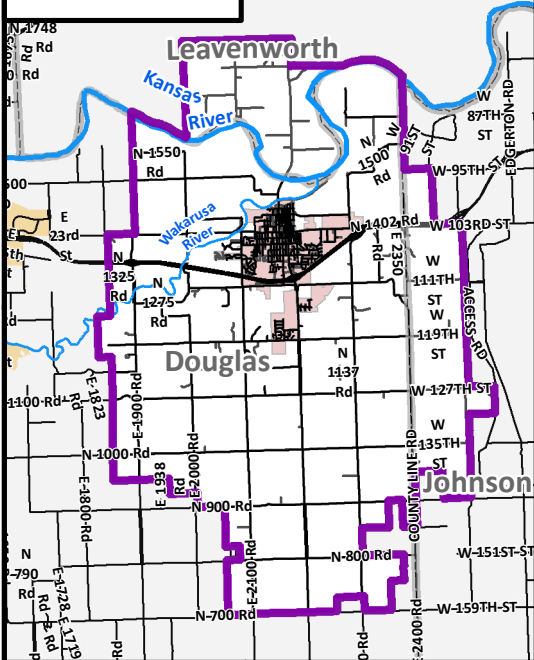

# EUDORA SCHOOLS

kansas unified school district no. 491

## District Boundary

Eudora View

District View

### City Limits

-  Eudora
-  Lawrence

Map data provided by Douglas County GIS, Johnson County via AIMS, KDOT & ESRI  
Map created March of 2016.